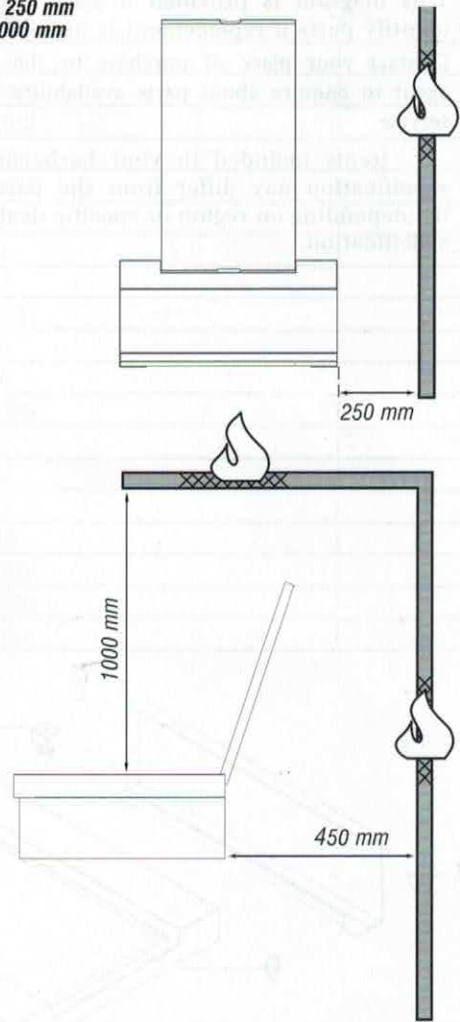

PARTS LIST

NO	DESCRIPTION	Part No.	Qty
1	Side Burner Lid	P0011555E4	1
2	Side Burner Pot Support	P00815008A	1
3	Side Burner Body	P011030612	1
4	Side Burner Mounting Bracket	P03327024D	1
5	Side Burner	P02004043F	1
6	Electrode-Side Burner	P02607060C	1
7	Bowl Panel, Left	S0173-01	1
8	Bowl Panel, Right	S0173-02	1
9	Side Shelf Trim Plate	P011260244	1
10	Bowl Panel, Rear	S0173-04	1
11	Valve-Side Burner	S0173-08	1
12	Burner Bracket -Side Burner	P03303150U	1
13	Control Panel	S0173-03	1
14	Grease Tray	S0173-07	1
15	Grease Tray Handle	S0173-06	1
16	Hose	S0146-206	1
17	Adaptor	P03904001A	1
18	Hose Bracket	P03341002Q	1
19	Control Knob-Side Burner	P03408101L	1

Items included in your barbecue specification may differ from the parts list, depending on region or specific dealer specification.

INJECTOR

JET SIZE

•Main	1.03 mm	- I 3+ (28-30/37)
		- I 3B/P (30)
	0.9 mm	I 3B/P (50)

INPUT

•Main	4.4 kW	- 319 grams / h
-------	--------	-----------------

DIMENSIONS

WARNINGS INFORMATION

- MINIMUM CLEARANCES FROM COMBUSTIBLE MATERIALS MUST BE:
 REAR - 450 mm
 SIDES - 250 mm
 TOP - 1000 mm