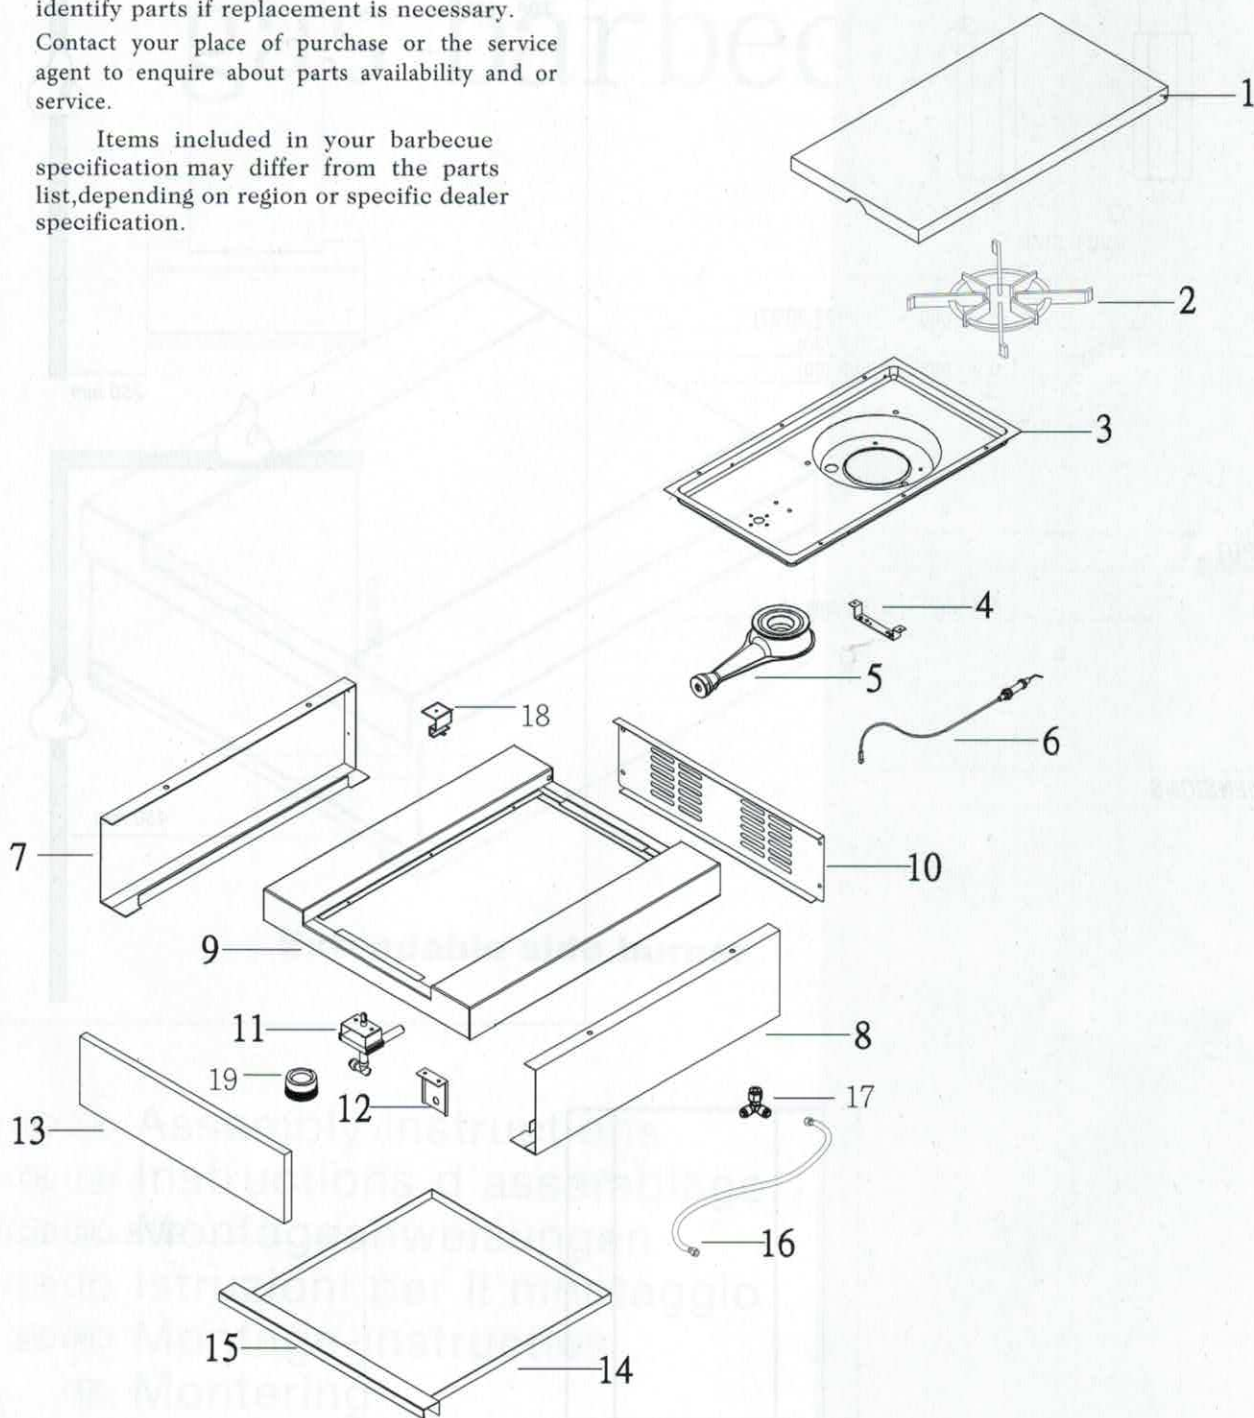

PARTS LIST

NO	DESCRIPTION	Part No.	Qty
1	Side Burner Lid	P0011555E4	1
2	Side Burner Pot Support	P00815008A	1
3	Side Burner Body	P011030612	1
4	Side Burner Mounting Bracket	P03327024D	1
5	Side Burner	P02004043F	1
6	Electrode-Side Burner	P02607060C	1
7	Bowl Panel, Left	S0173-01	1
8	Bowl Panel, Right	S0173-02	1
9	Side Shelf Trim Plate	P011260244	1
10	Bowl Panel, Rear	S0173-04	1
11	Valve-Side Burner	S0173-08	1
12	Burner Bracket -Side Burner	P03303150U	1
13	Control Panel	S0173-03	1
14	Grease Tray	S0173-07	1
15	Grease Tray Handle	S0173-06	1
16	Hose	S0146-206	1
17	Adaptor	P03904001A	1
18	Hose Bracket	P03341002Q	1
19	Control Knob-Side Burner	P03408101L	1

Items included in your barbecue specification may differ from the parts list, depending on region or specific dealer specification.

INJECTOR

JET SIZE

•Main	1.03 mm	- I 3+ (28-30/37)
		- I 3B/P (30)
	0.9 mm	I 3B/P (50)

INPUT

•Main	4.4 kW	- 319 grams / h
-------	--------	-----------------

DIMENSIONS

WARNINGS INFORMATION

- MINIMUM CLEARANCES FROM COMBUSTIBLE MATERIALS MUST BE:
 REAR - 450 mm
 SIDES - 250 mm
 TOP - 1000 mm