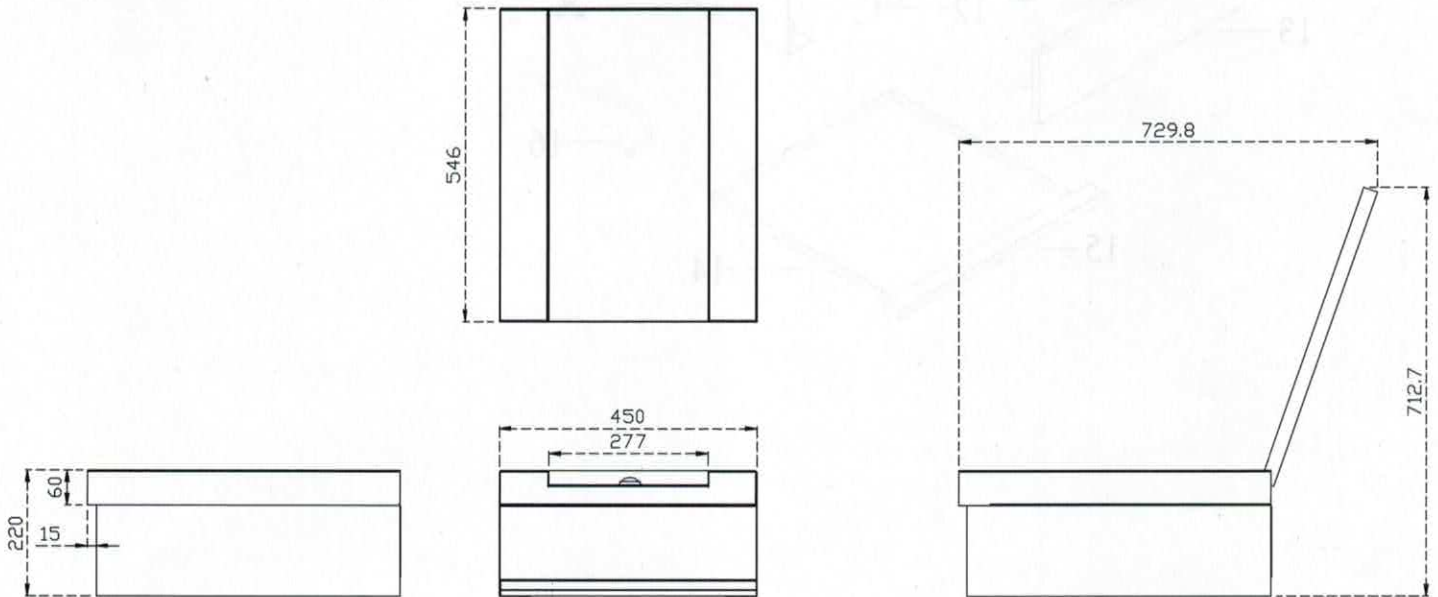

Items included in your barbecue specification may differ from the parts list, depending on region or specific dealer specification.

INJECTOR

JET SIZE

•Main	1.03 mm	- I 3+ (28-30/37)
		- I 3B/P (30)
	0.9 mm	I 3B/P (50)

INPUT

•Main	4.4 kW	- 319 grams / h
-------	--------	-----------------

DIMENSIONS

WARNINGS INFORMATION

- MINIMUM CLEARANCES FROM COMBUSTIBLE MATERIALS MUST BE:
 REAR - 450 mm
 SIDES - 250 mm
 TOP - 1000 mm