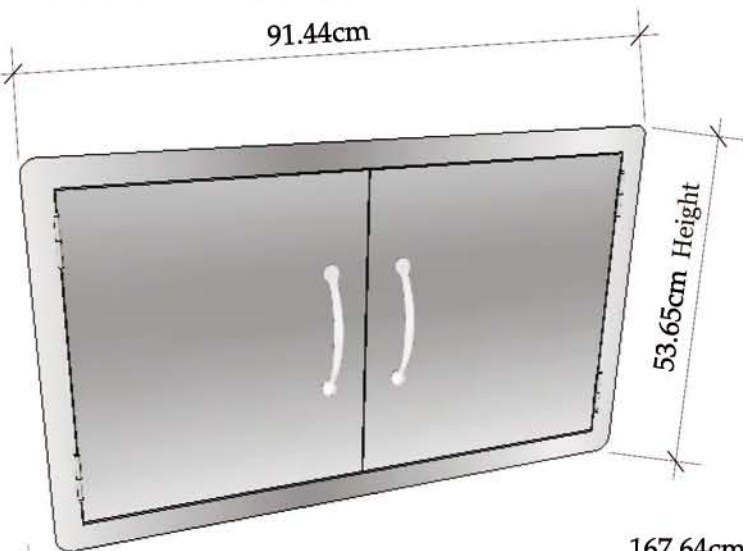

Product Dimensions

Cut-Out Dimensions

SUNSTONE
OUTDOOR KITCHENS

THE BARBECUE STORE

PRODUCT
DOUBLE DOOR FLUSH MOUNT
Item No. A-DD36

DESCRIPTION
304 stainless construction, flush mounted Polished Look.

Double Door Flush Mount
Product Size (cm): 91,4 W x 53,6 H
Cut Out (cm): 85,1 W x 46,3 H
Weight (kg): 6,35
Material Specifications:
304 Stainless Steel
16 Gauge for Frame
18 Gauge for Door
Handles are made of zinc alloy, chrome plated.

167.64cm Open Door Width

180°

180°

4.12cm Depth

46.35cm Height

85.09cm

Magnets are mounted to door