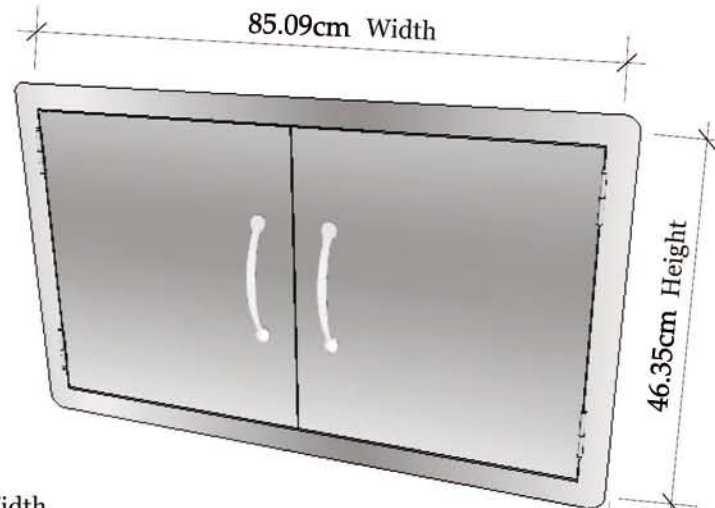

Product Dimensions

Cut-Out Dimensions

SUNSTONE
OUTDOOR KITCHENS

THE BARBECUE STORE

PRODUCT
DOUBLE DOOR FLUSH MOUNT
Item No. A-DD36

DESCRIPTION
304 stainless construction, flush mounted Polished Look.

Double Door Flush Mount
Product Size (cm): 91,4 W x 53,6 H
Cut Out (cm): 85,1 W x 46,3 H
Weight (kg): 6,35
Material Specifications:
304 Stainless Steel
16 Gauge for Frame
18 Gauge for Door
Handles are made of zinc alloy, chrome plated.

167.64cm Open Door Width

180°

180°

4.12cm Depth

46.35cm Height

85.09cm

Magnets are mounted to door