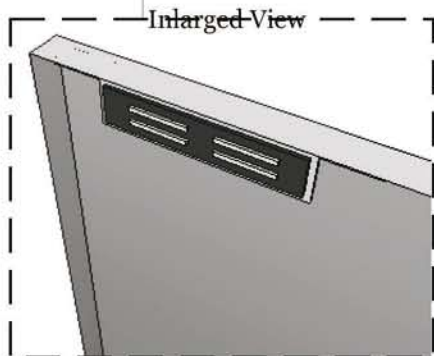

Product Dimensions

Cut-Out Dimensions

SUNSTONE
OUTDOOR KITCHENS

THE BARBECUE STORE

PRODUCT
DOUBLE DOOR FLUSH MOUNT
Item No. A-DD36

DESCRIPTION
304 stainless construction, flush mounted Polished Look.

Double Door Flush Mount
Product Size (cm): 91,4 W x 53,6 H
Cut Out (cm): 85,1 W x 46,3 H
Weight (kg): 6,35
Material Specifications:
304 Stainless Steel
16 Gauge for Frame
18 Gauge for Door
Handles are made of zinc alloy, chrome plated.

167.64cm Open Door Width

180°

180°

4.12cm Depth

46.35cm Height

85.09cm

Magnets are mounted to door