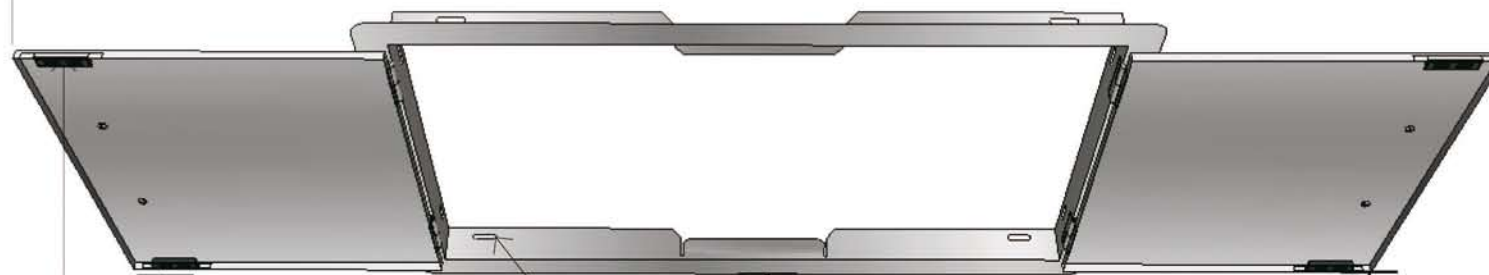

Product Dimensions

Cut-Out Dimensions

SUNSTONE
OUTDOOR KITCHENS

THE BARBECUE STORE

PRODUCT
DOUBLE DOOR FLUSH MOUNT
Item No. A-DD36

DESCRIPTION
304 stainless construction, flush mounted Polished Look.

Double Door Flush Mount
Product Size (cm): 91,4 W x 53,6 H
Cut Out (cm): 85,1 W x 46,3 H
Weight (kg): 6,35
Material Specifications:
304 Stainless Steel
16 Gauge for Frame
18 Gauge for Door
Handles are made of zinc alloy, chrome plated.

167.64cm Open Door Width

180°

180°

4.12cm Depth

46.35cm Height

85.09cm

Magnets are mounted to door