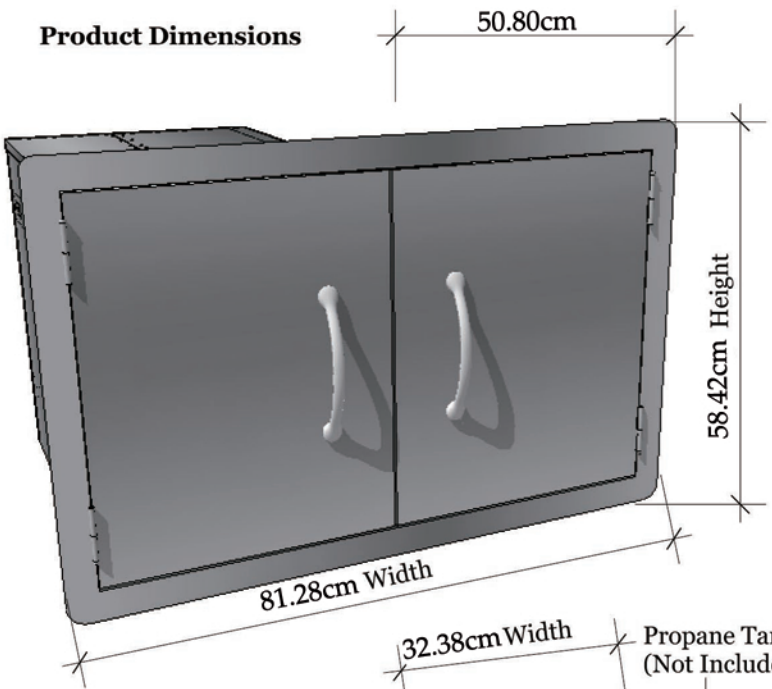

Product Dimensions

Cut-out Dimensions

PRODUCT
Flush Double Door/Tak Tray Combo
Item No. A-LPDC

DESCRIPTION
304 stainless construction, flush mounted. Drawers are fully enclosed. Propane tank storage is open in the back to allow for ventilation.

Double Door/Tank Tray Combo Drawers
Product Size (cm): 81,2 W x 50,8 D x 58,4 H
Weight (kg): 17,96

Material Specifications:
304 stainless steel
16 Gauge for Frame and Panel.
20 gauge 201 SS for Box.
Handles are made of zinc alloy, chrome plated.

Door Handles are spaced in, to for more secure door opening and closing.

Top & Bottom Door Clip-on Magnets

Propane Tank Drawer is on Right Side for easy gas-line installation