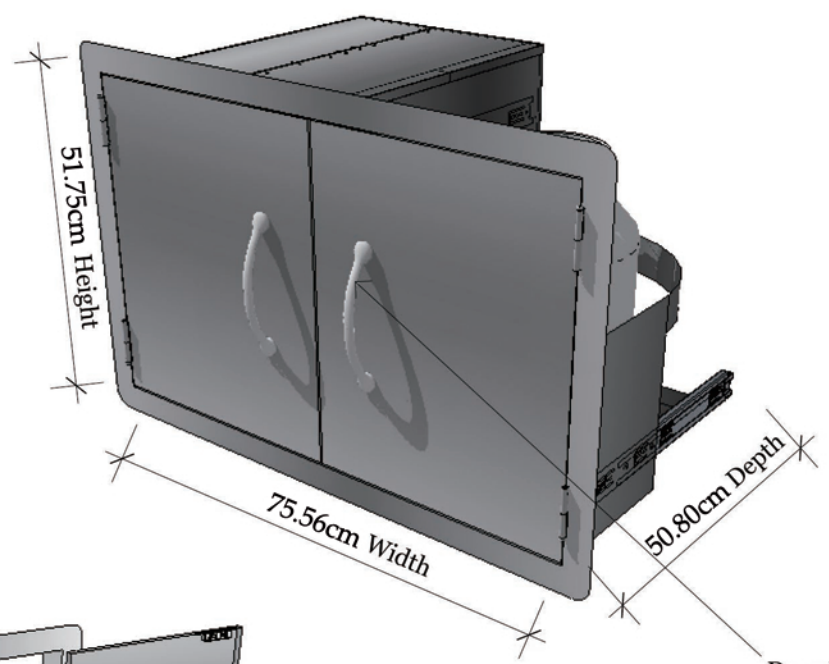

Product Dimensions

Cut-out Dimensions

PRODUCT
Flush Double Door/Tak Tray Combo
Item No. A-LPDC

DESCRIPTION
304 stainless construction, flush mounted. Drawers are fully enclosed. Propane tank storage is open in the back to allow for ventilation.

Double Door/Tank Tray Combo Drawers
Product Size (cm): 81,2 W x 50,8 D x 58,4 H
Weight (kg): 17,96

Material Specifications:
304 stainless steel
16 Gauge for Frame and Panel.
20 gauge 201 SS for Box.
Handles are made of zinc alloy, chrome plated.

Door Handles are spaced in, to for more secure door opening and closing.

Top & Bottom Door Clip-on Magnets

Propane Tank Drawer is on Right Side for easy gas-line installation