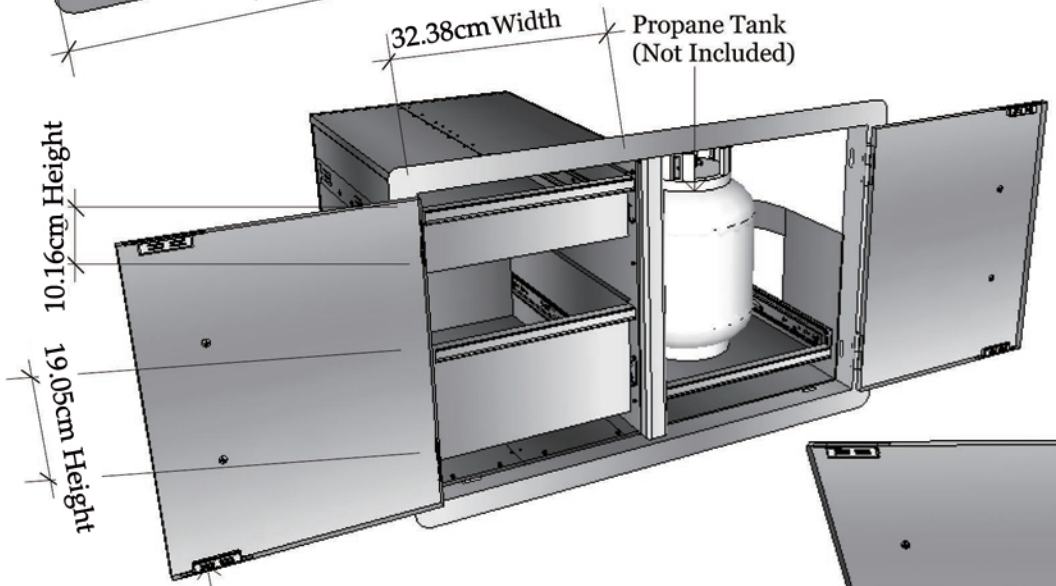

Product Dimensions

Cut-out Dimensions

PRODUCT
Flush Double Door/Tak Tray Combo
Item No. A-LPDC

DESCRIPTION
304 stainless construction, flush mounted. Drawers are fully enclosed. Propane tank storage is open in the back to allow for ventilation.

Double Door/Tank Tray Combo Drawers
Product Size (cm): 81,2 W x 50,8 D x 58,4 H
Weight (kg): 17,96

Material Specifications:
304 stainless steel
16 Gauge for Frame and Panel.
20 gauge 201 SS for Box.
Handles are made of zinc alloy, chrome plated.

Door Handles are spaced in, to for more secure door opening and closing.

Top & Bottom Door Clip-on Magnets

Propane Tank Drawer is on Right Side for easy gas-line installation