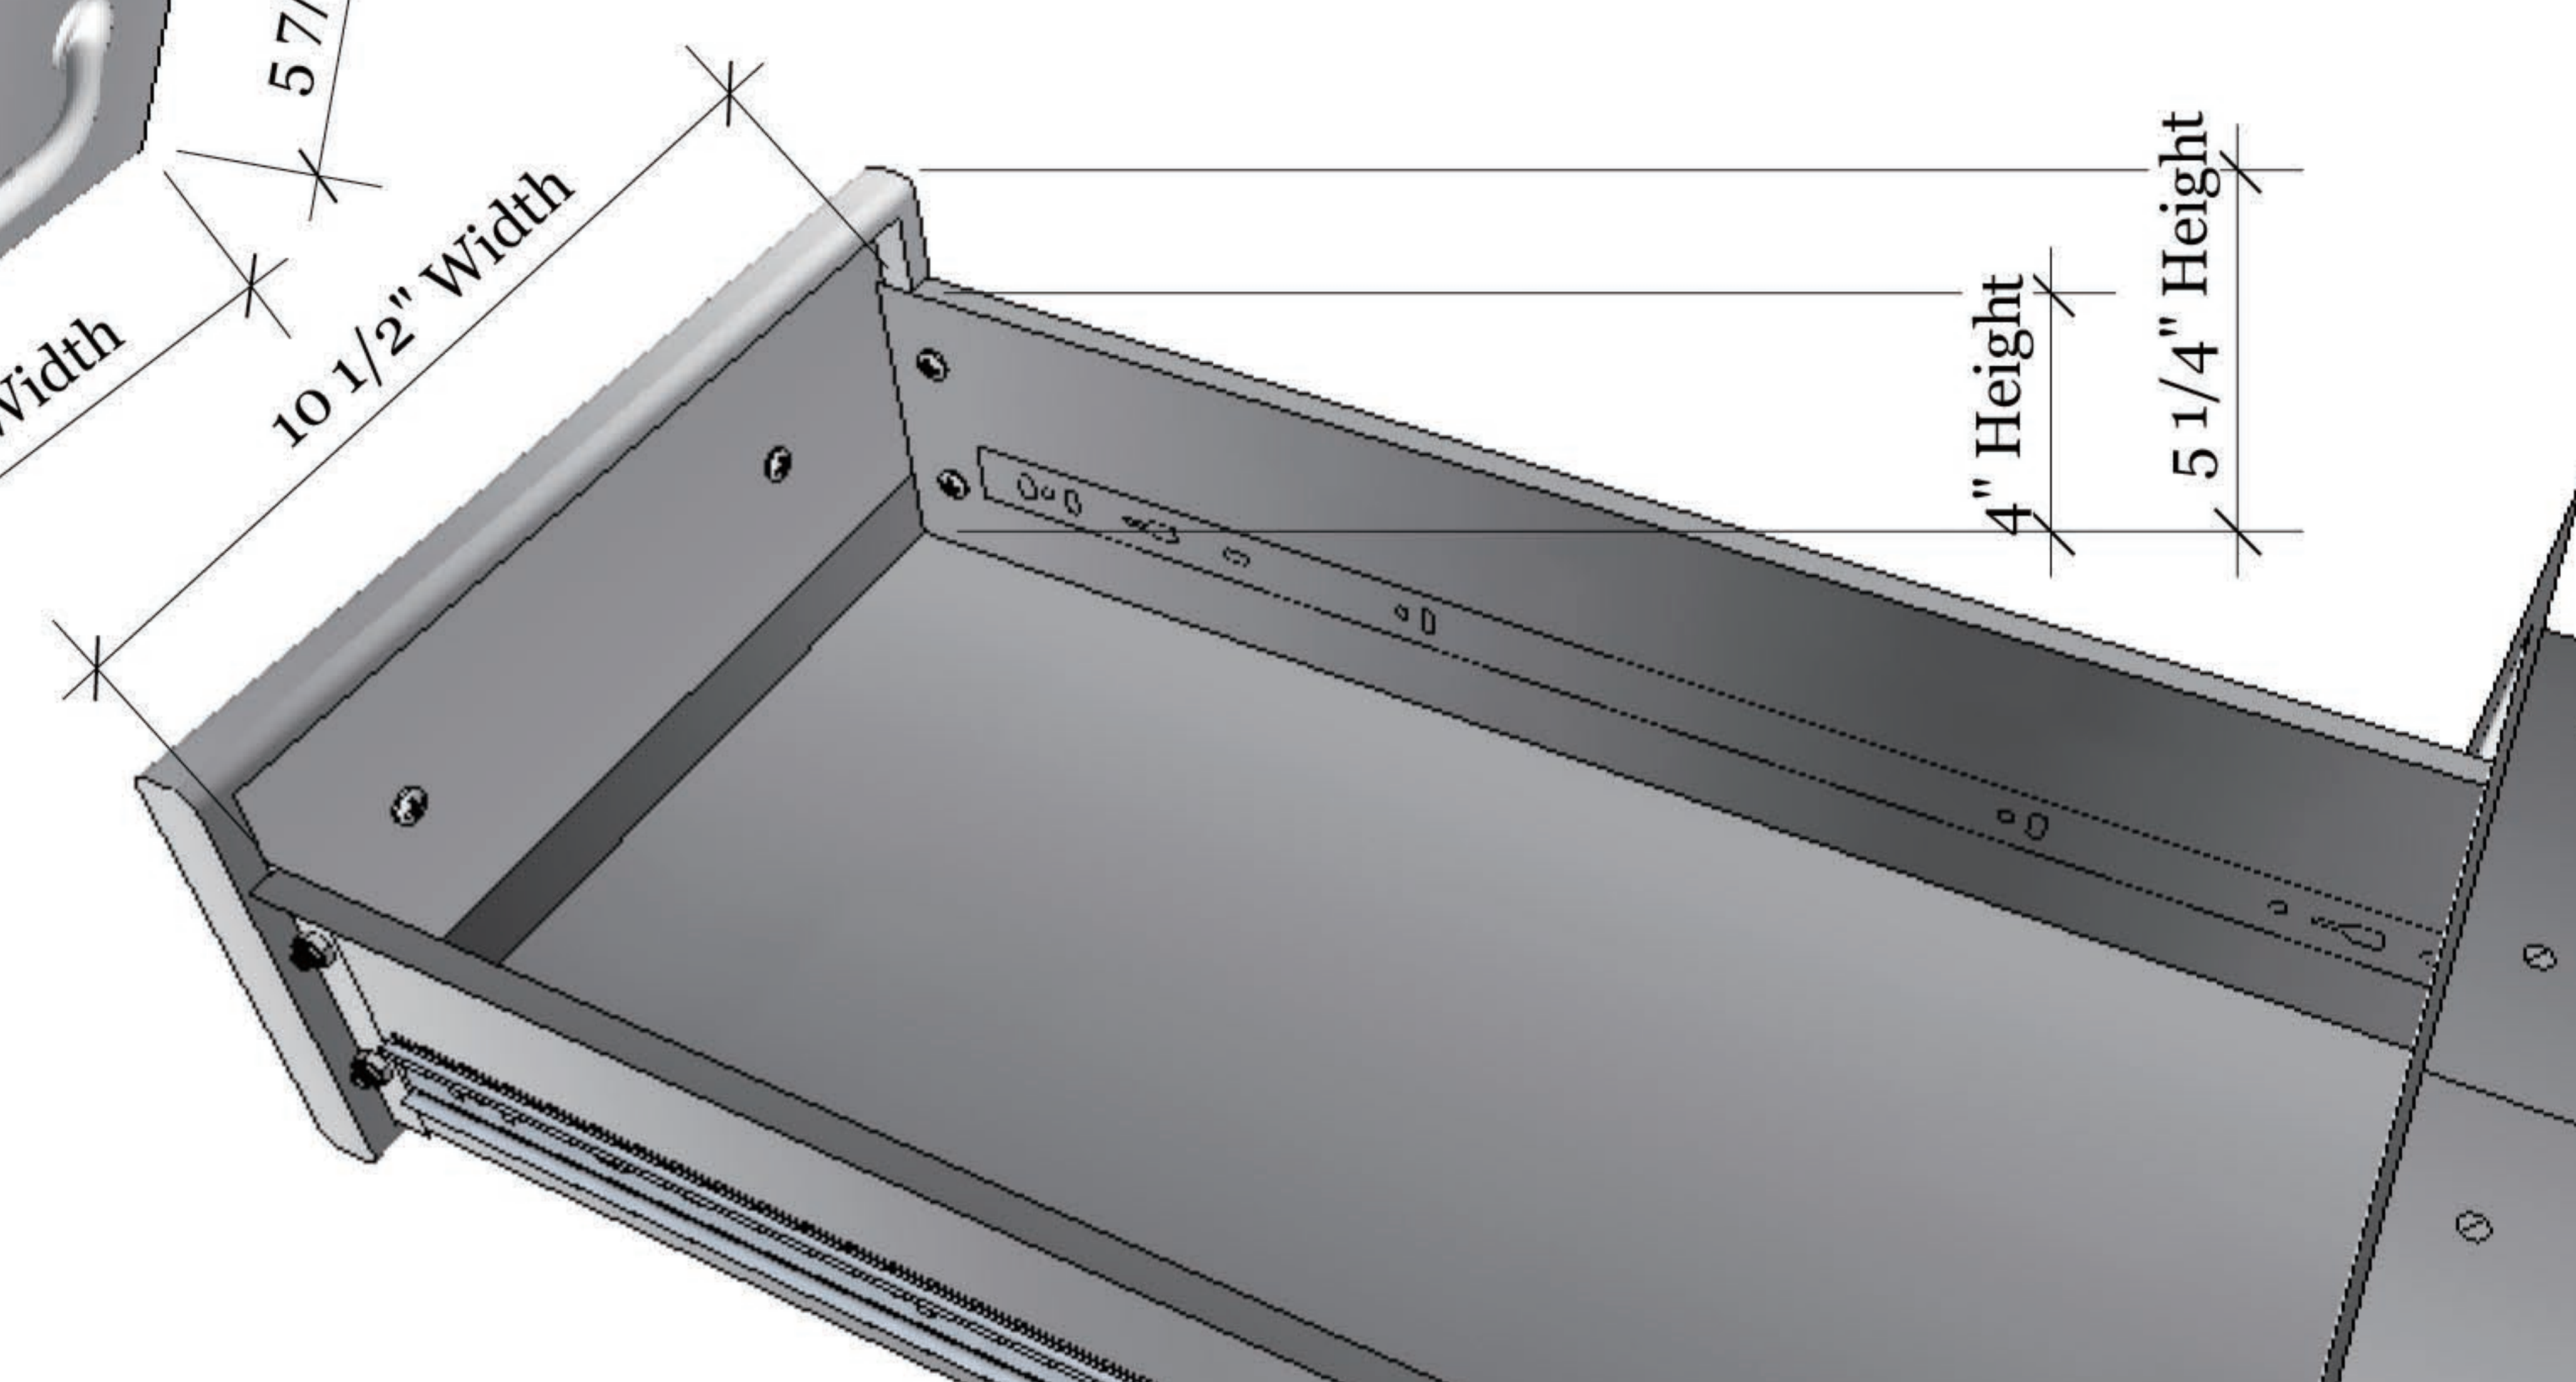

**PRODUCT**  
Flush Single Drawer  
Item No. B-SD6

**DESCRIPTION**  
Single Access  
Drawer Flush Mount

**Cut-out Dimensions**

**Single Access Drawer Flush Mount**  
14" W x 8-1/2" H x 23" D (Product Size )  
12-1/4" W x 6-1/2"H(Cut-out )  
23 LBS ( Weight )

**Material Specifications:**  
304 Stainless Steel  
16 Gauge for Frame  
20 Gauge for Drawer Cabinet  
18 Gauge Galvanized Sheet for  
the fully inclosed outside box  
Handles are made of Zinc Alloy,  
Chrome Plated.