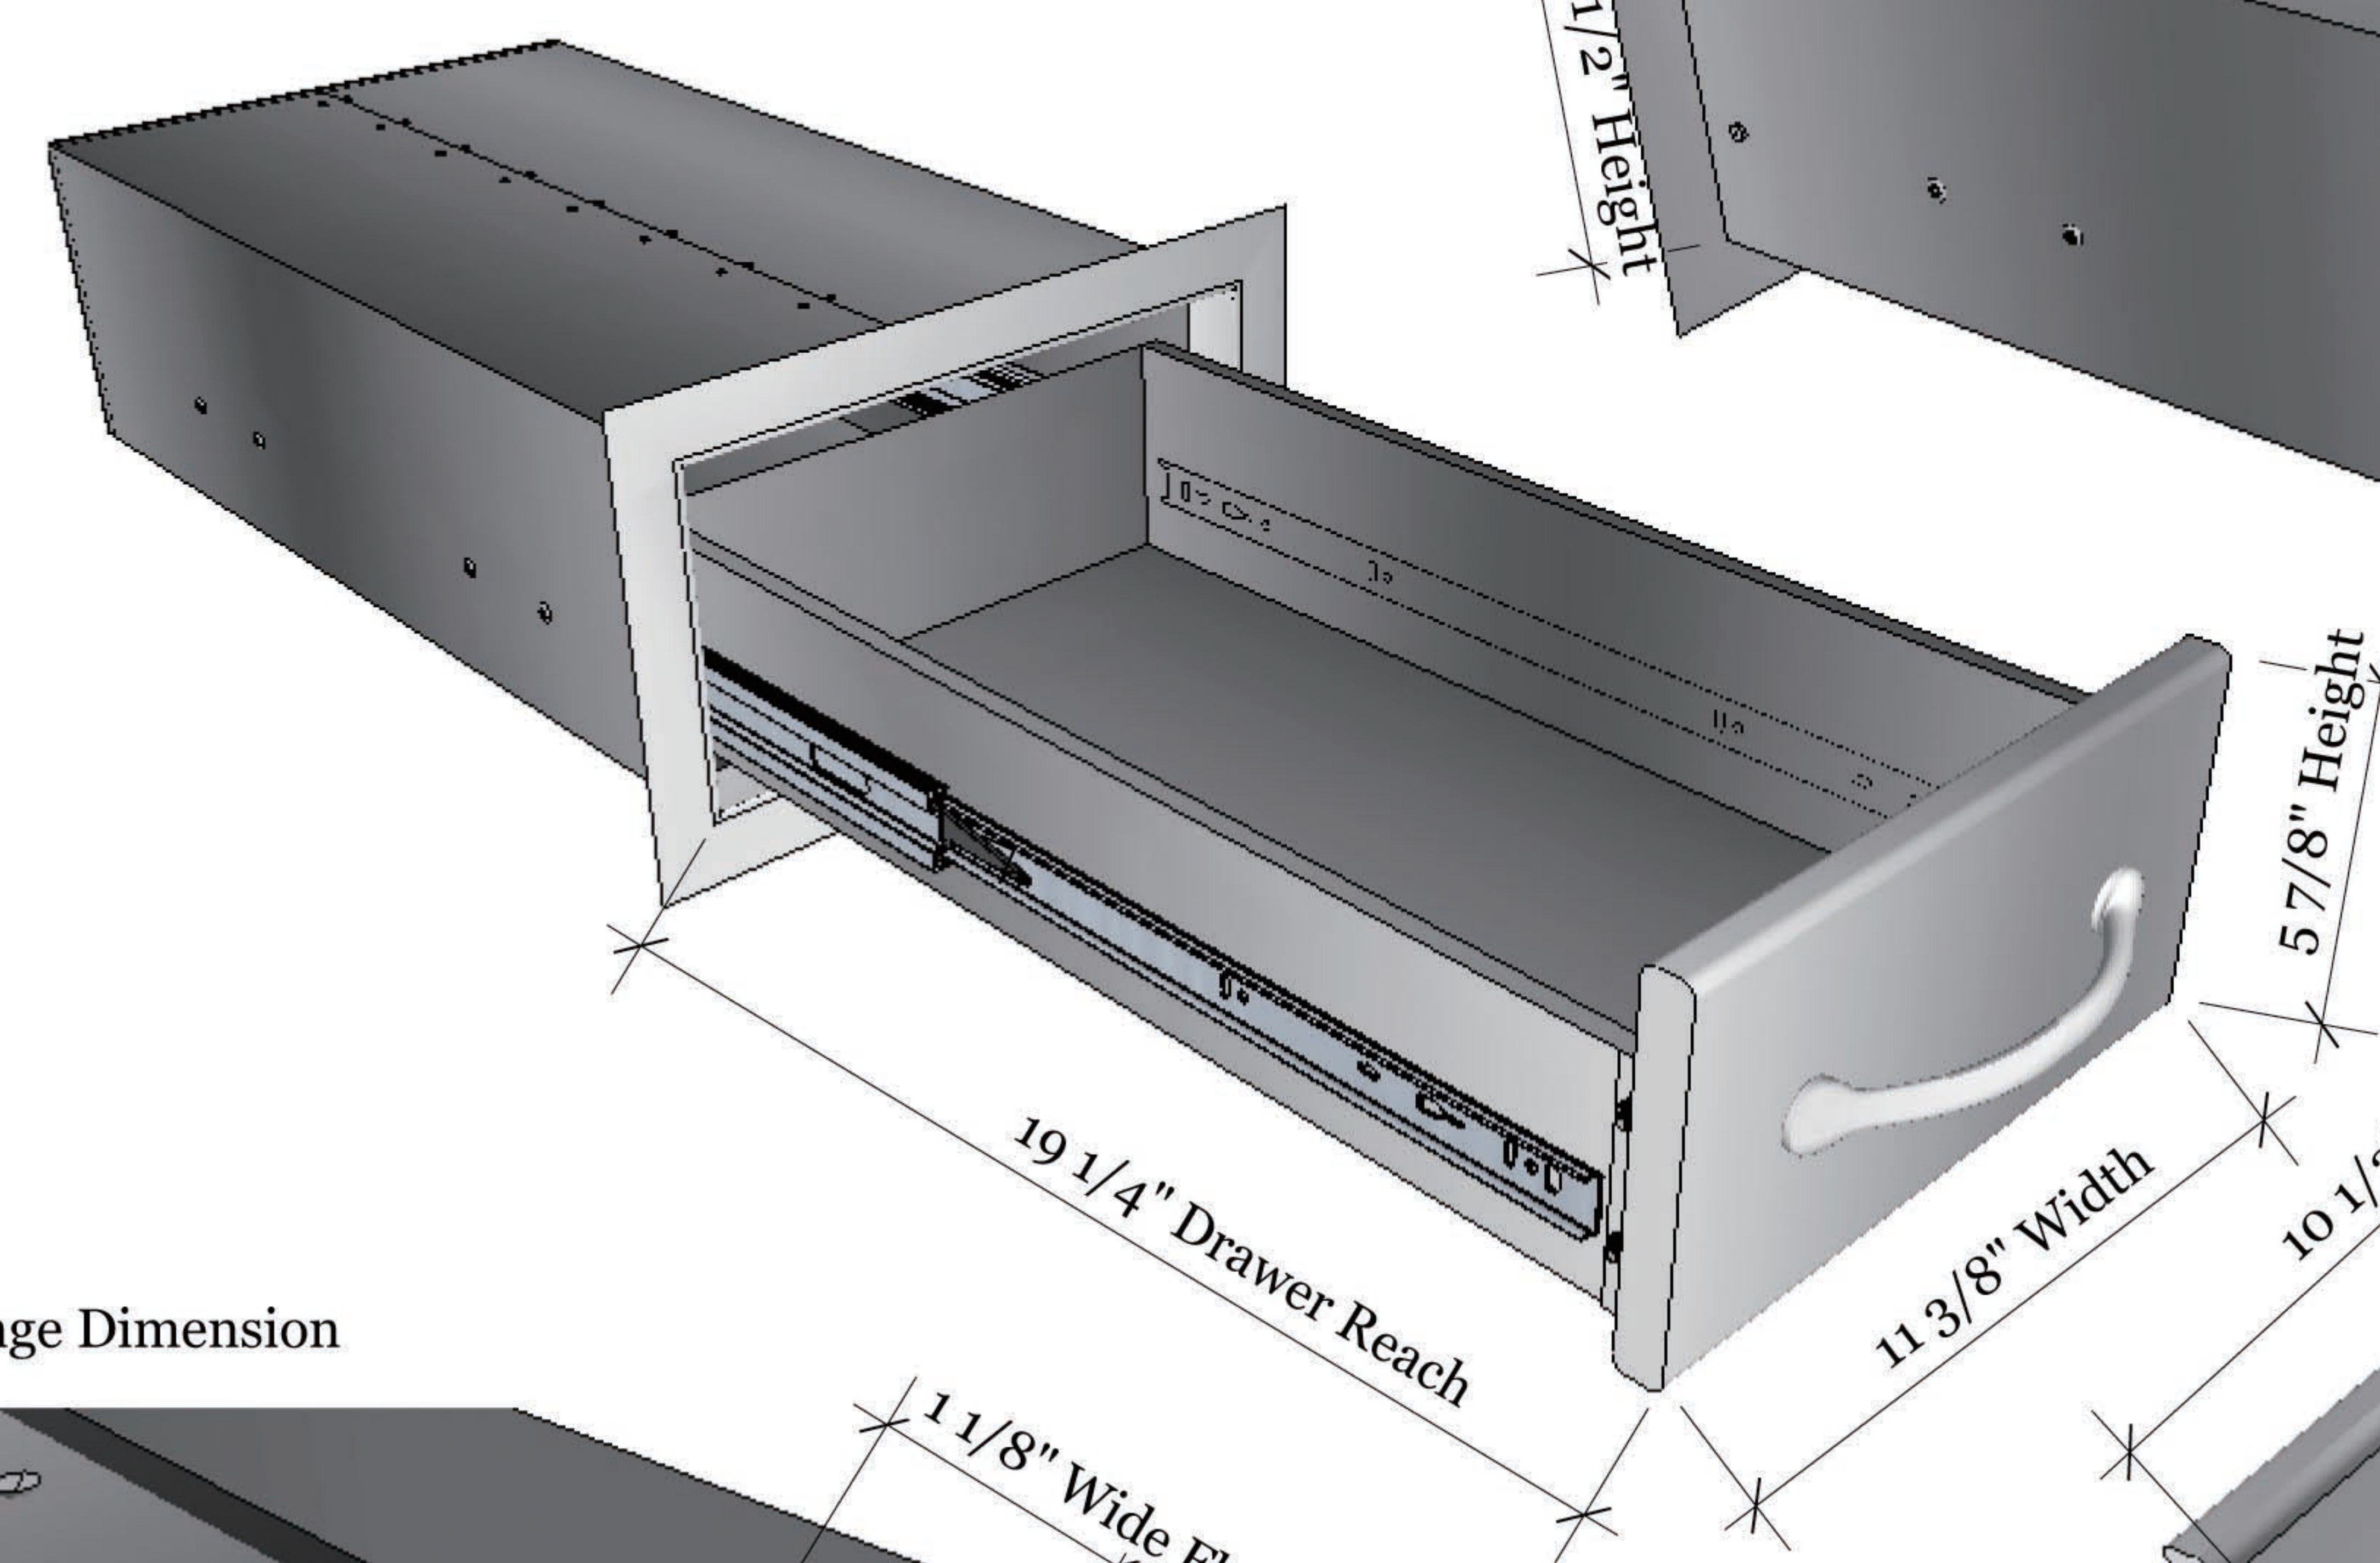

**PRODUCT**  
Flush Single Drawer  
Item No. B-SD6

**DESCRIPTION**  
Single Access  
Drawer Flush Mount

**Cut-out Dimensions**

**Single Access Drawer Flush Mount**  
14" W x 8-1/2" H x 23" D (Product Size )  
12-1/4" W x 6-1/2"H(Cut-out )  
23 LBS ( Weight )

**Material Specifications:**  
304 Stainless Steel  
16 Gauge for Frame  
20 Gauge for Drawer Cabinet  
18 Gauge Galvanized Sheet for  
the fully inclosed outside box  
Handles are made of Zinc Alloy,  
Chrome Plated.