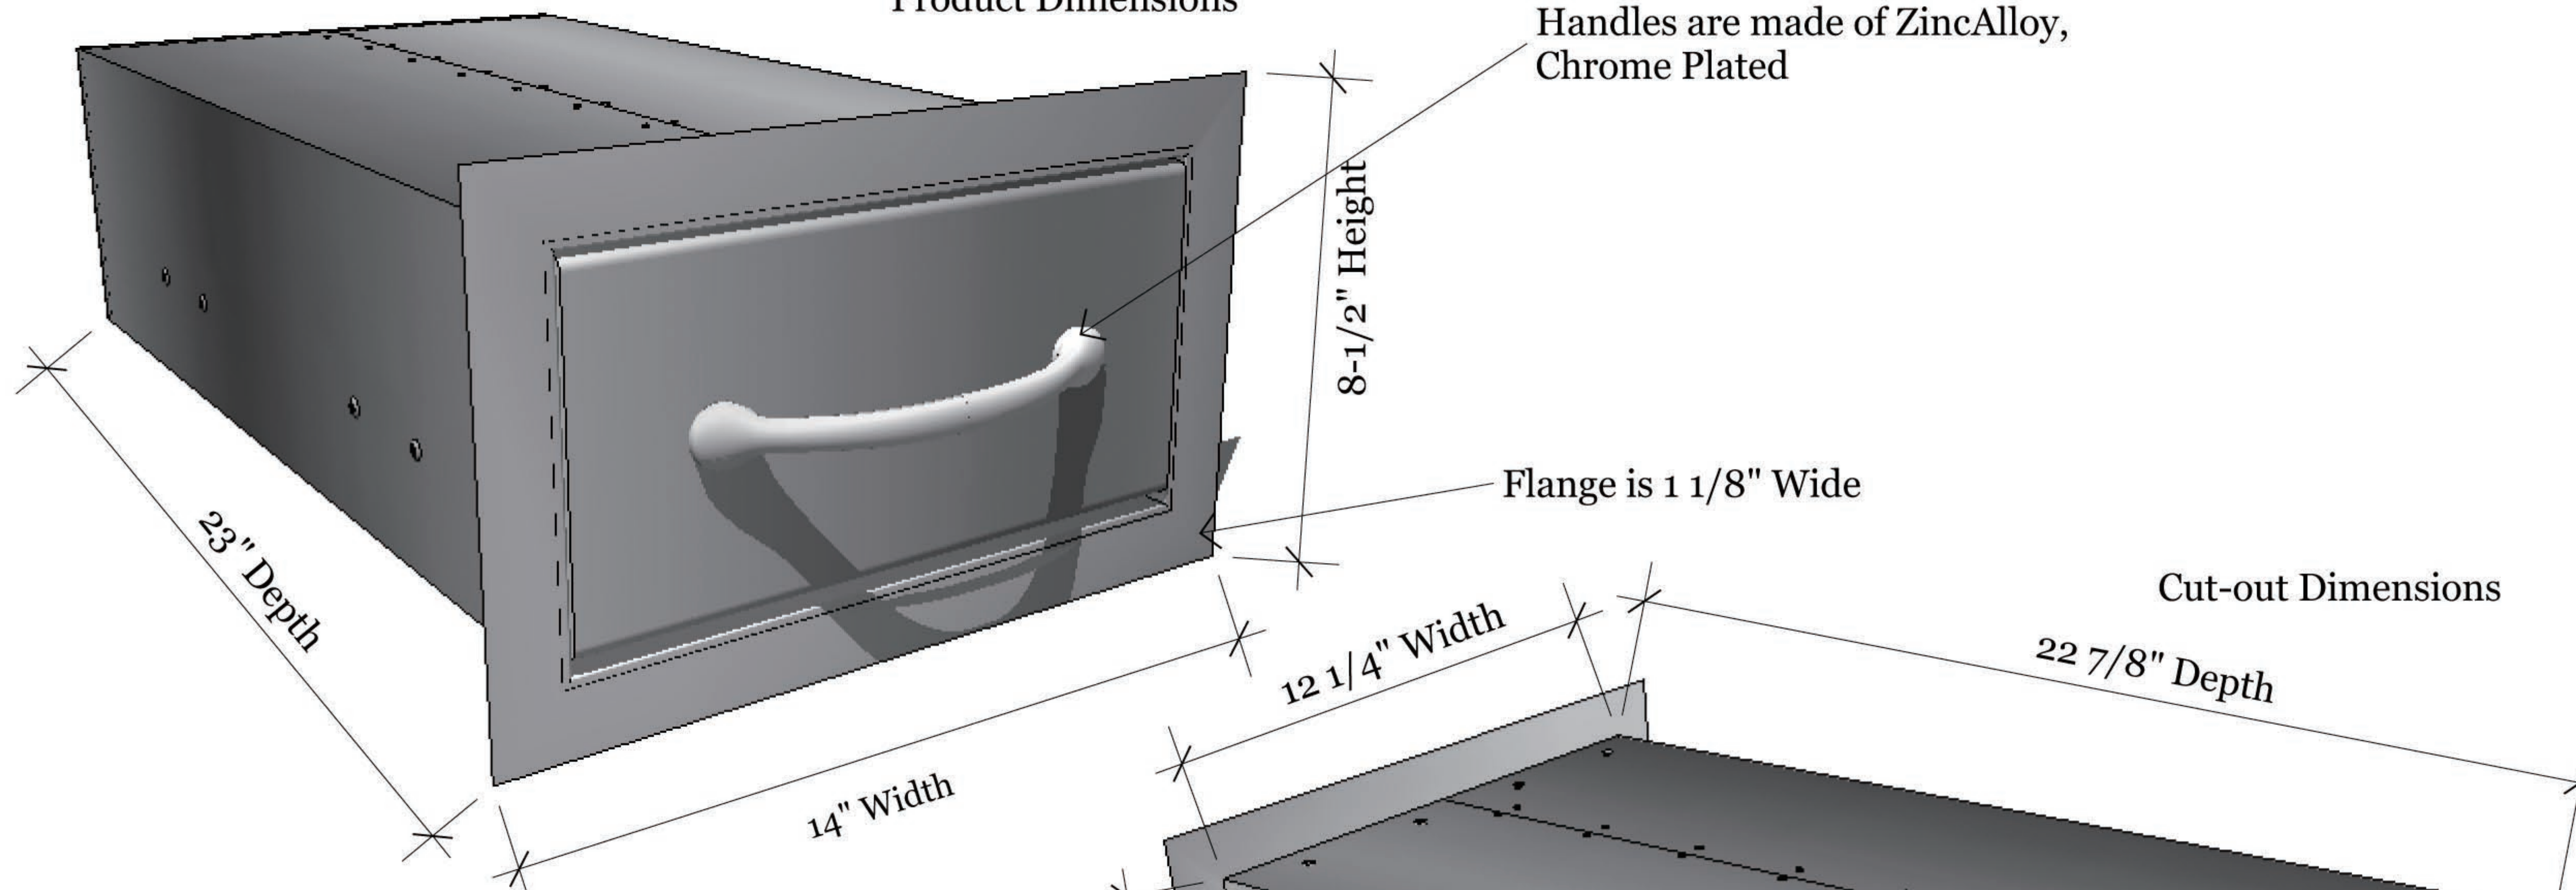

**PRODUCT**  
Flush Single Drawer  
Item No. B-SD6

**DESCRIPTION**  
Single Access  
Drawer Flush Mount

**Cut-out Dimensions**

**Single Access Drawer Flush Mount**  
14" W x 8-1/2" H x 23" D (Product Size )  
12-1/4" W x 6-1/2"H(Cut-out )  
23 LBS ( Weight )

**Material Specifications:**  
304 Stainless Steel  
16 Gauge for Frame  
20 Gauge for Drawer Cabinet  
18 Gauge Galvanized Sheet for  
the fully inclosed outside box  
Handles are made of Zinc Alloy,  
Chrome Plated.