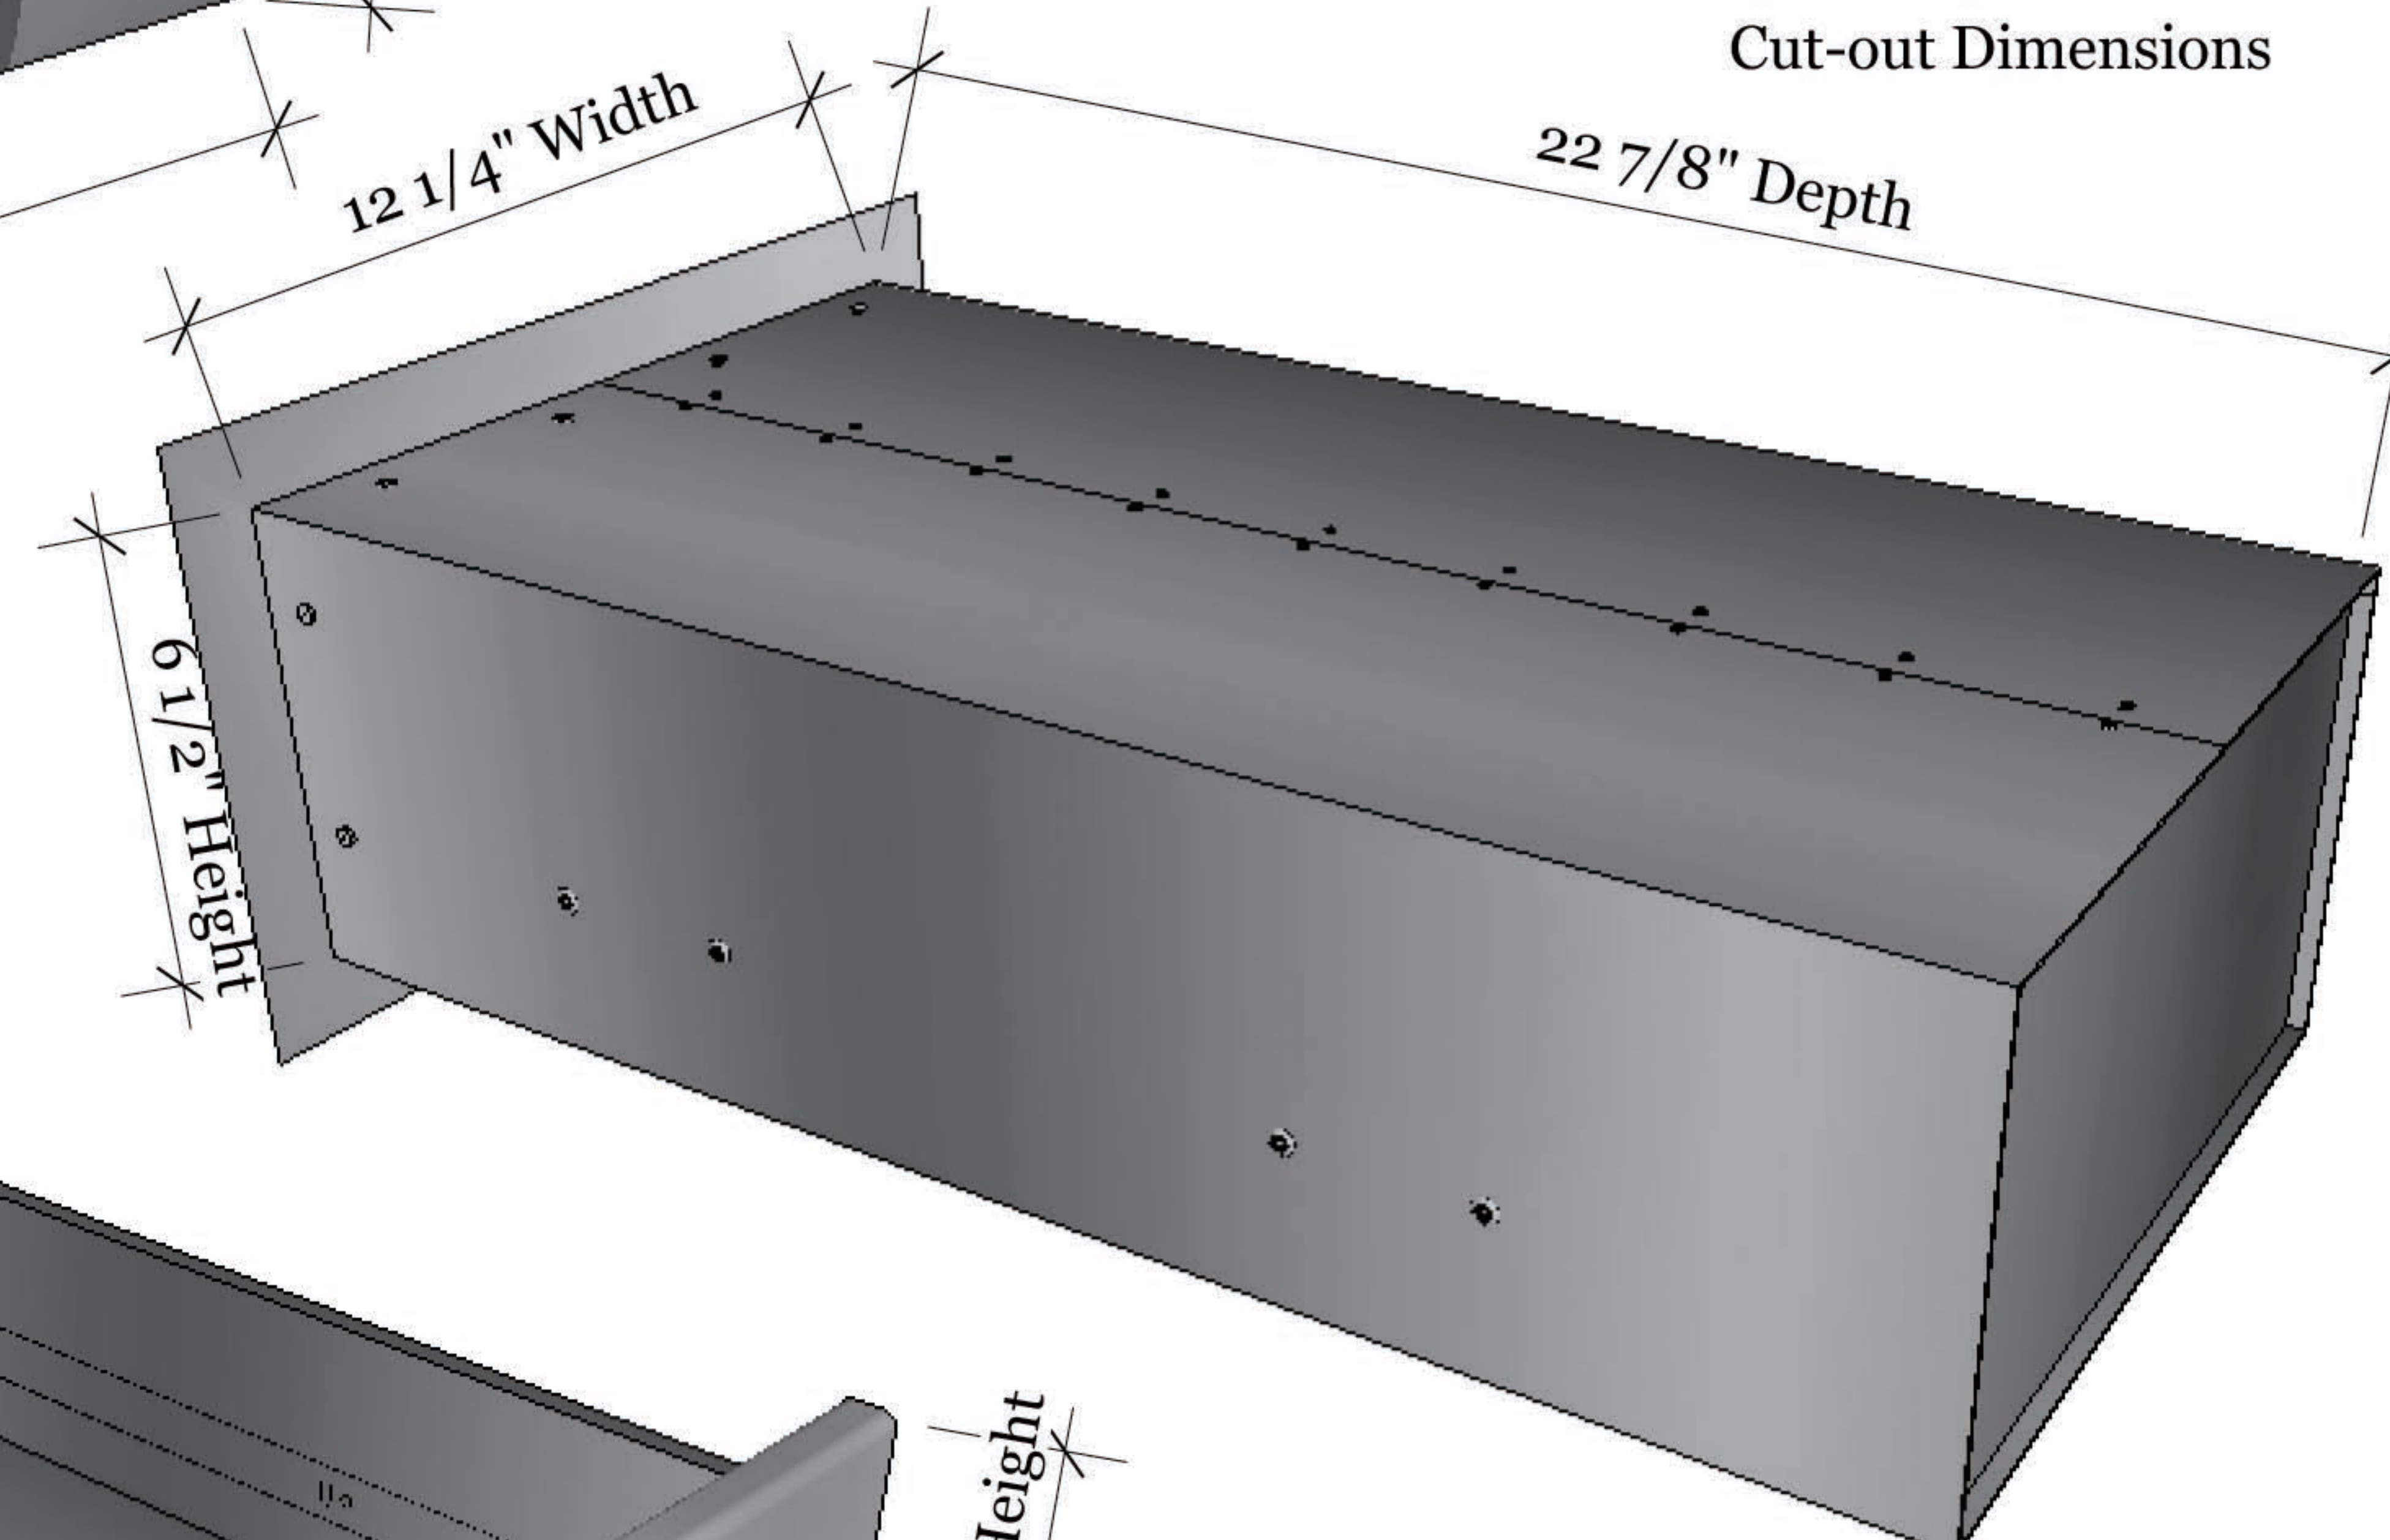

**PRODUCT**  
Flush Single Drawer  
Item No. B-SD6

**DESCRIPTION**  
Single Access  
Drawer Flush Mount

**Cut-out Dimensions**

**Single Access Drawer Flush Mount**  
14" W x 8-1/2" H x 23" D (Product Size )  
12-1/4" W x 6-1/2"H(Cut-out )  
23 LBS ( Weight )

**Material Specifications:**  
304 Stainless Steel  
16 Gauge for Frame  
20 Gauge for Drawer Cabinet  
18 Gauge Galvanized Sheet for  
the fully inclosed outside box  
Handles are made of Zinc Alloy,  
Chrome Plated.