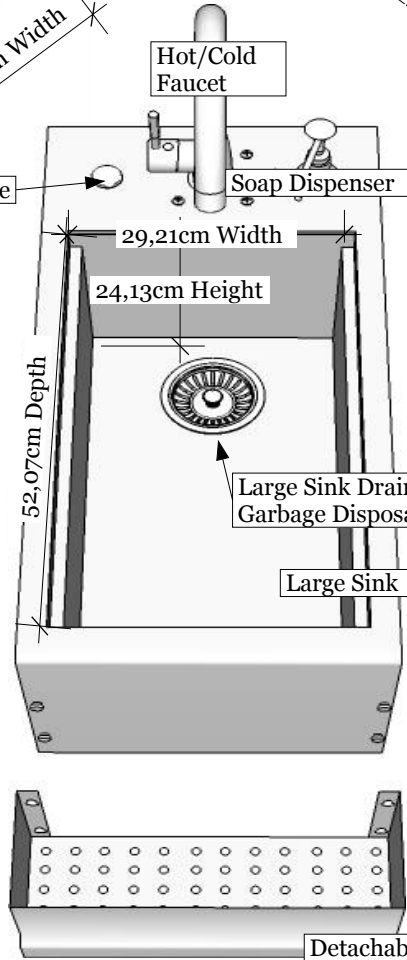

**PRODUCT**

Pro Cocktail Station  
 Item No.B-CS14

**DESCRIPTION**

Cocktail Pro - Insulated for Ice, Large Sink, Large Sink Cover, Cutting Board, Cocktail Bins, Drink Tender, Bottle Rail

**Specifications**

35,56cm W x 27,94cm H x 63,5cmD (Product Size)  
 33,66cm W x 24,77cm H 54,61cm Depth (Cut-out)  
 19,5 Kg ( Weight )

**Material Specifications:**

16 Gauge 304 Stainless Steel,  
 Handle is made of Zinc Alloy,  
 Chrome Plated.

Remove Bottom Plate Cover to Convert center hole to fit Draft Arm

Draft Arm Not Included