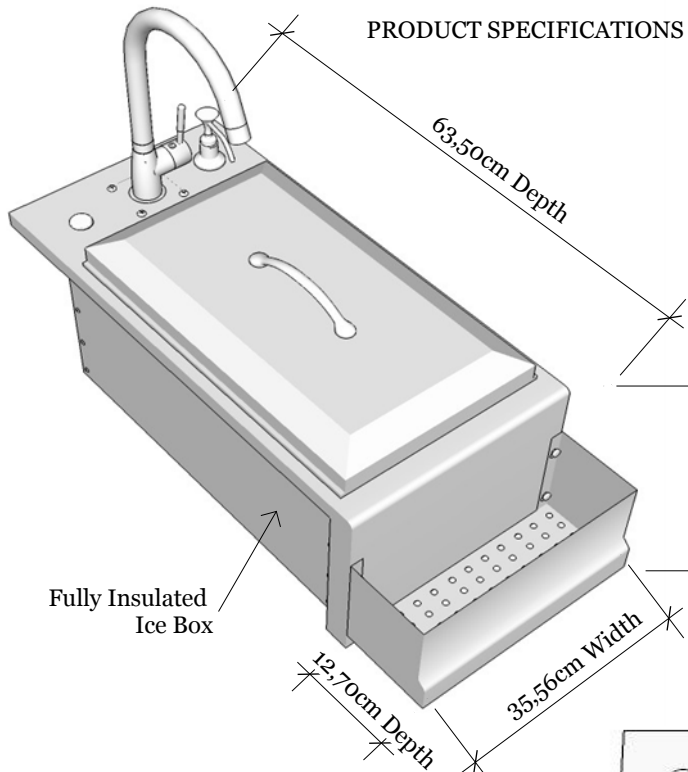

The Barbecue Store  
 Avda. Carmen Saenz de Tejada, 1  
 29651 Mijas Costa - Malaga - Spain  
 www.thebarbecuestore.es

**PRODUCT SPECIFICATIONS**

**CUT-OUT SPECIFICATIONS**

Double Walled Insulated Cover

Fully Insulated Ice Box

**PRODUCT**

Pro Cocktail Station  
 Item No.B-CS14

**DESCRIPTION**

Cocktail Pro - Insulated for Ice, Large Sink, Large Sink Cover, Cutting Board, Cocktail Bins, Drink Tender, Bottle Rail

**Specifications**

35,56cm W x 27,94cm H x 63,5cmD (Product Size)  
 33,66cm W x 24,77cm H 54,61cm Depth (Cut-out)  
 19,5 Kg ( Weight )

**Material Specifications:**

16 Gauge 304 Stainless Steel,  
 Handle is made of Zinc Alloy,  
 Chrome Plated.

Remove Bottom Plate Cover to Convert center hole to fit Draft Arm

Draft Arm Not Included