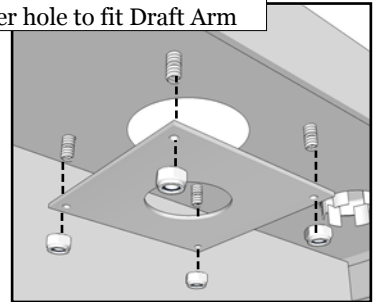

**PRODUCT**

Pro Cocktail Station  
 Item No.B-CS14

**DESCRIPTION**

Cocktail Pro - Insulated for Ice, Large Sink, Large Sink Cover, Cutting Board, Cocktail Bins, Drink Tender, Bottle Rail

**Specifications**

35,56cm W x 27,94cm H x 63,5cmD (Product Size)  
 33,66cm W x 24,77cm H 54,61cm Depth (Cut-out)  
 19,5 Kg ( Weight )

**Material Specifications:**

16 Gauge 304 Stainless Steel,  
 Handle is made of Zinc Alloy,  
 Chrome Plated.

Remove Bottom Plate Cover to Convert center hole to fit Draft Arm

Draft Arm Not Included