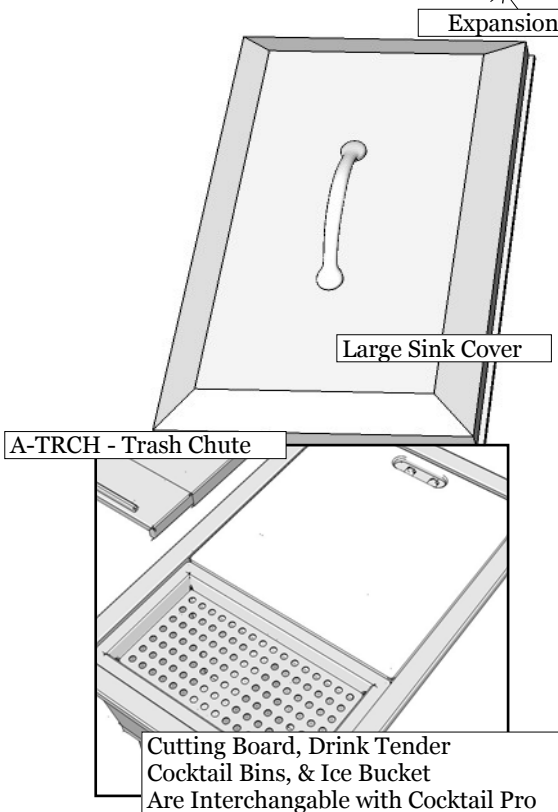

The Barbecue Store  
 Avda. Carmen Saenz de Tejada, 1  
 29651 Mijas Costa - Malaga - Spain  
 www.thebarbecuestore.es

**PRODUCT SPECIFICATIONS**

**CUT-OUT SPECIFICATIONS**

Double Walled Insulated Cover

Fully Insulated Ice Box

**PRODUCT**

Pro Cocktail Station  
 Item No.B-CS14

**DESCRIPTION**

Cocktail Pro - Insulated for Ice, Large Sink, Large Sink Cover, Cutting Board, Cocktail Bins, Drink Tender, Bottle Rail

**Specifications**

35,56cm W x 27,94cm H x 63,5cmD (Product Size)  
 33,66cm W x 24,77cm H 54,61cm Depth (Cut-out)  
 19,5 Kg ( Weight )

**Material Specifications:**

16 Gauge 304 Stainless Steel,  
 Handle is made of Zinc Alloy,  
 Chrome Plated.