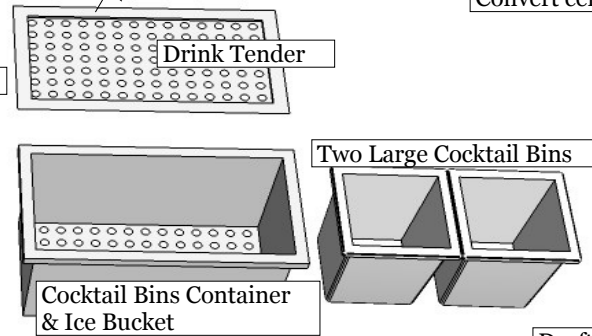

**PRODUCT**

Pro Cocktail Station  
 Item No.B-CS14

**DESCRIPTION**

Cocktail Pro - Insulated for Ice, Large Sink, Large Sink Cover, Cutting Board, Cocktail Bins, Drink Tender, Bottle Rail

**Specifications**

35,56cm W x 27,94cm H x 63,5cmD (Product Size)  
 33,66cm W x 24,77cm H 54,61cm Depth (Cut-out)  
 19,5 Kg ( Weight )

**Material Specifications:**

16 Gauge 304 Stainless Steel,  
 Handle is made of Zinc Alloy,  
 Chrome Plated.