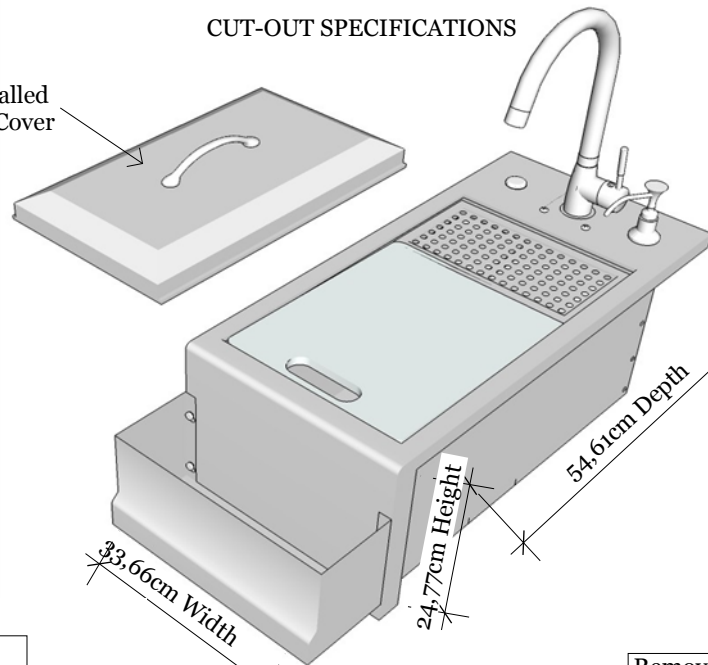

The Barbecue Store  
 Avda. Carmen Saenz de Tejada, 1  
 29651 Mijas Costa - Malaga - Spain  
 www.thebarbecuestore.es

**PRODUCT SPECIFICATIONS**

**CUT-OUT SPECIFICATIONS**

Double Walled Insulated Cover

Fully Insulated Ice Box

**PRODUCT**

Pro Cocktail Station  
 Item No.B-CS14

**DESCRIPTION**

Cocktail Pro - Insulated for Ice, Large Sink, Large Sink Cover, Cutting Board, Cocktail Bins, Drink Tender, Bottle Rail

**Specifications**

35,56cm W x 27,94cm H x 63,5cmD (Product Size)  
 33,66cm W x 24,77cm H 54,61cm Depth (Cut-out)  
 19,5 Kg ( Weight )

**Material Specifications:**

16 Gauge 304 Stainless Steel,  
 Handle is made of Zinc Alloy,  
 Chrome Plated.

Remove Bottom Plate Cover to Convert center hole to fit Draft Arm

Draft Arm Not Included