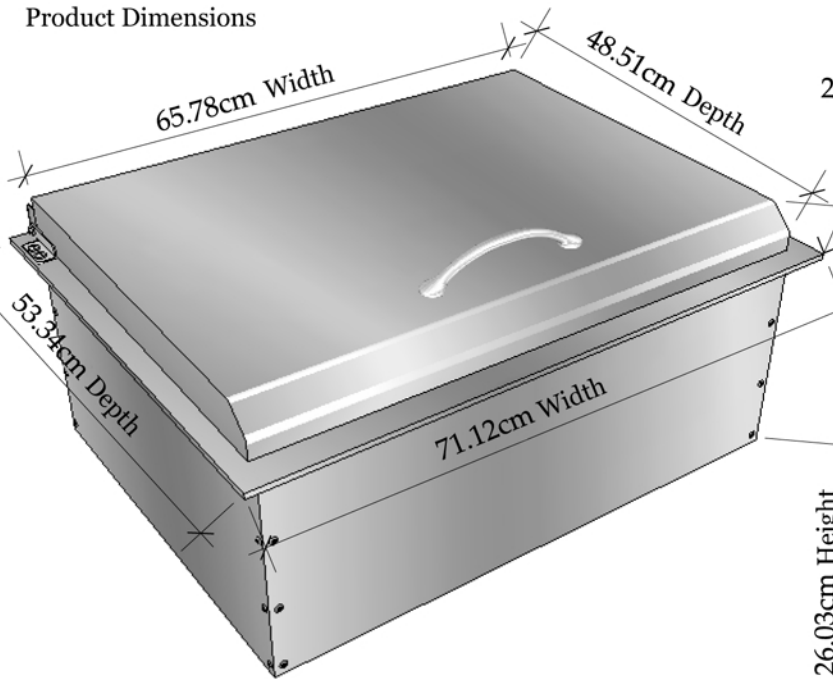

Product Dimensions

Cut-out Dimensions

PRODUCT
SUN Drop-in Ice Chest
Item No. A-IC

DESCRIPTION
Drop-in Ice Chest made of all 304 stainless steel, built to last with 1" thickness insulated walls and hood

Product Size (cm): 71,1 W x 53,3 D x 34,2 H
Weight (kg): 25,85

Material Specifications:
304 Stainless Steel
16 Gauge for frame and hood
20 Gauge for outside box
Handles are made of Zinc Alloy, Chrome Plated.

2.54cm Foam Pack insulated walls

Product Specifications

Adjustable divider partitions

Drain Detail