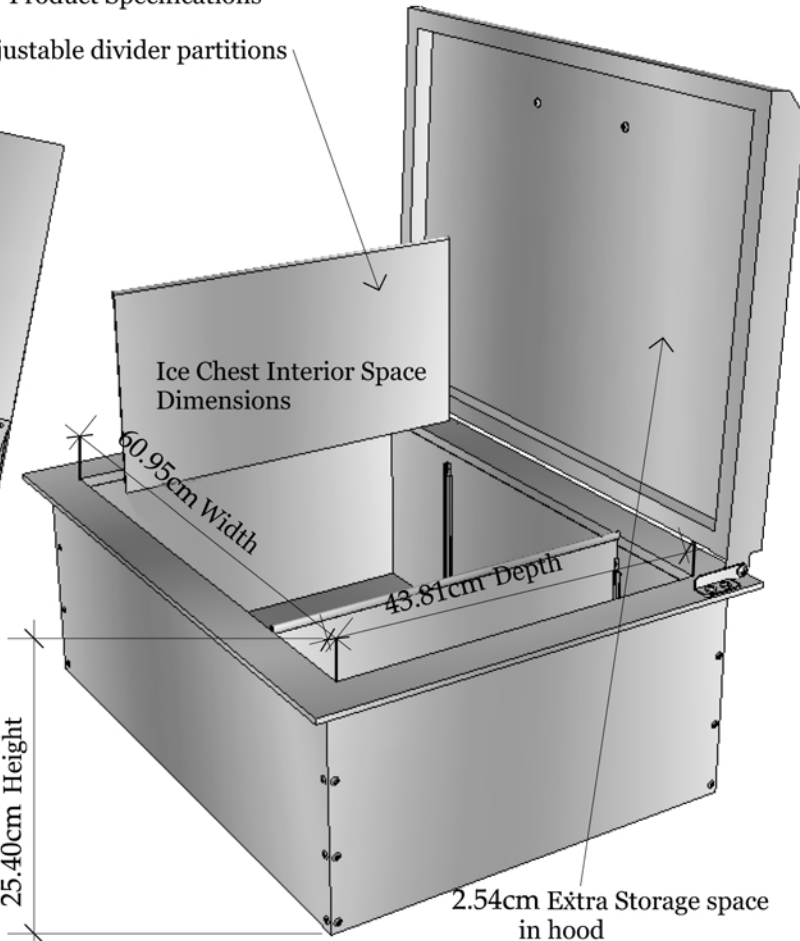

Product Dimensions

Cut-out Dimensions

PRODUCT
SUN Drop-in Ice Chest
Item No. A-IC

DESCRIPTION
Drop-in Ice Chest made of all 304 stainless steel, built to last with 1" thickness insulated walls and hood

Product Size (cm): 71,1 W x 53,3 D x 34,2 H
Weight (kg): 25,85

Material Specifications:
304 Stainless Steel
16 Gauge for frame and hood
20 Gauge for outside box
Handles are made of Zinc Alloy, Chrome Plated.

2.54cm Foam Pack insulated walls

Product Specifications

Adjustable divider partitions

Drain Detail