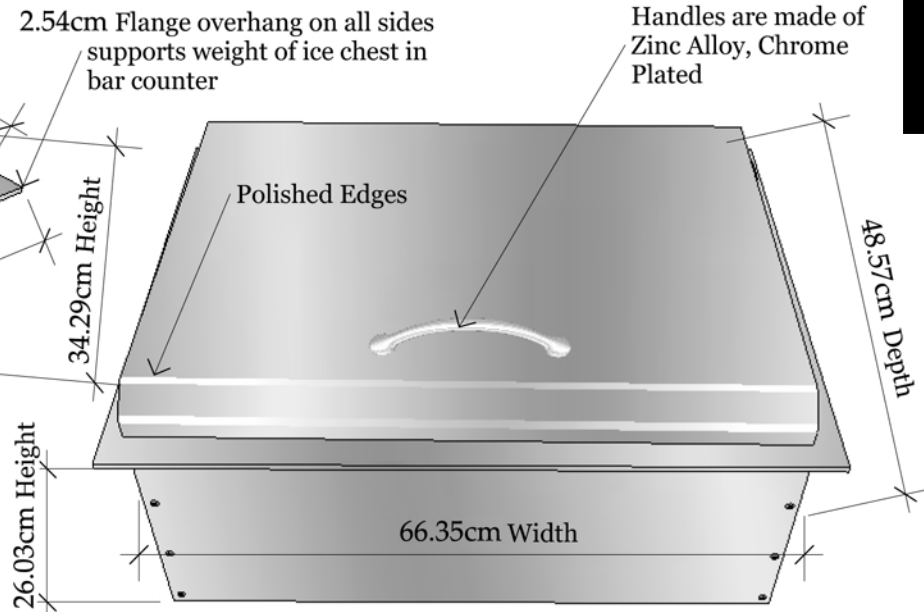

Product Dimensions

Cut-out Dimensions

PRODUCT
SUN Drop-in Ice Chest
Item No. A-IC

DESCRIPTION
Drop-in Ice Chest made of all 304 stainless steel, built to last with 1" thickness insulated walls and hood

Product Size (cm): 71,1 W x 53,3 D x 34,2 H
Weight (kg): 25,85

Material Specifications:
304 Stainless Steel
16 Gauge for frame and hood
20 Gauge for outside box
Handles are made of Zinc Alloy, Chrome Plated.

2.54cm Foam Pack insulated walls

Product Specifications

Adjustable divider partitions

Drain Detail