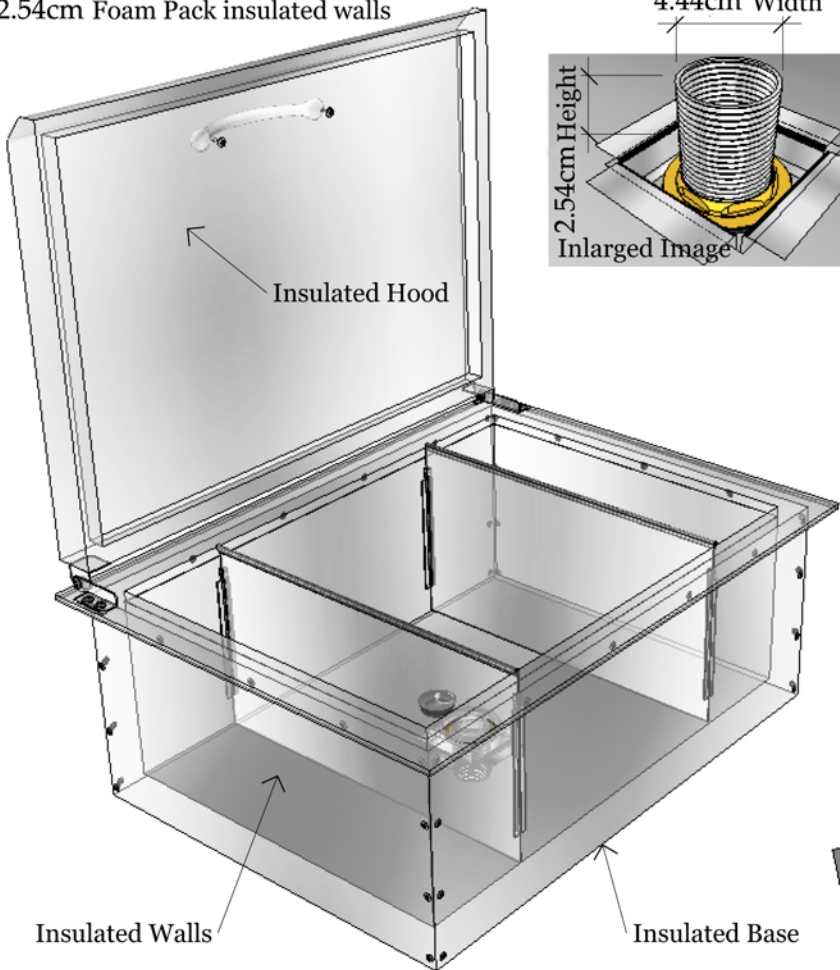

Product Dimensions

Cut-out Dimensions

PRODUCT
SUN Drop-in Ice Chest
Item No. A-IC

DESCRIPTION
Drop-in Ice Chest made of all 304 stainless steel, built to last with 1" thickness insulated walls and hood

Product Size (cm): 71,1 W x 53,3 D x 34,2 H
Weight (kg): 25,85

Material Specifications:
304 Stainless Steel
16 Gauge for frame and hood
20 Gauge for outside box
Handles are made of Zinc Alloy, Chrome Plated.

2.54cm Foam Pack insulated walls

Product Specifications

Adjustable divider partitions

Drain Detail