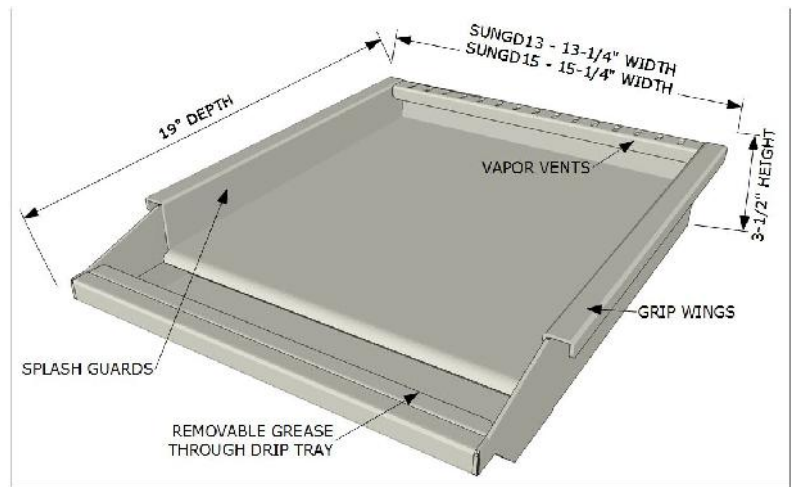

# 13 Gauge 304 Stainless Steel Griddle w/Removable Tray

### PRODUCT DESCRIPTION:

Heavy Duty BBQ Griddle – Commercial Grade 304 Stainless Steel – High Heat Conducive 13 Gauge Solid Structure. Provides an enhanced way of grilling your favorite foods, either as Drop-In or Top-Surface Style Grilling. A perfect accessory for your Sunstone® Grill – or compatible with any existing BBQ Grill or Side Burners, used in your next Backyard BBQ, Tailgating party, or Outdoor Camping Trips. Grill all your heavy grease foods, bacon and fish outdoors – all with easy cleanup with the included Drip-Tray that empties all while you continue grilling. Comes in Multiple sizes – to fit your exact need.

### Material Specifications:

13 Gauge 304 Stainless Steel for entire structure, double layered sides walls with raised double brased grilling base for added support and versatility