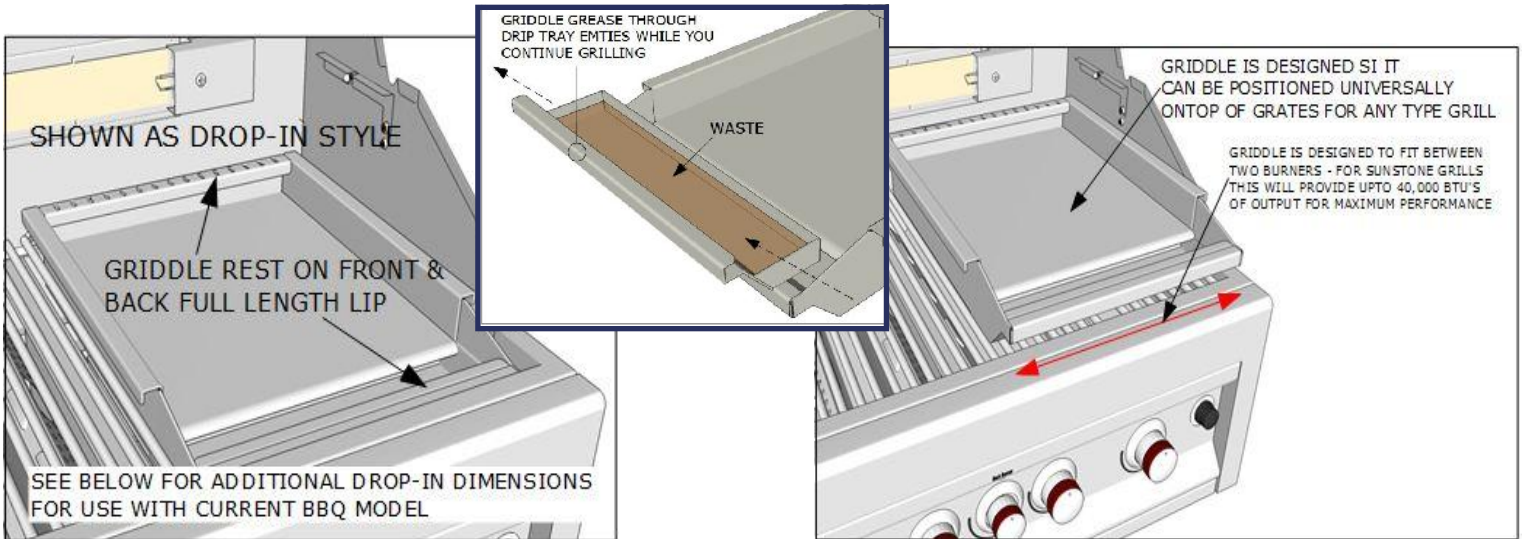

### PRODUCT DESCRIPTION:

Heavy Duty BBQ Griddle – Commercial Grade 304 Stainless Steel – High Heat Conducive 13 Gauge Solid Structure. Provides an enhanced way of grilling your favorite foods, either as Drop-In or Top-Surface Style Grilling. A perfect accessory for your Sunstone® Grill – or compatible with any existing BBQ Grill or Side Burners, used in your next Backyard BBQ, Tailgating party, or Outdoor Camping Trips. Grill all your heavy grease foods, bacon and fish outdoors – all with easy cleanup with the included Drip-Tray that empties all while you continue grilling. Comes in Multiple sizes – to fit your exact need.

### Material Specifications:

13 Gauge 304 Stainless Steel for entire structure, double layered sides walls with raised double brased grilling base for added support and versatility