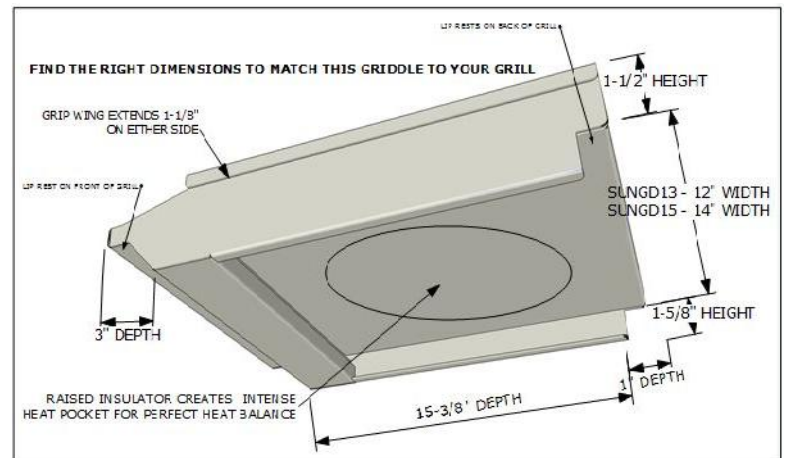

### BBQ GRIDDLE PRODUCT SIZE

MODEL NO.	WIDTH	HEIGHT	DEPTH
SUNGD13	13-1/4"	3-1/2"	19"
SUNGD15	15-1/4"	3-1/2"	19"

### Material Specifications:

13 Gauge 304 Stainless Steel for entire structure, double layered sides walls with raised double brased grilling base for added support and versatility

### GRIDDLE BBQ BOTTOM DIMENSIONS

Find the exact specifications to right, to match this griddle up to your current BBQ Grill size. See additional info in illustration.

MODEL NO.	WIDTH	HEIGHT	DEPTH
SUNGD13	12"	1-5/8"	15-3/8"
SUNGD15	14"	1-5/8"	15-3/8"