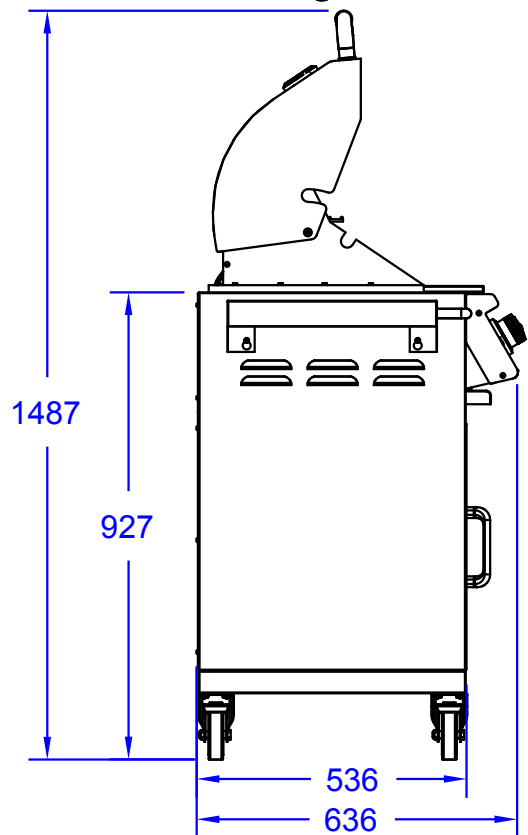

ITEM: #87048CE LPG
LONESTAR BUILT-IN
SPEC SHEET

Isometric View

Front View

Side View

NOTES:

ITEMS: # 87048CE LPG, 87049CE NG

1. CUTOUT DIMENSIONS 789W X 524 D X 190 H

2. DIMENSIONS IN MM

3. SCALE: 1 :10 (Printer page scaling none, do not use fit to printable area option)

4. REVISION: 09/2017

ITEM: #87001CE LPG
LONESTAR CART
SPEC SHEET

Isometric View

Front View

Side View

NOTES:

ITEM: # 87001CE LP, # 87002CE NG

1. DIMENSIONS IN MM.

2. SCALE: 1 : 15 (Printer page scaling none, do not use fit to printable area option)

3. REVISION: 11/2017

Lonestar Cart

Standard Features	
Lonestar Cart	#87001CE-LPG
	#87002CE-NG
Lonestar Built-In	#87048CE-LPG
	#87049CE-NG
Recommended Use	Commercial Residential
Cooking Power-kWh	17.60 kWh
Burners	4-Welded S/Steel Bar Burners
Infrared Back Burner	✘
Cast Stainless Steel Double Side Burners	✘
Piezo Igniter	✔
Zinc Knobs	✔
Stainless Steel 304 Gauge	2.00 mm
Single Piece SS Dual Lined Hood	✔
Solid Stainless Steel Grates	✔
Heavy Duty Thermometer	✔
Solid S/Steel Warming Rack	✔
Stainless Steel Rotisserie Motor	✘
Stainless Steel Grease Tray	✔
Stainless Steel Side Shelves	✔
Twin Lighting System	✔
SS 304 Double Door Storage Cart	✔
SS 304 Door/Drawer Storage Cart	✘
Heavy Duty Castors	✔
CSA Certified	✔
CE Certified	✔
Lower Cooking Surface	76 x 49 cm
Upper Cooking Surface	76 x 18 cm
Warranty Details	
Fire Box & Roasting Hood	Lifetime
Cooking Grates	Lifetime
Burners	5 Years
Flame Tamers	5 Years
Packing Dimensions	
Grill Carton Length	88 cm
Grill Carton Width	66 cm
Grill Carton Height	63 cm
Grill Carton Cube	0.37 M ³
Grill Carton Weight	60.00 Kg
Cart Carton Length	90 cm
Cart Carton Width	58 cm
Cart Carton Height	82 cm
Cart Carton Cube	0.43 M ³
Cart Carton Weight	40.00 Kg