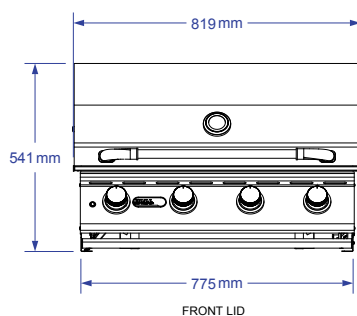

Lonestar Built-In