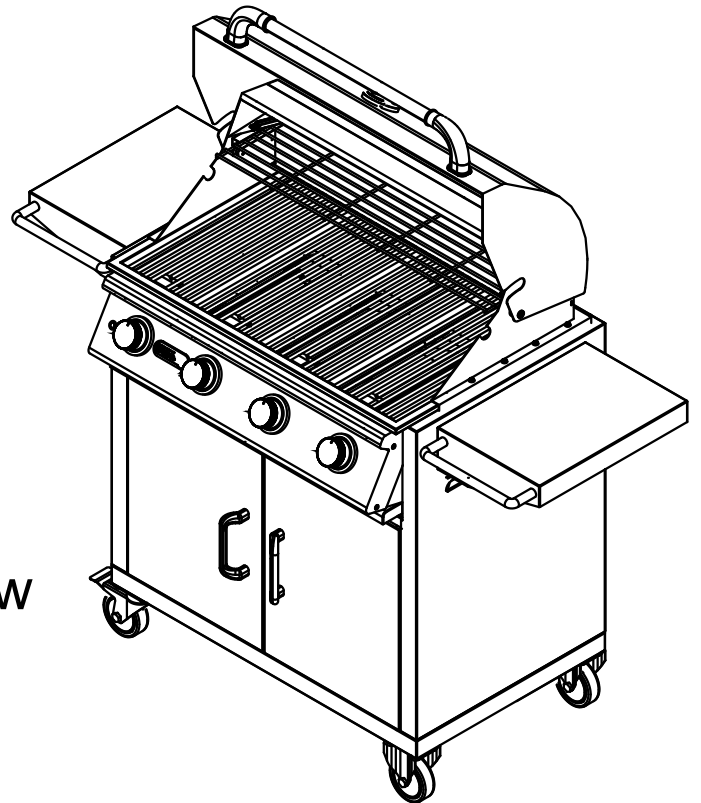

ITEM: #87048CE LPG
LONESTAR BUILT-IN
SPEC SHEET

Isometric View

Front View

Side View

NOTES:

ITEMS: # 87048CE LPG, 87049CE NG

1. CUTOUT DIMENSIONS 789W X 524 D X 190 H

2. DIMENSIONS IN MM

3. SCALE: 1 :10 (Printer page scaling none, do not use fit to printable area option)

4. REVISION: 09/2017

ITEM: #87001CE LPG
LONESTAR CART
SPEC SHEET

Isometric View

Front View

Side View

NOTES:

ITEM: # 87001CE LP, # 87002CE NG

1. DIMENSIONS IN MM.

2. SCALE: 1 : 15 (Printer page scaling none, do not use fit to printable area option)

3. REVISION: 11/2017

Lonestar Cart

Standard Features	
Lonestar Cart	#87001CE-LPG
	#87002CE-NG
Lonestar Built-In	#87048CE-LPG
	#87049CE-NG
Recommended Use	Commercial Residential
Cooking Power-kWh	17.60 kWh
Burners	4-Welded S/Steel Bar Burners
Infrared Back Burner	✘
Cast Stainless Steel Double Side Burners	✘
Piezo Igniter	✔
Zinc Knobs	✔
Stainless Steel 304 Gauge	2.00 mm
Single Piece SS Dual Lined Hood	✔
Solid Stainless Steel Grates	✔
Heavy Duty Thermometer	✔
Solid S/Steel Warming Rack	✔
Stainless Steel Rotisserie Motor	✘
Stainless Steel Grease Tray	✔
Stainless Steel Side Shelves	✔
Twin Lighting System	✔
SS 304 Double Door Storage Cart	✔
SS 304 Door/Drawer Storage Cart	✘
Heavy Duty Castors	✔
CSA Certified	✔
CE Certified	✔
Lower Cooking Surface	76 x 49 cm
Upper Cooking Surface	76 x 18 cm
Warranty Details	
Fire Box & Roasting Hood	Lifetime
Cooking Grates	Lifetime
Burners	5 Years
Flame Tamers	5 Years
Packing Dimensions	
Grill Carton Length	88 cm
Grill Carton Width	66 cm
Grill Carton Height	63 cm
Grill Carton Cube	0.37 M ³
Grill Carton Weight	60.00 Kg
Cart Carton Length	90 cm
Cart Carton Width	58 cm
Cart Carton Height	82 cm
Cart Carton Cube	0.43 M ³
Cart Carton Weight	40.00 Kg