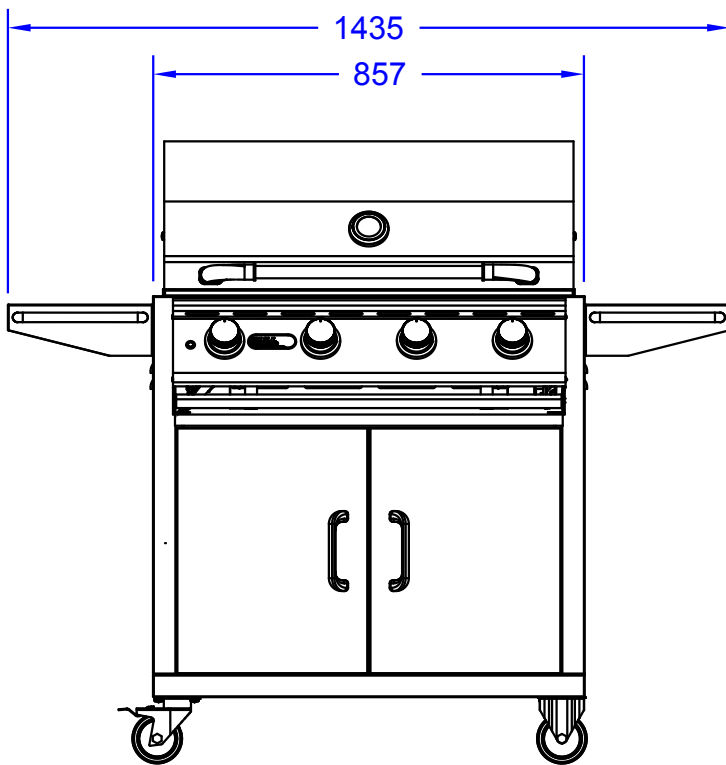

ITEM: #87048CE LPG
LONESTAR BUILT-IN
SPEC SHEET

Isometric View

Front View

Side View

NOTES:

ITEMS: # 87048CE LPG, 87049CE NG

1. CUTOUT DIMENSIONS 789W X 524 D X 190 H

2. DIMENSIONS IN MM

3. SCALE: 1 :10 (Printer page scaling none, do not use fit to printable area option)

4. REVISION: 09/2017

ITEM: #87001CE LPG
LONESTAR CART
SPEC SHEET

Isometric View

Front View

Side View

NOTES:

ITEM: # 87001CE LP, # 87002CE NG

1. DIMENSIONS IN MM.

2. SCALE: 1 : 15 (Printer page scaling none, do not use fit to printable area option)

3. REVISION: 11/2017

Lonestar Cart

Standard Features	
Lonestar Cart	#87001CE-LPG
	#87002CE-NG
Lonestar Built-In	#87048CE-LPG
	#87049CE-NG
Recommended Use	Commercial Residential
Cooking Power-kWh	17.60 kWh
Burners	4-Welded S/Steel Bar Burners
Infrared Back Burner	✘
Cast Stainless Steel Double Side Burners	✘
Piezo Igniter	✔
Zinc Knobs	✔
Stainless Steel 304 Gauge	2.00 mm
Single Piece SS Dual Lined Hood	✔
Solid Stainless Steel Grates	✔
Heavy Duty Thermometer	✔
Solid S/Steel Warming Rack	✔
Stainless Steel Rotisserie Motor	✘
Stainless Steel Grease Tray	✔
Stainless Steel Side Shelves	✔
Twin Lighting System	✔
SS 304 Double Door Storage Cart	✔
SS 304 Door/Drawer Storage Cart	✘
Heavy Duty Castors	✔
CSA Certified	✔
CE Certified	✔
Lower Cooking Surface	76 x 49 cm
Upper Cooking Surface	76 x 18 cm
Warranty Details	
Fire Box & Roasting Hood	Lifetime
Cooking Grates	Lifetime
Burners	5 Years
Flame Tamers	5 Years
Packing Dimensions	
Grill Carton Length	88 cm
Grill Carton Width	66 cm
Grill Carton Height	63 cm
Grill Carton Cube	0.37 M ³
Grill Carton Weight	60.00 Kg
Cart Carton Length	90 cm
Cart Carton Width	58 cm
Cart Carton Height	82 cm
Cart Carton Cube	0.43 M ³
Cart Carton Weight	40.00 Kg