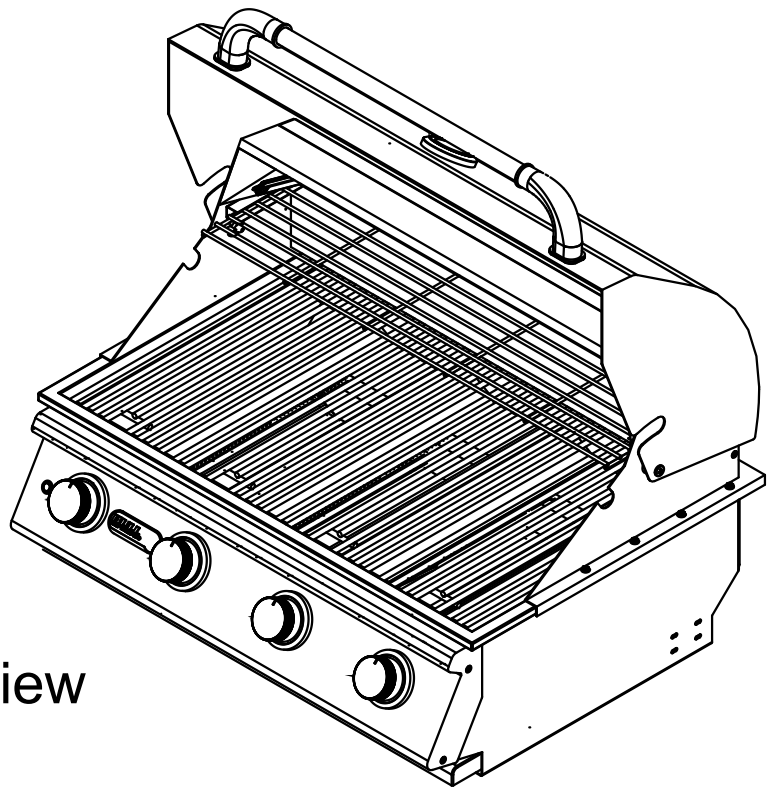

ITEM: #87048CE LPG
LONESTAR BUILT-IN
SPEC SHEET

Isometric View

Front View

Side View

NOTES:

ITEMS: # 87048CE LPG, 87049CE NG

1. CUTOUT DIMENSIONS 789W X 524 D X 190 H

2. DIMENSIONS IN MM

3. SCALE: 1 :10 (Printer page scaling none, do not use fit to printable area option)

4. REVISION: 09/2017

ITEM: #87001CE LPG
LONESTAR CART
SPEC SHEET

Isometric View

Front View

Side View

NOTES:

ITEM: # 87001CE LP, # 87002CE NG

1. DIMENSIONS IN MM.

2. SCALE: 1 : 15 (Printer page scaling none, do not use fit to printable area option)

3. REVISION: 11/2017

Lonestar Cart

Standard Features	
Lonestar Cart	#87001CE-LPG
	#87002CE-NG
Lonestar Built-In	#87048CE-LPG
	#87049CE-NG
Recommended Use	Commercial Residential
Cooking Power-kWh	17.60 kWh
Burners	4-Welded S/Steel Bar Burners
Infrared Back Burner	✘
Cast Stainless Steel Double Side Burners	✘
Piezo Igniter	✔
Zinc Knobs	✔
Stainless Steel 304 Gauge	2.00 mm
Single Piece SS Dual Lined Hood	✔
Solid Stainless Steel Grates	✔
Heavy Duty Thermometer	✔
Solid S/Steel Warming Rack	✔
Stainless Steel Rotisserie Motor	✘
Stainless Steel Grease Tray	✔
Stainless Steel Side Shelves	✔
Twin Lighting System	✔
SS 304 Double Door Storage Cart	✔
SS 304 Door/Drawer Storage Cart	✘
Heavy Duty Castors	✔
CSA Certified	✔
CE Certified	✔
Lower Cooking Surface	76 x 49 cm
Upper Cooking Surface	76 x 18 cm
Warranty Details	
Fire Box & Roasting Hood	Lifetime
Cooking Grates	Lifetime
Burners	5 Years
Flame Tamers	5 Years
Packing Dimensions	
Grill Carton Length	88 cm
Grill Carton Width	66 cm
Grill Carton Height	63 cm
Grill Carton Cube	0.37 M ³
Grill Carton Weight	60.00 Kg
Cart Carton Length	90 cm
Cart Carton Width	58 cm
Cart Carton Height	82 cm
Cart Carton Cube	0.43 M ³
Cart Carton Weight	40.00 Kg