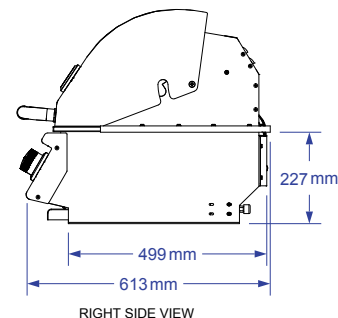

Lonestar Built-In