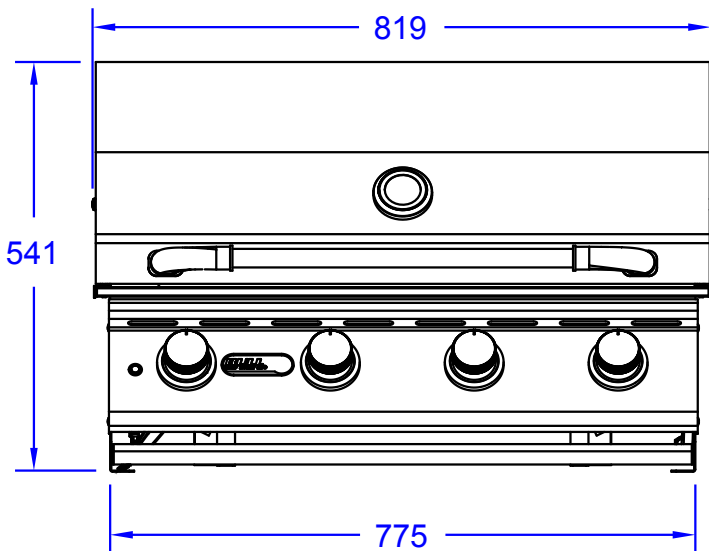

ITEM: #87048CE LPG
LONESTAR BUILT-IN
SPEC SHEET

Isometric View

Front View

Side View

NOTES:

ITEMS: # 87048CE LPG, 87049CE NG

1. CUTOUT DIMENSIONS 789W X 524 D X 190 H

2. DIMENSIONS IN MM

3. SCALE: 1 :10 (Printer page scaling none, do not use fit to printable area option)

4. REVISION: 09/2017

ITEM: #87001CE LPG
LONESTAR CART
SPEC SHEET

Isometric View

Front View

Side View

NOTES:

ITEM: # 87001CE LP, # 87002CE NG

1. DIMENSIONS IN MM.

2. SCALE: 1 : 15 (Printer page scaling none, do not use fit to printable area option)

3. REVISION: 11/2017

Lonestar Cart

Standard Features	
Lonestar Cart	#87001CE-LPG
	#87002CE-NG
Lonestar Built-In	#87048CE-LPG
	#87049CE-NG
Recommended Use	Commercial Residential
Cooking Power-kWh	17.60 kWh
Burners	4-Welded S/Steel Bar Burners
Infrared Back Burner	✘
Cast Stainless Steel Double Side Burners	✘
Piezo Igniter	✔
Zinc Knobs	✔
Stainless Steel 304 Gauge	2.00 mm
Single Piece SS Dual Lined Hood	✔
Solid Stainless Steel Grates	✔
Heavy Duty Thermometer	✔
Solid S/Steel Warming Rack	✔
Stainless Steel Rotisserie Motor	✘
Stainless Steel Grease Tray	✔
Stainless Steel Side Shelves	✔
Twin Lighting System	✔
SS 304 Double Door Storage Cart	✔
SS 304 Door/Drawer Storage Cart	✘
Heavy Duty Castors	✔
CSA Certified	✔
CE Certified	✔
Lower Cooking Surface	76 x 49 cm
Upper Cooking Surface	76 x 18 cm
Warranty Details	
Fire Box & Roasting Hood	Lifetime
Cooking Grates	Lifetime
Burners	5 Years
Flame Tamers	5 Years
Packing Dimensions	
Grill Carton Length	88 cm
Grill Carton Width	66 cm
Grill Carton Height	63 cm
Grill Carton Cube	0.37 M ³
Grill Carton Weight	60.00 Kg
Cart Carton Length	90 cm
Cart Carton Width	58 cm
Cart Carton Height	82 cm
Cart Carton Cube	0.43 M ³
Cart Carton Weight	40.00 Kg