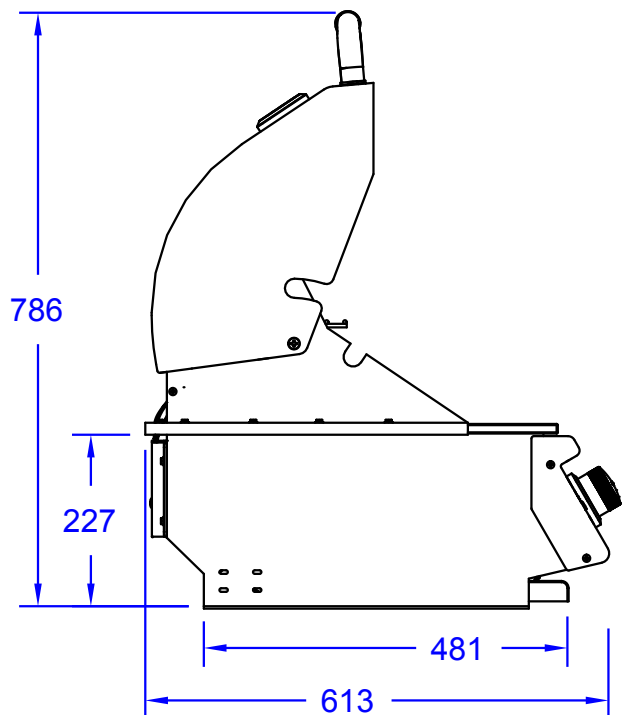

ITEM: #87048CE LPG
LONESTAR BUILT-IN
SPEC SHEET

Isometric View

Front View

Side View

NOTES:

ITEMS: # 87048CE LPG, 87049CE NG

1. CUTOUT DIMENSIONS 789W X 524 D X 190 H

2. DIMENSIONS IN MM

3. SCALE: 1 :10 (Printer page scaling none, do not use fit to printable area option)

4. REVISION: 09/2017

ITEM: #87001CE LPG
LONESTAR CART
SPEC SHEET

Isometric View

Front View

Side View

NOTES:

ITEM: # 87001CE LP, # 87002CE NG

1. DIMENSIONS IN MM.

2. SCALE: 1 : 15 (Printer page scaling none, do not use fit to printable area option)

3. REVISION: 11/2017

Lonestar Cart

Standard Features	
Lonestar Cart	#87001CE-LPG
	#87002CE-NG
Lonestar Built-In	#87048CE-LPG
	#87049CE-NG
Recommended Use	Commercial Residential
Cooking Power-kWh	17.60 kWh
Burners	4-Welded S/Steel Bar Burners
Infrared Back Burner	✘
Cast Stainless Steel Double Side Burners	✘
Piezo Igniter	✔
Zinc Knobs	✔
Stainless Steel 304 Gauge	2.00 mm
Single Piece SS Dual Lined Hood	✔
Solid Stainless Steel Grates	✔
Heavy Duty Thermometer	✔
Solid S/Steel Warming Rack	✔
Stainless Steel Rotisserie Motor	✘
Stainless Steel Grease Tray	✔
Stainless Steel Side Shelves	✔
Twin Lighting System	✔
SS 304 Double Door Storage Cart	✔
SS 304 Door/Drawer Storage Cart	✘
Heavy Duty Castors	✔
CSA Certified	✔
CE Certified	✔
Lower Cooking Surface	76 x 49 cm
Upper Cooking Surface	76 x 18 cm
Warranty Details	
Fire Box & Roasting Hood	Lifetime
Cooking Grates	Lifetime
Burners	5 Years
Flame Tamers	5 Years
Packing Dimensions	
Grill Carton Length	88 cm
Grill Carton Width	66 cm
Grill Carton Height	63 cm
Grill Carton Cube	0.37 M ³
Grill Carton Weight	60.00 Kg
Cart Carton Length	90 cm
Cart Carton Width	58 cm
Cart Carton Height	82 cm
Cart Carton Cube	0.43 M ³
Cart Carton Weight	40.00 Kg