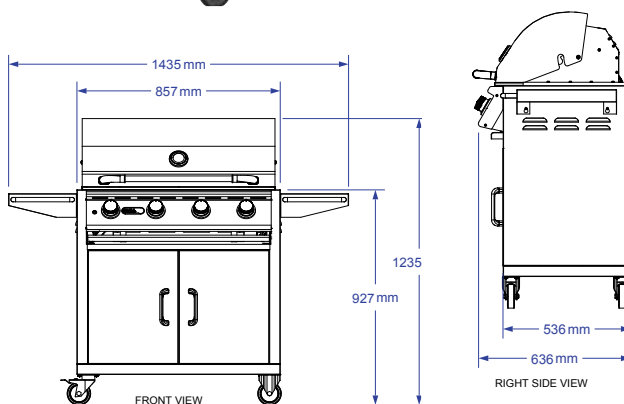

ITEM: #87048CE LPG
LONESTAR BUILT-IN
SPEC SHEET

Isometric View

Front View

Side View

NOTES:

ITEMS: # 87048CE LPG, 87049CE NG

1. CUTOUT DIMENSIONS 789W X 524 D X 190 H

2. DIMENSIONS IN MM

3. SCALE: 1 :10 (Printer page scaling none, do not use fit to printable area option)

4. REVISION: 09/2017

ITEM: #87001CE LPG
LONESTAR CART
SPEC SHEET

Isometric View

Front View

Side View

NOTES:

ITEM: # 87001CE LP, # 87002CE NG

1. DIMENSIONS IN MM.

2. SCALE: 1 : 15 (Printer page scaling none, do not use fit to printable area option)

3. REVISION: 11/2017

Lonestar Cart

Standard Features	
Lonestar Cart	#87001CE-LPG
	#87002CE-NG
Lonestar Built-In	#87048CE-LPG
	#87049CE-NG
Recommended Use	Commercial Residential
Cooking Power-kWh	17.60 kWh
Burners	4-Welded S/Steel Bar Burners
Infrared Back Burner	✘
Cast Stainless Steel Double Side Burners	✘
Piezo Igniter	✔
Zinc Knobs	✔
Stainless Steel 304 Gauge	2.00 mm
Single Piece SS Dual Lined Hood	✔
Solid Stainless Steel Grates	✔
Heavy Duty Thermometer	✔
Solid S/Steel Warming Rack	✔
Stainless Steel Rotisserie Motor	✘
Stainless Steel Grease Tray	✔
Stainless Steel Side Shelves	✔
Twin Lighting System	✔
SS 304 Double Door Storage Cart	✔
SS 304 Door/Drawer Storage Cart	✘
Heavy Duty Castors	✔
CSA Certified	✔
CE Certified	✔
Lower Cooking Surface	76 x 49 cm
Upper Cooking Surface	76 x 18 cm
Warranty Details	
Fire Box & Roasting Hood	Lifetime
Cooking Grates	Lifetime
Burners	5 Years
Flame Tamers	5 Years
Packing Dimensions	
Grill Carton Length	88 cm
Grill Carton Width	66 cm
Grill Carton Height	63 cm
Grill Carton Cube	0.37 M ³
Grill Carton Weight	60.00 Kg
Cart Carton Length	90 cm
Cart Carton Width	58 cm
Cart Carton Height	82 cm
Cart Carton Cube	0.43 M ³
Cart Carton Weight	40.00 Kg