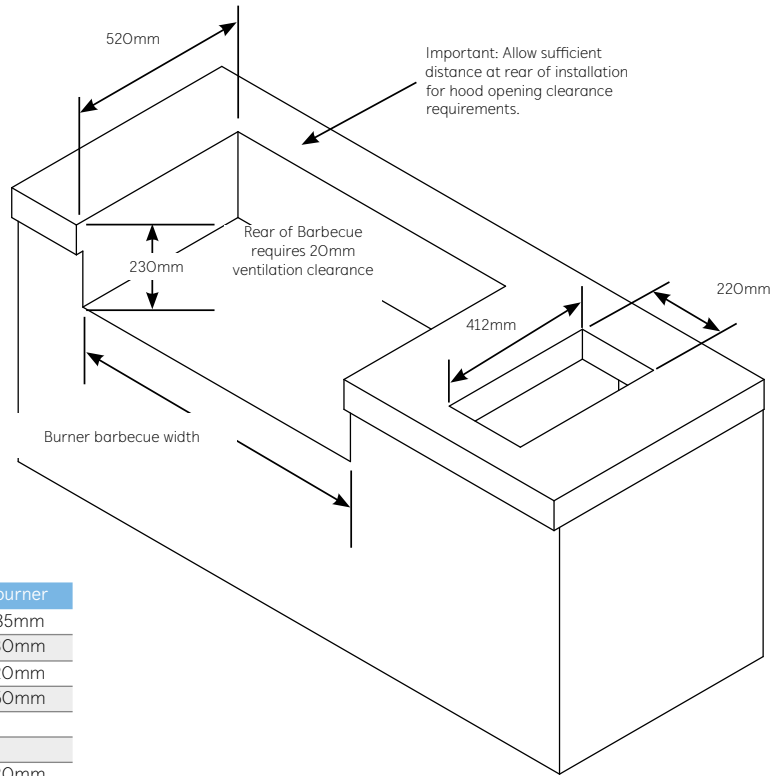

SIGNATURE BUILT-IN SERIES CUT OUT DIMENSIONS

For built-in installations: islands, masonry, other non-combustible material structures.

Signature Series Built-In Barbecues	4 burner	5 burner
Width	828mm	985mm
Height	230mm	230mm
Depth (includes 20mm rear ventilation clearance)	520mm	520mm
Minimum clearance to combustible materials	450mm	450mm

Side / Wok Burner		
Width	220mm	220mm
Depth	412mm	412mm
Minimum clearance to combustible materials	450mm	450mm

To suit models BS12850S, BS12840S, BS12350, BS12340, BS12850, BS12840, BS19952 and BS19942