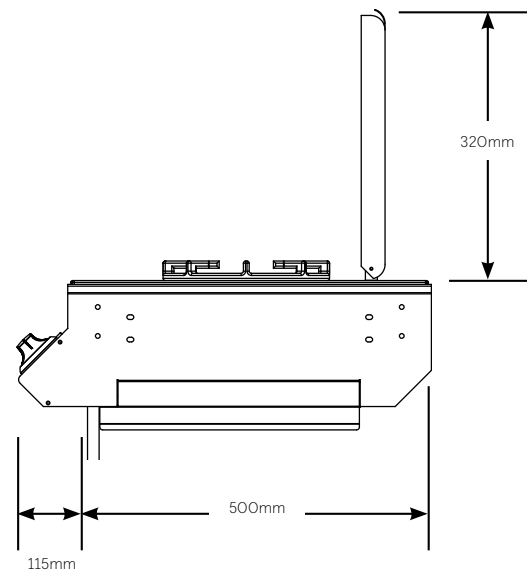

SIGNATURE SL BUILT-IN SERIES CUT OUT DIMENSIONS

For built-in installations: islands, masonry, other non-combustible material structures.

Signature SL Built-In Barbecues	4 burner	5 burner
Width	1190mm	1345mm
Height	270mm	270mm
Depth (includes 20mm rear ventilation clearance)	520mm	520mm
Minimum clearance to combustible materials	450mm	450mm

To suit models BS31560 and BS31550

Please note: Dimensions to be used as a guide only. All customers MUST refer to the user manual supplied with the product for detailed installation instructions.