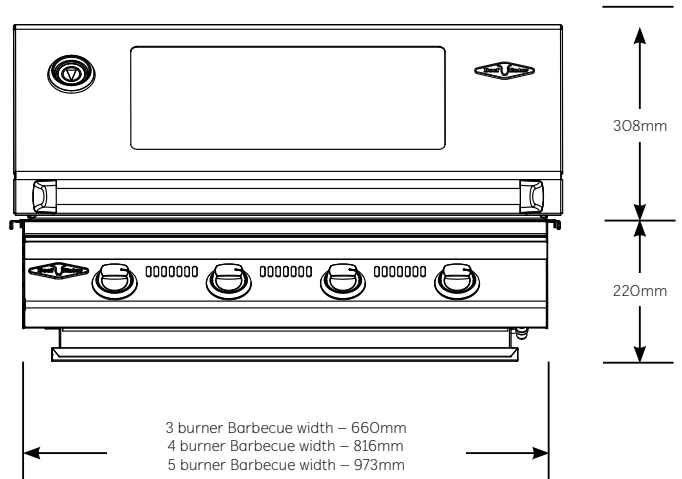

Please note: Dimensions to be used as a guide only. All customers MUST refer to the user manual supplied with the product for detailed installation instructions.