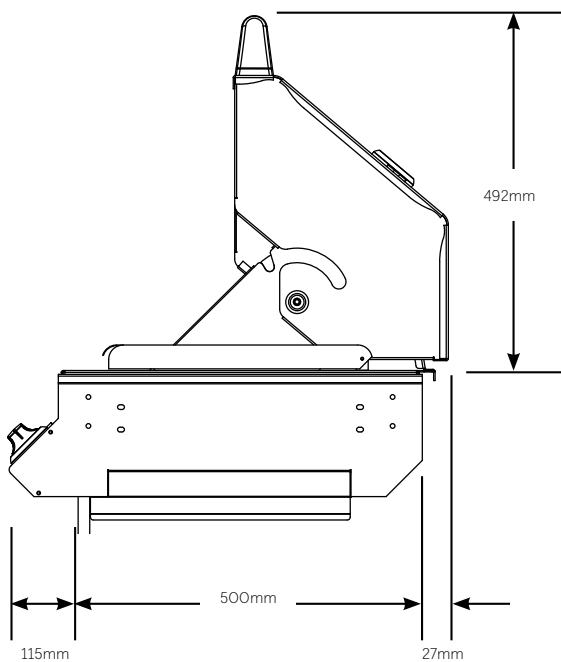

SIGNATURE SL BUILT-IN SERIES CUT OUT DIMENSIONS

For built-in installations: islands, masonry, other non-combustible material structures.

Signature SL Built-In Barbecues	4 burner	5 burner
Width	1190mm	1345mm
Height	270mm	270mm
Depth (includes 20mm rear ventilation clearance)	520mm	520mm
Minimum clearance to combustible materials	450mm	450mm

To suit models BS31560 and BS31550

Please note: Dimensions to be used as a guide only. All customers MUST refer to the user manual supplied with the product for detailed installation instructions.