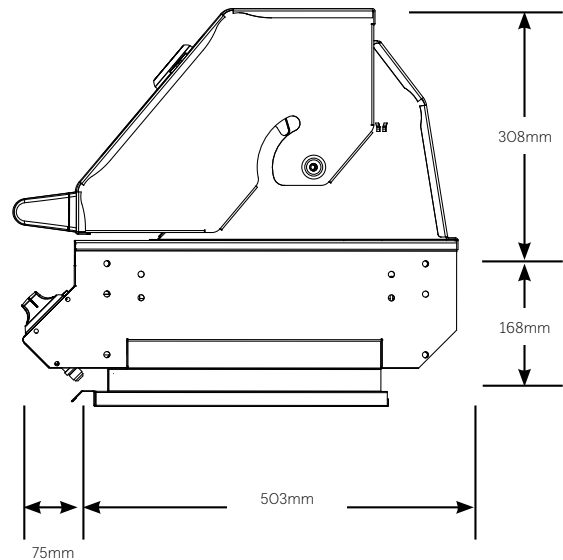

SIGNATURE SL BUILT-IN SERIES CUT OUT DIMENSIONS

For built-in installations: islands, masonry, other non-combustible material structures.

Signature SL Built-In Barbecues	4 burner	5 burner
Width	1190mm	1345mm
Height	270mm	270mm
Depth (includes 20mm rear ventilation clearance)	520mm	520mm
Minimum clearance to combustible materials	450mm	450mm

To suit models BS31560 and BS31550

Please note: Dimensions to be used as a guide only. All customers MUST refer to the user manual supplied with the product for detailed installation instructions.

SIGNATURE BUILT-IN SERIES CUT OUT DIMENSIONS

For built-in installations: islands, masonry, other non-combustible material structures.

Signature Series Built-In Barbecues	4 burner	5 burner
Width	828mm	985mm
Height	230mm	230mm
Depth (includes 20mm rear ventilation clearance)	520mm	520mm
Minimum clearance to combustible materials	450mm	450mm

Side / Wok Burner		
Width	220mm	220mm
Depth	412mm	412mm
Minimum clearance to combustible materials	450mm	450mm

To suit models BS12850S, BS12840S, BS12350, BS12340, BS12850, BS12840, BS19952 and BS19942