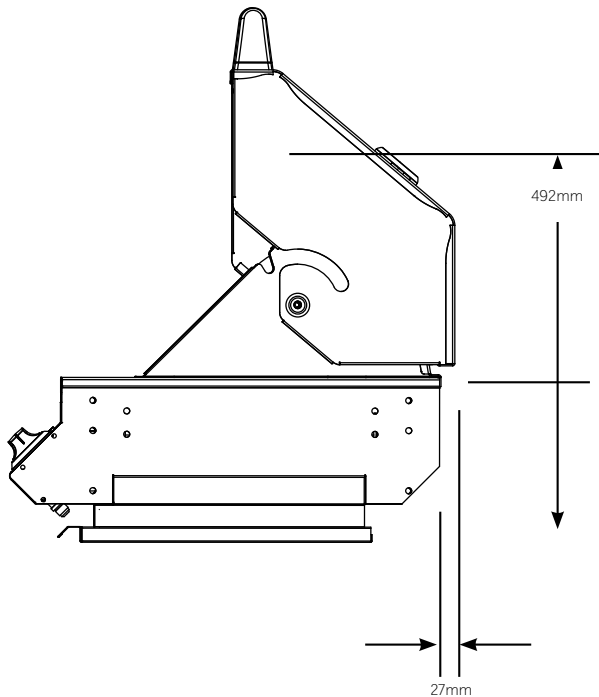

SIGNATURE SL BUILT-IN SERIES CUT OUT DIMENSIONS

For built-in installations: islands, masonry, other non-combustible material structures.

Signature SL Built-In Barbecues	4 burner	5 burner
Width	1190mm	1345mm
Height	270mm	270mm
Depth (includes 20mm rear ventilation clearance)	520mm	520mm
Minimum clearance to combustible materials	450mm	450mm

To suit models BS31560 and BS31550

Please note: Dimensions to be used as a guide only. All customers MUST refer to the user manual supplied with the product for detailed installation instructions.

SIGNATURE BUILT-IN SERIES CUT OUT DIMENSIONS

For built-in installations: islands, masonry, other non-combustible material structures.

Signature Series Built-In Barbecues	4 burner	5 burner
Width	828mm	985mm
Height	230mm	230mm
Depth (includes 20mm rear ventilation clearance)	520mm	520mm
Minimum clearance to combustible materials	450mm	450mm

Side / Wok Burner		
Width	220mm	220mm
Depth	412mm	412mm
Minimum clearance to combustible materials	450mm	450mm

To suit models BS12850S, BS12840S, BS12350, BS12340, BS12850, BS12840, BS19952 and BS19942