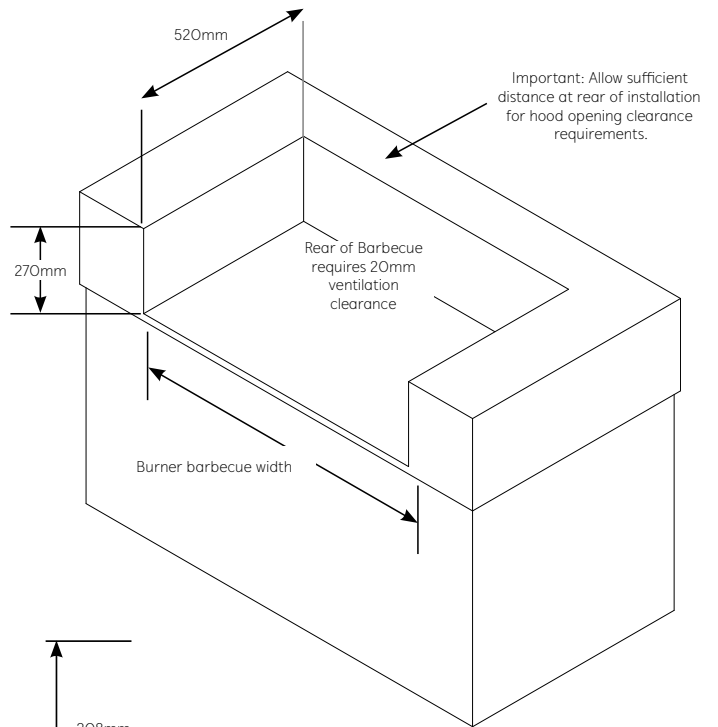

SIGNATURE SL BUILT-IN SERIES CUT OUT DIMENSIONS

For built-in installations: islands, masonry, other non-combustible material structures.

Signature SL Built-In Barbecues	4 burner	5 burner
Width	1190mm	1345mm
Height	270mm	270mm
Depth (includes 20mm rear ventilation clearance)	520mm	520mm
Minimum clearance to combustible materials	450mm	450mm

To suit models BS31560 and BS31550

Please note: Dimensions to be used as a guide only. All customers MUST refer to the user manual supplied with the product for detailed installation instructions.