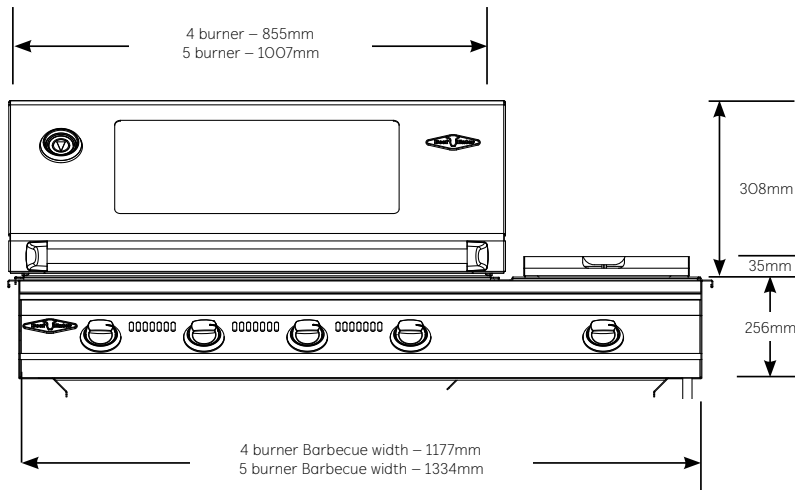

SIGNATURE SL BUILT-IN SERIES CUT OUT DIMENSIONS

For built-in installations: islands, masonry, other non-combustible material structures.

Signature SL Built-In Barbecues	4 burner	5 burner
Width	1190mm	1345mm
Height	270mm	270mm
Depth (includes 20mm rear ventilation clearance)	520mm	520mm
Minimum clearance to combustible materials	450mm	450mm

To suit models BS31560 and BS31550

Please note: Dimensions to be used as a guide only. All customers MUST refer to the user manual supplied with the product for detailed installation instructions.