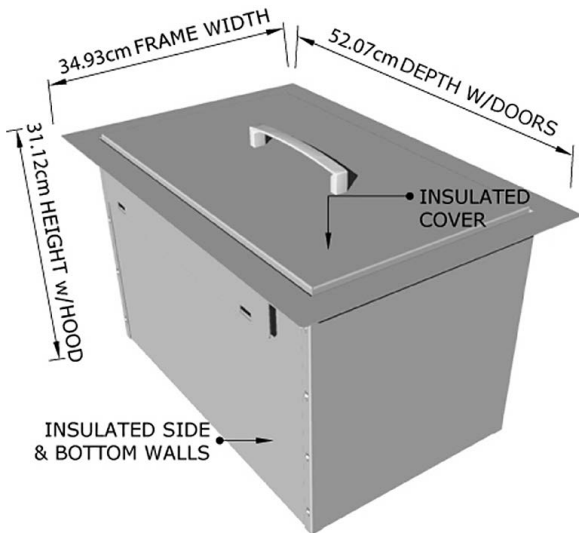

PRODUCT

35,56cm X 30,48cm
Height Drop In Ice
Chest
Item No. B-IC14

DESCRIPTION

Over/Under 35,56cm x 30,48cm Height
Single Basin Insulated Wall Ice
Chest w/Insulated Cover

PRODUCT DIMENSIONS

34,93cm WIDTH x 31,12cm HEIGHT
x 52,07cm DEPTH (PRODUCT SIZE)
30,80cm WIDTH x 35,56cm HEIGHT
x 46,67cm DEPTH (CUT-OUT)

SPECIFICATIONS

16 Gauge 304 SS for Ice Chest Frame,
20 Gauge 304 SS for Inside Material, 20
Gauge 201 SS for Outside Box (Under
Counter Material), 18 Gauge 304 SS for
Outside of Cover & 24 Gauge for inside
material

WARRANTY

COMPONENT FINISH ----- **2 YEARS**
HANDLE ----- **1 YEAR**
DRAIN ----- **1 YEAR**
SEE PRODUCT WARRANTY FOR DETAILS

Product Dimensions

EXACT MEASUREMENTS