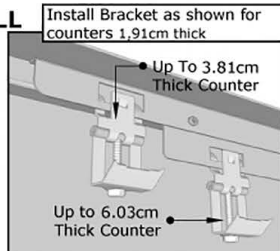

PRODUCT

35,56cm X 30,48cm
Height Drop In Ice
Chest
Item No. B-IC14

DESCRIPTION

Over/Under 35,56cm x 30,48cm Height
Single Basin Insulated Wall Ice
Chest w/Insulated Cover

PRODUCT DIMENSIONS

34,93cm WIDTH x 31,12cm HEIGHT
x 52,07cm DEPTH (PRODUCT SIZE)
30,80cm WIDTH x 35,56cm HEIGHT
x 46,67cm DEPTH (CUT-OUT)

WARRANTY

COMPONENT FINISH ----- **2 YEARS**
HANDLE ----- **1 YEAR**
DRAIN ----- **1 YEAR**
SEE PRODUCT WARRANTY FOR DETAILS

Product Dimensions

EXACT MEASUREMENTS

Product Features

3,18cm OUTSIDE
FLANGE OVERHANG

EXTRA DEEP FLANGE
FOR COUNTERS UP
TO 6,03cm INCH
THICK

3,49cm FLANGE
HEIGHT

4,45cm DRAIN HEIGHT

EXPANDED IMAGE

Product Installation

OVER COUNTER CUT-OUT SIZE IS
30,80cm WIDTH BY 35,56cm HEIGHT BY 46,67cm DEPTH

UNDER COUNTER CUT-OUT SIZE IS
30,16cm WIDTH BY 38,10cm HEIGHT BY 46.04cm DEPTH

OVER/UNDER VIEW

OVER COUNTER INSTALL

INSTALL BRACKET AS SHOWN

Distribuidor oficial para España:

**The Barbecue Store
Avda. Carmen Saenz de Tejada, 1
29650 Mijas Costa (Málaga)
Teléfono: 952477152 - 952477161
Fax.: 952580781
Email: dmbriico2@telefonica.net
<http://www.thebarbecuestore.es>**