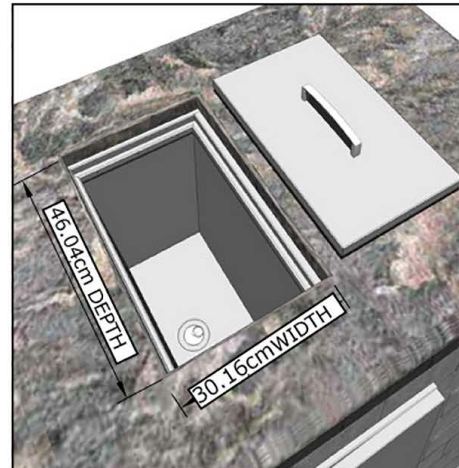

PRODUCT

35,56cm X 30,48cm
Height Drop In Ice
Chest
Item No. B-IC14

DESCRIPTION

Over/Under 35,56cm x 30,48cm Height
Single Basin Insulated Wall Ice
Chest w/Insulated Cover

PRODUCT DIMENSIONS

34,93cm WIDTH x 31,12cm HEIGHT
x 52,07cm DEPTH (PRODUCT SIZE)
30,80cm WIDTH x 35,56cm HEIGHT
x 46,67cm DEPTH (CUT-OUT)

SPECIFICATIONS

16 Gauge 304 SS for Ice Chest Frame,
20 Gauge 304 SS for Inside Material, 20
Gauge 201 SS for Outside Box (Under
Counter Material), 18 Gauge 304 SS for
Outside of Cover & 24 Gauge for inside
material

EXTRA DEEP FLANGE
FOR COUNTERS UP
TO 6,03cm INCH
THICK

3,49cm FLANGE
HEIGHT

4,45cm DRAIN HEIGHT

EXPANDED IMAGE

Product Installation

OVER COUNTER CUT-OUT SIZE IS
30,80cm WIDTH BY 35,56cm HEIGHT BY 46,67cm DEPTH

UNDER COUNTER CUT-OUT SIZE IS
30,16cm WIDTH BY 38,10cm HEIGHT BY 46.04cm DEPTH

OVER/UNDER VIEW

OVER COUNTER INSTALL

INSTALL BRACKET AS SHOWN

Distribuidor oficial para España:

**The Barbecue Store
Avda. Carmen Saenz de Tejada, 1
29650 Mijas Costa (Málaga)
Teléfono: 952477152 - 952477161
Fax.: 952580781
Email: dmbriico2@telefonica.net
<http://www.thebarbecuestore.es>**