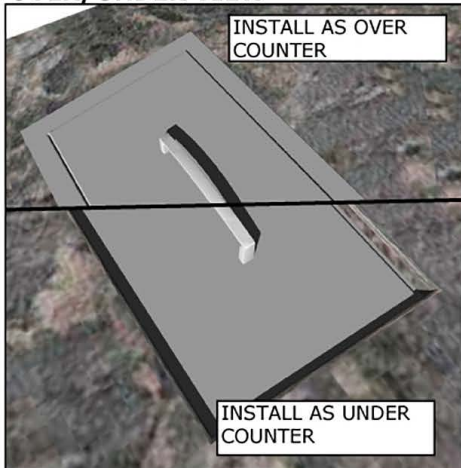

PRODUCT

35,56cm X 30,48cm
Height Drop In Ice
Chest
Item No. B-IC14

DESCRIPTION

Over/Under 35,56cm x 30,48cm Height
Single Basin Insulated Wall Ice
Chest w/Insulated Cover

PRODUCT DIMENSIONS

34,93cm WIDTH x 31,12cm HEIGHT
x 52,07cm DEPTH (PRODUCT SIZE)
30,80cm WIDTH x 35,56cm HEIGHT
x 46,67cm DEPTH (CUT-OUT)

EXTRA DEEP FLANGE
FOR COUNTERS UP
TO 6,03cm INCH
THICK

3,49cm FLANGE
HEIGHT

4,45cm DRAIN HEIGHT

EXPANDED IMAGE

Product Installation

OVER COUNTER CUT-OUT SIZE IS
30,80cm WIDTH BY 35,56cm HEIGHT BY 46,67cm DEPTH

UNDER COUNTER CUT-OUT SIZE IS
30,16cm WIDTH BY 38,10cm HEIGHT BY 46.04cm DEPTH

OVER/UNDER VIEW

OVER COUNTER INSTALL

INSTALL BRACKET AS SHOWN

Distribuidor oficial para España:

**The Barbecue Store
Avda. Carmen Saenz de Tejada, 1
29650 Mijas Costa (Málaga)
Teléfono: 952477152 - 952477161
Fax.: 952580781
Email: dmbriico2@telefonica.net
<http://www.thebarbecuestore.es>**