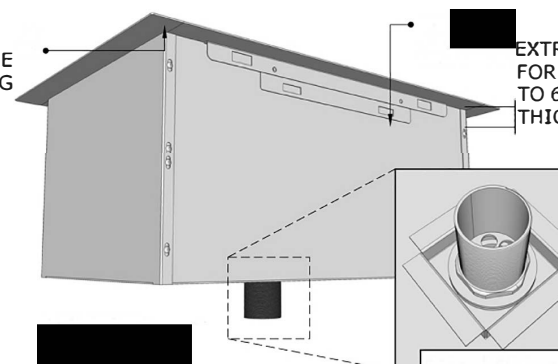

PRODUCT

35,56cm X 30,48cm
Height Drop In Ice
Chest
Item No. B-IC14

DESCRIPTION

Over/Under 35,56cm x 30,48cm Height
Single Basin Insulated Wall Ice
Chest w/Insulated Cover

PRODUCT DIMENSIONS

34,93cm WIDTH x 31,12cm HEIGHT
x 52,07cm DEPTH (PRODUCT SIZE)
30,80cm WIDTH x 35,56cm HEIGHT
x 46,67cm DEPTH (CUT-OUT)

WARRANTY

COMPONENT FINISH ----- **2 YEARS**
HANDLE ----- **1 YEAR**
DRAIN ----- **1 YEAR**
SEE PRODUCT WARRANTY FOR DETAILS

Product Dimensions

EXACT MEASUREMENTS

Product Features

3,18cm OUTSIDE
FLANGE OVERHANG

EXTRA DEEP FLANGE
FOR COUNTERS UP
TO 6,03cm INCH
THICK

3,49cm FLANGE
HEIGHT

4,45cm DRAIN HEIGHT

EXPANDED IMAGE

Product Installation

OVER COUNTER CUT-OUT SIZE IS
30,80cm WIDTH BY 35,56cm HEIGHT BY 46,67cm DEPTH

UNDER COUNTER CUT-OUT SIZE IS
30,16cm WIDTH BY 38,10cm HEIGHT BY 46.04cm DEPTH

OVER/UNDER VIEW

OVER COUNTER INSTALL

INSTALL BRACKET AS SHOWN

Distribuidor oficial para España:

**The Barbecue Store
Avda. Carmen Saenz de Tejada, 1
29650 Mijas Costa (Málaga)
Teléfono: 952477152 - 952477161
Fax.: 952580781
Email: dmbriico2@telefonica.net
<http://www.thebarbecuestore.es>**