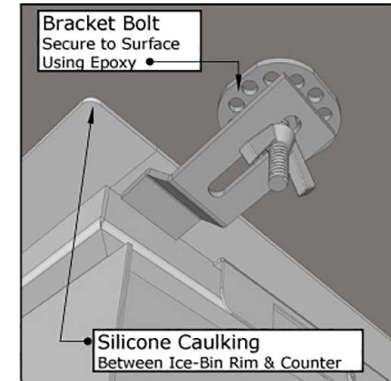

EXTRA DEEP FLANGE
FOR COUNTERS UP
TO 6,03cm INCH
THICK

3,49cm FLANGE
HEIGHT

4,45cm DRAIN HEIGHT

EXPANDED IMAGE

Product Installation

OVER COUNTER CUT-OUT SIZE IS
30,80cm WIDTH BY 35,56cm HEIGHT BY 46,67cm DEPTH

UNDER COUNTER CUT-OUT SIZE IS
30,16cm WIDTH BY 38,10cm HEIGHT BY 46.04cm DEPTH

OVER/UNDER VIEW

OVER COUNTER INSTALL

INSTALL BRACKET AS SHOWN

Distribuidor oficial para España:

**The Barbecue Store
Avda. Carmen Saenz de Tejada, 1
29650 Mijas Costa (Málaga)
Teléfono: 952477152 - 952477161
Fax.: 952580781
Email: dmbriico2@telefonica.net
<http://www.thebarbecuestore.es>**