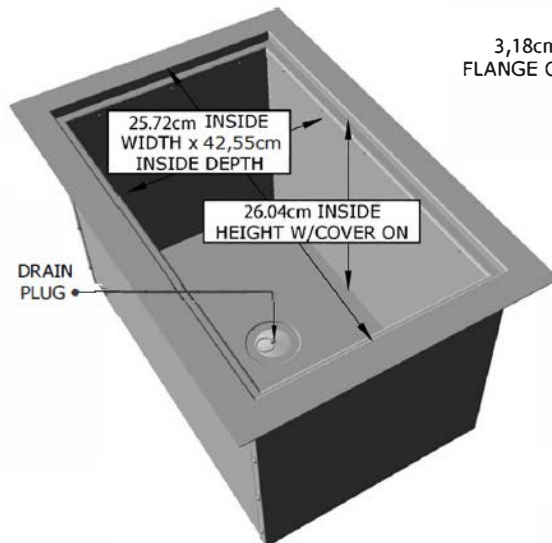

Product Features

3,18cm OUTSIDE
FLANGE OVERHANG