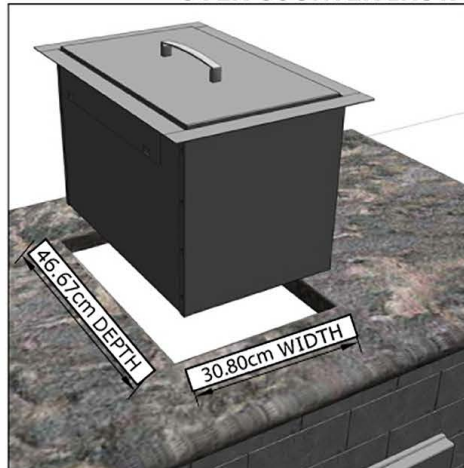

PRODUCT

35,56cm X 30,48cm
Height Drop In Ice
Chest
Item No. B-IC14

DESCRIPTION

Over/Under 35,56cm x 30,48cm Height
Single Basin Insulated Wall Ice
Chest w/Insulated Cover

PRODUCT DIMENSIONS

34,93cm WIDTH x 31,12cm HEIGHT
x 52,07cm DEPTH (PRODUCT SIZE)
30,80cm WIDTH x 35,56cm HEIGHT
x 46,67cm DEPTH (CUT-OUT)

EXTRA DEEP FLANGE
FOR COUNTERS UP
TO 6,03cm INCH
THICK

3,49cm FLANGE
HEIGHT

4,45cm DRAIN HEIGHT

EXPANDED IMAGE

Product Installation

OVER COUNTER CUT-OUT SIZE IS
30,80cm WIDTH BY 35,56cm HEIGHT BY 46,67cm DEPTH

UNDER COUNTER CUT-OUT SIZE IS
30,16cm WIDTH BY 38,10cm HEIGHT BY 46.04cm DEPTH

OVER/UNDER VIEW

OVER COUNTER INSTALL

INSTALL BRACKET AS SHOWN

Distribuidor oficial para España:

**The Barbecue Store
Avda. Carmen Saenz de Tejada, 1
29650 Mijas Costa (Málaga)
Teléfono: 952477152 - 952477161
Fax.: 952580781
Email: dmbriico2@telefonica.net
<http://www.thebarbecuestore.es>**