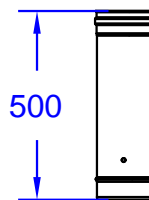

ITEMS: #66040CE  
**EXTRA LARGE WOOD  
 FIRED PIZZA OVEN  
 SPEC SHEET**

Isometric View

Top View

Side View

Front View

Chimney Top View

Chimney Duct

Chimney Cover with Hat

NOTES:

ITEM: 66040CE

1. DIMENSIONS IN MM

2. SCALE: 1 : 20 (Printer page scaling none, do not use fit to printable area option)

3. REVISION: 11/2017

**Distribuidor oficial para España:**

**The Barbecue Store**