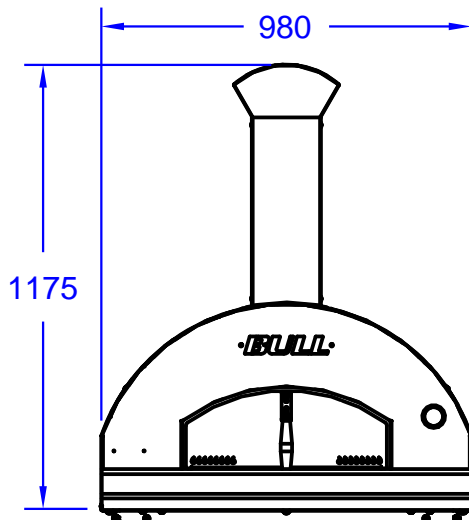

ITEMS: #66040CE  
**EXTRA LARGE WOOD  
 FIRED PIZZA OVEN  
 SPEC SHEET**

Isometric View

Top View

Side View

Front View

Chimney Top View

Chimney Duct

Chimney Cover with Hat

NOTES:

ITEM: 66040CE

1. DIMENSIONS IN MM

2. SCALE: 1 : 20 (Printer page scaling none, do not use fit to printable area option)

3. REVISION: 11/2017

**Distribuidor oficial para España:**

**The Barbecue Store**