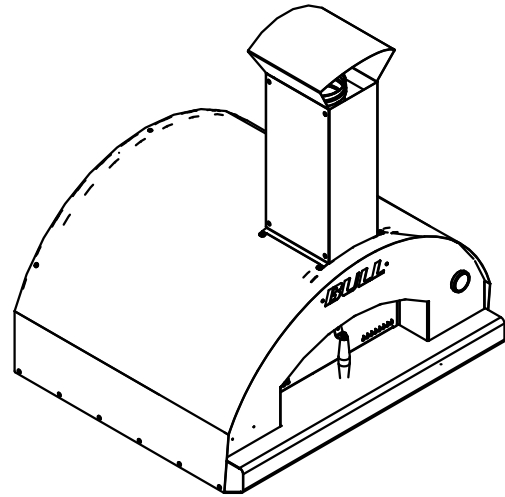

ITEMS: #66040CE  
**EXTRA LARGE WOOD  
 FIRED PIZZA OVEN  
 SPEC SHEET**

Isometric View

Top View

Side View

Front View

Chimney Top View

Chimney Duct

Chimney Cover with Hat

NOTES:

ITEM: 66040CE

1. DIMENSIONS IN MM

2. SCALE: 1 : 20 (Printer page scaling none, do not use fit to printable area option)

3. REVISION: 11/2017

**Distribuidor oficial para España:**

**The Barbecue Store**