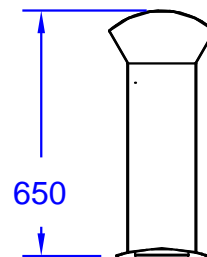

ITEMS: #66040CE  
**EXTRA LARGE WOOD  
 FIRED PIZZA OVEN  
 SPEC SHEET**

Isometric View

Top View

Side View

Front View

Chimney Top View

Chimney Duct

Chimney Cover with Hat

NOTES:

ITEM: 66040CE

1. DIMENSIONS IN MM

2. SCALE: 1 : 20 (Printer page scaling none, do not use fit to printable area option)

3. REVISION: 11/2017

**Distribuidor oficial para España:**

**The Barbecue Store**