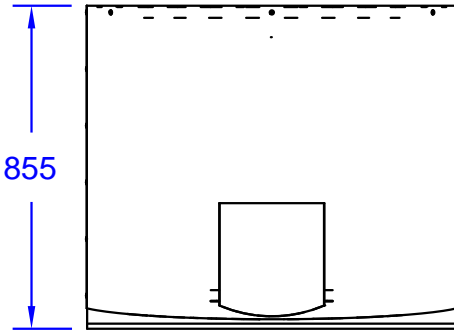

ITEMS: #66040CE  
**EXTRA LARGE WOOD  
 FIRED PIZZA OVEN  
 SPEC SHEET**

Isometric View

Top View

Side View

Front View

Chimney Top View

Chimney Duct

Chimney Cover with Hat

NOTES:

ITEM: 66040CE

1. DIMENSIONS IN MM

2. SCALE: 1 : 20 (Printer page scaling none, do not use fit to printable area option)

3. REVISION: 11/2017

**Distribuidor oficial para España:**

**The Barbecue Store**