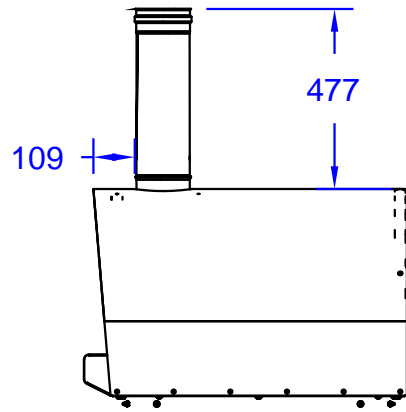

ITEMS: #66040CE  
**EXTRA LARGE WOOD  
 FIRED PIZZA OVEN  
 SPEC SHEET**

Isometric View

Top View

Side View

Front View

Chimney Top View

Chimney Duct

Chimney Cover with Hat

NOTES:

ITEM: 66040CE

1. DIMENSIONS IN MM

2. SCALE: 1 : 20 (Printer page scaling none, do not use fit to printable area option)

3. REVISION: 11/2017

**Distribuidor oficial para España:**

**The Barbecue Store**