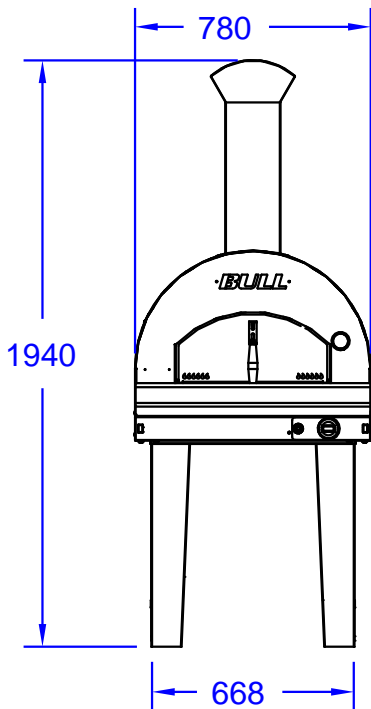

ITEMS: #66125CE
**LARGE GAS FIRED
 PIZZA OVEN
 CART**
 SPEC SHEET

Isometric View

Front View

Side View

Chimney Top View

Chimney Duct

Chimney Cover with Hat

NOTES:

ITEM: 66125CE

1. DIMENSIONS IN MM

2. SCALE: 1 : 25 Printer page scaling none, do not use fit to printable area option)

3. REVISION: 11/2017

GAS SPECIFICATIONS:

NATURAL GAS(METANO) 20 mbar 1.4 m³/hr

LPG (Propane/Butane) 30 mbar 2.00 l/hr