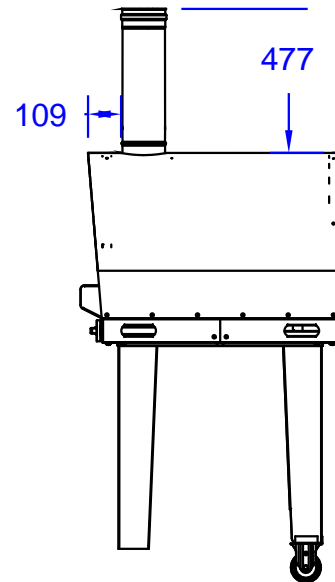

ITEMS: #66125CE
**LARGE GAS FIRED
 PIZZA OVEN
 CART**
 SPEC SHEET

Isometric View

Front View

Side View

Chimney Top View

Chimney Duct

Chimney Cover with Hat

NOTES:

ITEM: 66125CE

1. DIMENSIONS IN MM

2. SCALE: 1 : 25 Printer page scaling none, do not use fit to printable area option)

3. REVISION: 11/2017

GAS SPECIFICATIONS:

NATURAL GAS(METANO) 20 mbar 1.4 m³/hr

LPG (Propane/Butane) 30 mbar 2.00 l/hr