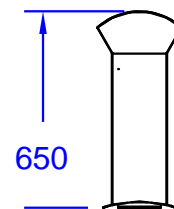

ITEMS: #66125CE
**LARGE GAS FIRED
 PIZZA OVEN
 CART**
 SPEC SHEET

Isometric View

Front View

Side View

Chimney Top View

Chimney Duct

Chimney Cover with Hat

NOTES:

ITEM: 66125CE

1. DIMENSIONS IN MM

2. SCALE: 1 : 25 Printer page scaling none, do not use fit to printable area option)

3. REVISION: 11/2017

GAS SPECIFICATIONS:

NATURAL GAS(METANO) 20 mbar 1.4 m³/hr

LPG (Propane/Butane) 30 mbar 2.00 l/hr