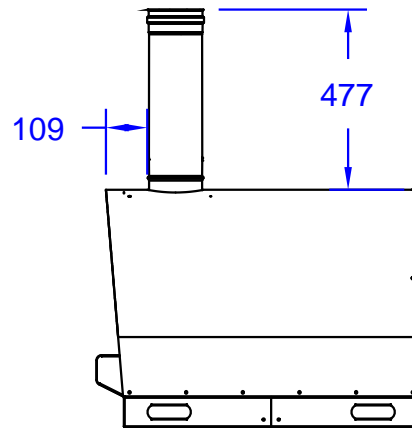

BULL
EUROPE

ITEMS: #66124CE
LARGE GAS FIRED
PIZZA OVEN
SPEC SHEET

Isometric View

Top View

Side View

Front View

Chimney Top View

Chimney Duct

Chimney Cover with Hat

NOTES:

ITEM: 66124CE

1. DIMENSIONS IN MM
2. SCALE: 1 : 20 (Printer page scaling none, do not use fit to printable area option)
3. REVISION: 11/2017

GAS SPECIFICATIONS:

NATURAL GAS(METANO) 20 mbar 1.4 m³/hr
LPG (Propane/Butane) 30 mbar 2.00 l/hr
12,000 Kcal/hr = 14.0KW
12,000 Kcal/hr = 14.0KW