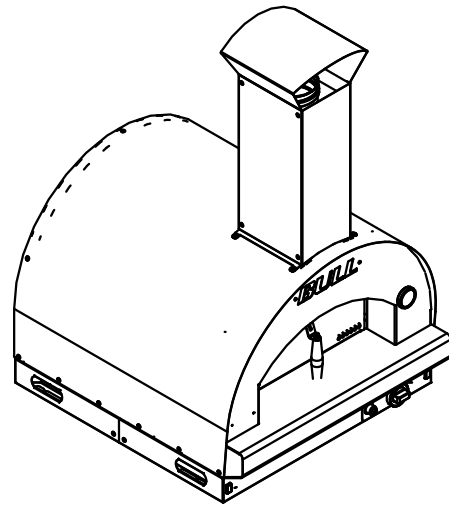

BULL
EUROPE

ITEMS: #66124CE
LARGE GAS FIRED
PIZZA OVEN
SPEC SHEET

Isometric View

Top View

Side View

Front View

Chimney Top View

Chimney Duct

Chimney Cover with Hat

NOTES:

ITEM: 66124CE

1. DIMENSIONS IN MM
2. SCALE: 1 : 20 (Printer page scaling none, do not use fit to printable area option)
3. REVISION: 11/2017

GAS SPECIFICATIONS:

NATURAL GAS(METANO) 20 mbar 1.4 m³/hr
LPG (Propane/Butane) 30 mbar 2.00 l/hr
12,000 Kcal/hr = 14.0KW
12,000 Kcal/hr = 14.0KW