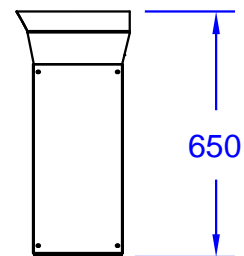

BULL
EUROPE

ITEMS: #66124CE
LARGE GAS FIRED
PIZZA OVEN
SPEC SHEET

Isometric View

Top View

Side View

Front View

Chimney Top View

Chimney Duct

Chimney Cover with Hat

NOTES:

ITEM: 66124CE

1. DIMENSIONS IN MM
2. SCALE: 1 : 20 (Printer page scaling none, do not use fit to printable area option)
3. REVISION: 11/2017

GAS SPECIFICATIONS:

NATURAL GAS(METANO) 20 mbar 1.4 m³/hr
LPG (Propane/Butane) 30 mbar 2.00 l/hr
12,000 Kcal/hr = 14.0KW
12,000 Kcal/hr = 14.0KW