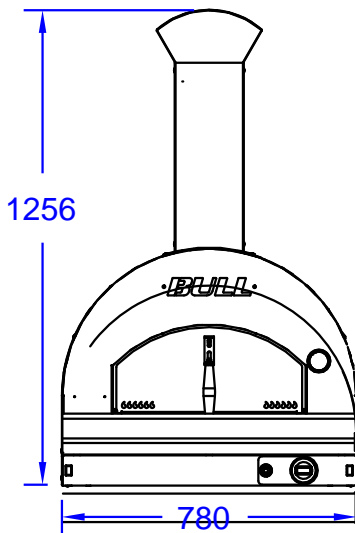

BULL
EUROPE

ITEMS: #66124CE
LARGE GAS FIRED
PIZZA OVEN
SPEC SHEET

Isometric View

Top View

Side View

Front View

Chimney Top View

Chimney Duct

Chimney Cover with Hat

NOTES:

ITEM: 66124CE

1. DIMENSIONS IN MM
2. SCALE: 1 : 20 (Printer page scaling none, do not use fit to printable area option)
3. REVISION: 11/2017

GAS SPECIFICATIONS:

NATURAL GAS(METANO) 20 mbar 1.4 m³/hr
LPG (Propane/Butane) 30 mbar 2.00 l/hr
12,000 Kcal/hr = 14.0KW
12,000 Kcal/hr = 14.0KW