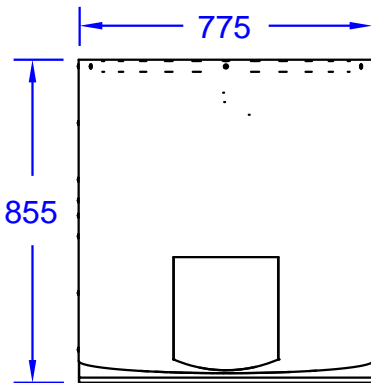

BULL
EUROPE

ITEMS: #66124CE
LARGE GAS FIRED
PIZZA OVEN
SPEC SHEET

Isometric View

Top View

Side View

Front View

Chimney Top View

Chimney Duct

Chimney Cover with Hat

NOTES:

ITEM: 66124CE

1. DIMENSIONS IN MM
2. SCALE: 1 : 20 (Printer page scaling none, do not use fit to printable area option)
3. REVISION: 11/2017

GAS SPECIFICATIONS:

NATURAL GAS(METANO) 20 mbar 1.4 m³/hr
LPG (Propane/Butane) 30 mbar 2.00 l/hr
12,000 Kcal/hr = 14.0KW
12,000 Kcal/hr = 14.0KW