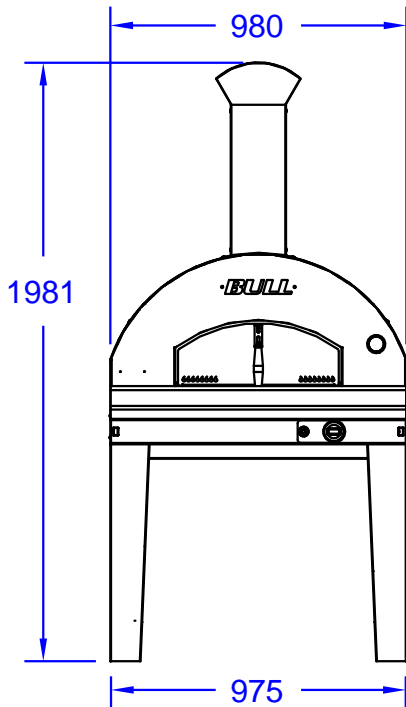

**BULL**  
EUROPE

ITEMS: #66142CE  
**EXTRA LARGE GAS  
FIRED PIZZA OVEN**

**CART  
SPEC SHEET**

Isometric View

Side View

Front View

Chimney Duct  
Top View

Chimney Duct

Chimney Cover  
with Hat

NOTES:

ITEM: 66142CE

1. DIMENSIONS IN MM

2. SCALE: 1 : 25 Printer page scaling none, do not use fit to printable area option)

3. REVISION: 11/2017

GAS SPECIFICATIONS:

NATURAL GAS(METANO) 20 mbar 1.4 m<sup>3</sup>/hr