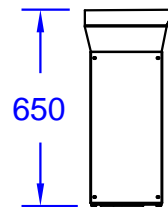

**BULL**  
EUROPE

ITEMS: #66142CE  
**EXTRA LARGE GAS  
FIRED PIZZA OVEN**

**CART  
SPEC SHEET**

Isometric View

Side View

Front View

Chimney Duct  
Top View

Chimney Duct

Chimney Cover  
with Hat

NOTES:

ITEM: 66142CE

1. DIMENSIONS IN MM

2. SCALE: 1 : 25 Printer page scaling none, do not use fit to printable area option)

3. REVISION: 11/2017

GAS SPECIFICATIONS:

NATURAL GAS(METANO) 20 mbar 1.4 m<sup>3</sup>/hr