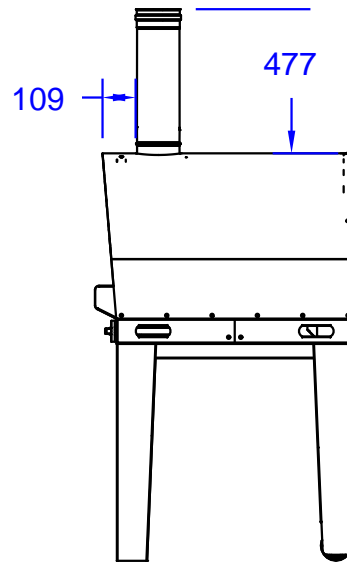

**BULL**  
EUROPE

ITEMS: #66142CE  
**EXTRA LARGE GAS  
FIRED PIZZA OVEN**

**CART  
SPEC SHEET**

Isometric View

Side View

Front View

Chimney Duct  
Top View

Chimney Duct

Chimney Cover  
with Hat

NOTES:

ITEM: 66142CE

1. DIMENSIONS IN MM

2. SCALE: 1 : 25 Printer page scaling none, do not use fit to printable area option)

3. REVISION: 11/2017

GAS SPECIFICATIONS:

NATURAL GAS(METANO) 20 mbar 1.4 m<sup>3</sup>/hr