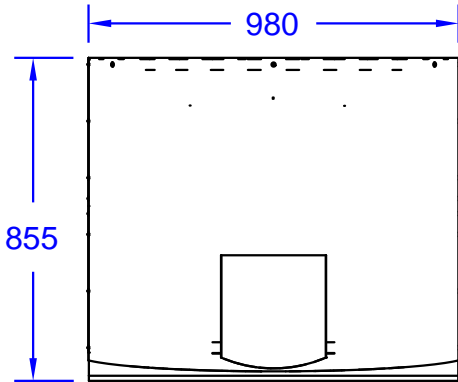

ITEMS: #66140CE  
**EXTRA LARGE GAS  
 FIRED PIZZA OVEN**  
 SPEC SHEET

Isometric View

Top View

Side View

Front View

Chimney Duct  
Top View

Chimney Duct

Chimney Cover  
with Hat

NOTES:

ITEM: 66140CE

1. DIMENSIONS IN MM

2. SCALE: 1 : 20 Printer page scaling none, do not use fit to printable area option)

3. REVISION: 11/2017

GAS SPECIFICATIONS:

NATURAL GAS(METANO) 20 mbar 1.4 m<sup>3</sup>/hr