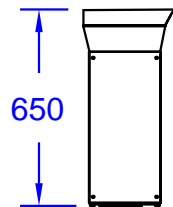

ITEMS: #66140CE  
**EXTRA LARGE GAS  
 FIRED PIZZA OVEN**  
 SPEC SHEET

Isometric View

Top View

Side View

Front View

Chimney Duct  
Top View

Chimney Duct

Chimney Cover  
with Hat

NOTES:

ITEM: 66140CE

1. DIMENSIONS IN MM

2. SCALE: 1 : 20 Printer page scaling none, do not use fit to printable area option)

3. REVISION: 11/2017

GAS SPECIFICATIONS:

NATURAL GAS(METANO) 20 mbar 1.4 m<sup>3</sup>/hr