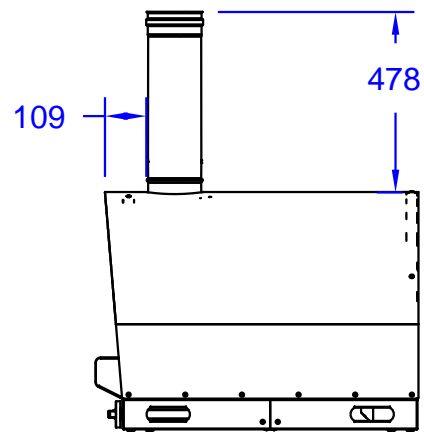

ITEMS: #66140CE  
**EXTRA LARGE GAS  
 FIRED PIZZA OVEN**  
 SPEC SHEET

Isometric View

Top View

Side View

Front View

Chimney Duct  
Top View

Chimney Duct

Chimney Cover  
with Hat

NOTES:

ITEM: 66140CE

1. DIMENSIONS IN MM

2. SCALE: 1 : 20 Printer page scaling none, do not use fit to printable area option)

3. REVISION: 11/2017

GAS SPECIFICATIONS:

NATURAL GAS(METANO) 20 mbar 1.4 m<sup>3</sup>/hr