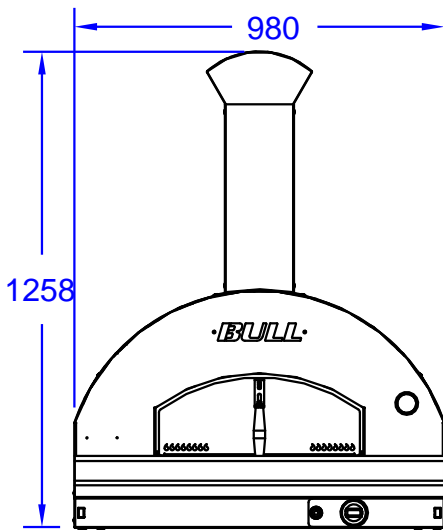

ITEMS: #66140CE  
**EXTRA LARGE GAS  
 FIRED PIZZA OVEN**  
 SPEC SHEET

Isometric View

Top View

Side View

Front View

Chimney Duct  
Top View

Chimney Duct

Chimney Cover  
with Hat

NOTES:

ITEM: 66140CE

1. DIMENSIONS IN MM

2. SCALE: 1 : 20 Printer page scaling none, do not use fit to printable area option)

3. REVISION: 11/2017

GAS SPECIFICATIONS:

NATURAL GAS(METANO) 20 mbar 1.4 m<sup>3</sup>/hr