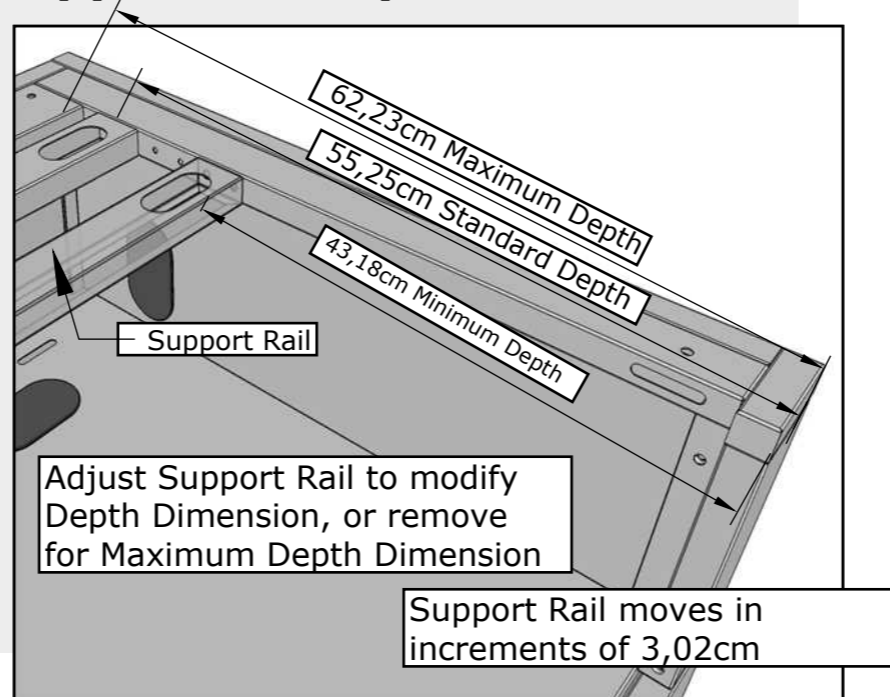

Support Rail Option