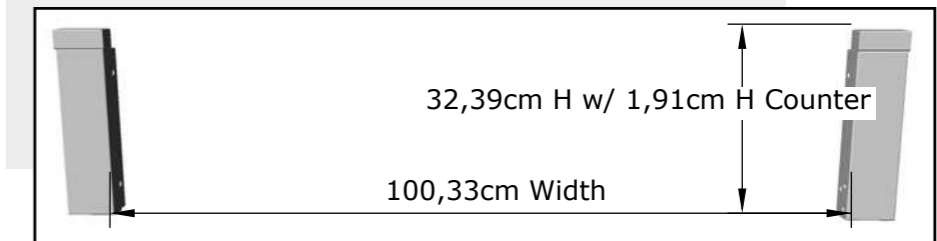

Item No. SCC46CTK3.25

COMES STANDARD