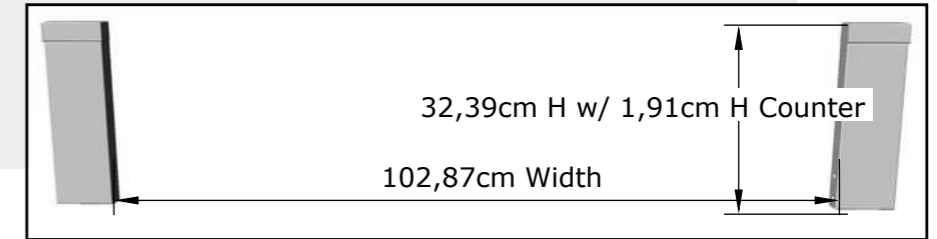

Trim-Kit Sleeve Dimensions

Compatible between 90,81cm to 102,87cm, 26,35cm to 32,39cm Max Height with counter at 1,91cm Height with Filler Rail installed or removed. (Additional Height can be adjusted by Removing Bottom Filler Rail or by adding a Thicker Counter or Backer Board)

Item No. SCC46CTK2.5