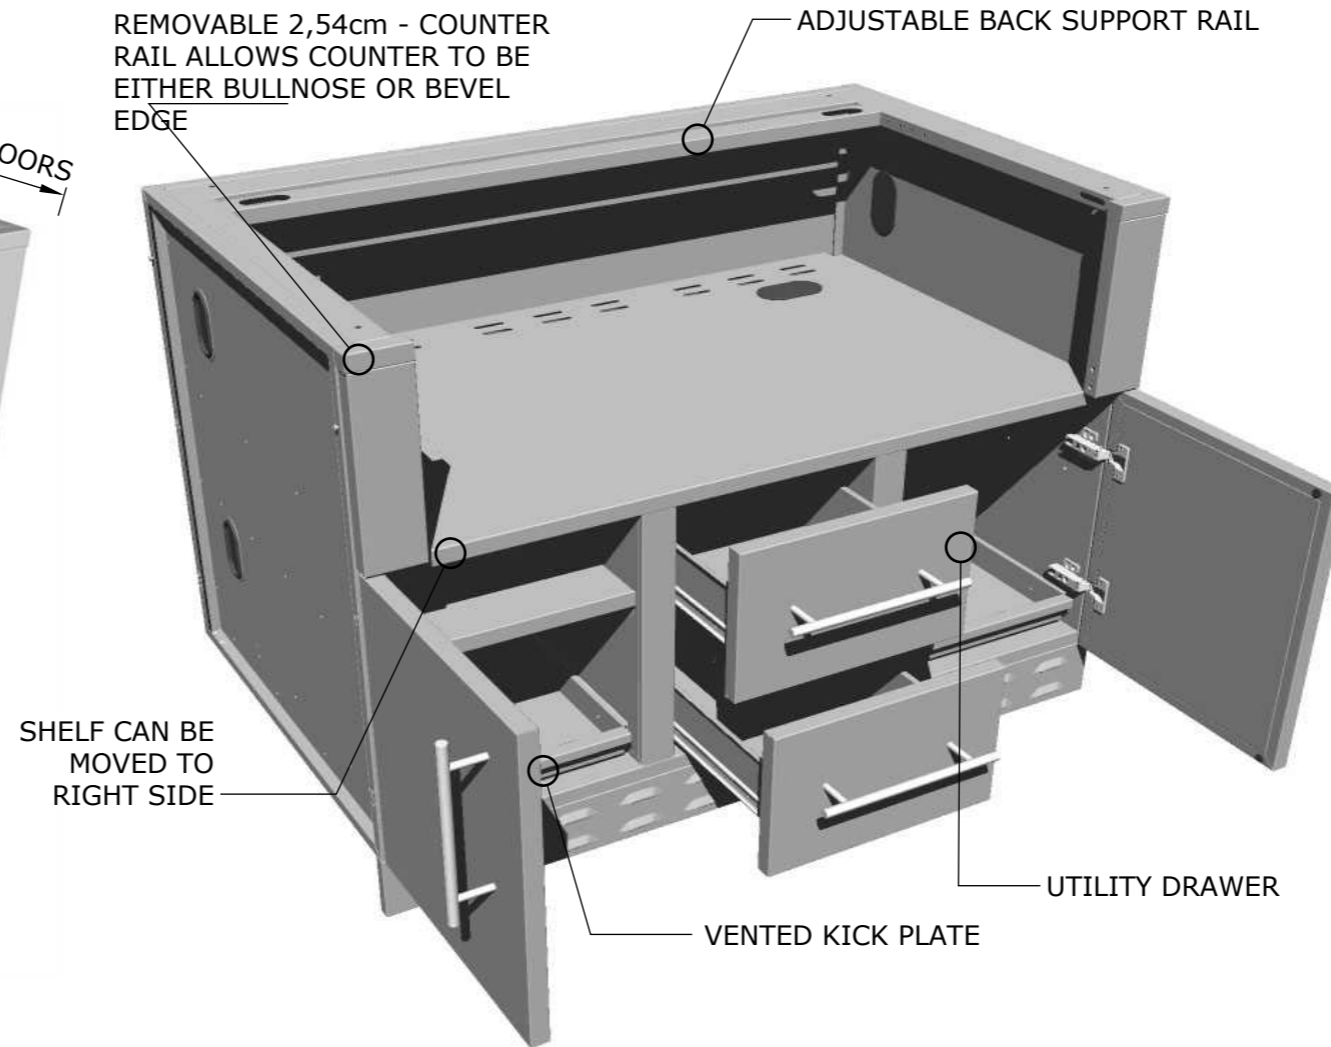

Product Dimensions

Product Components

Product Diagrams

TOP VIEW

PRODUCT

Appliance Cabinet for
Item No. SUNCHDZ42

Item No. SAC46CGDC

DESCRIPTION

Appliance Cabinet for Item No.
SUNCHDZ42

- Lifetime Structure Warranty
- 304 Stainless Steel Structure
- 304 SS Rod Handles
- Front & Back Kick-Plates
- Easy Pin-Lock Installation
- Soft-Close Drawer Tracks
- Covered Access Ports
- Adjustable Peg-Legs
- Optional Wheel Casters

INCLUDED COMPONENTS

- Front Vented Kick Plate
- Back Solid Kick Plate
- (4) Adjustable Peg Legs
- Trim-Kit - SCC46CTK3.25

PRODUCT DIMENSIONS

116,84cm W x 71,76cm D (w/Doors)
x 87,63cm H (w/Legs) or 77,47cm H
(no Legs) or Upto 91,44cm Max
Adjustable Height

INSERTABLE PRODUCTS

42" Emerald Hybrid
Item No. EMCHDZ42

(See next page Trim Kit Guide for
other insertable product Brands)

MATERIAL SPECS

304 Stainless Steel entire
structure, 18 Gauge for Door
Panel, 18 Gauge for Cabinet
Box, 18 Gauge for Shelf,
Handles are made of Solid 304
Stainless Steel Bar.