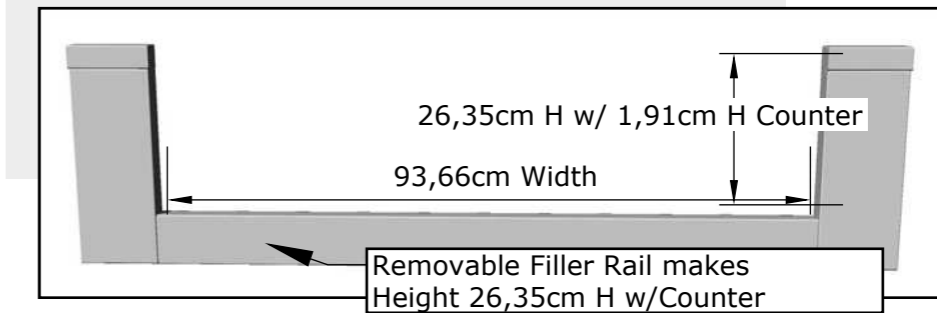

Item No. SCC46CTK4.5