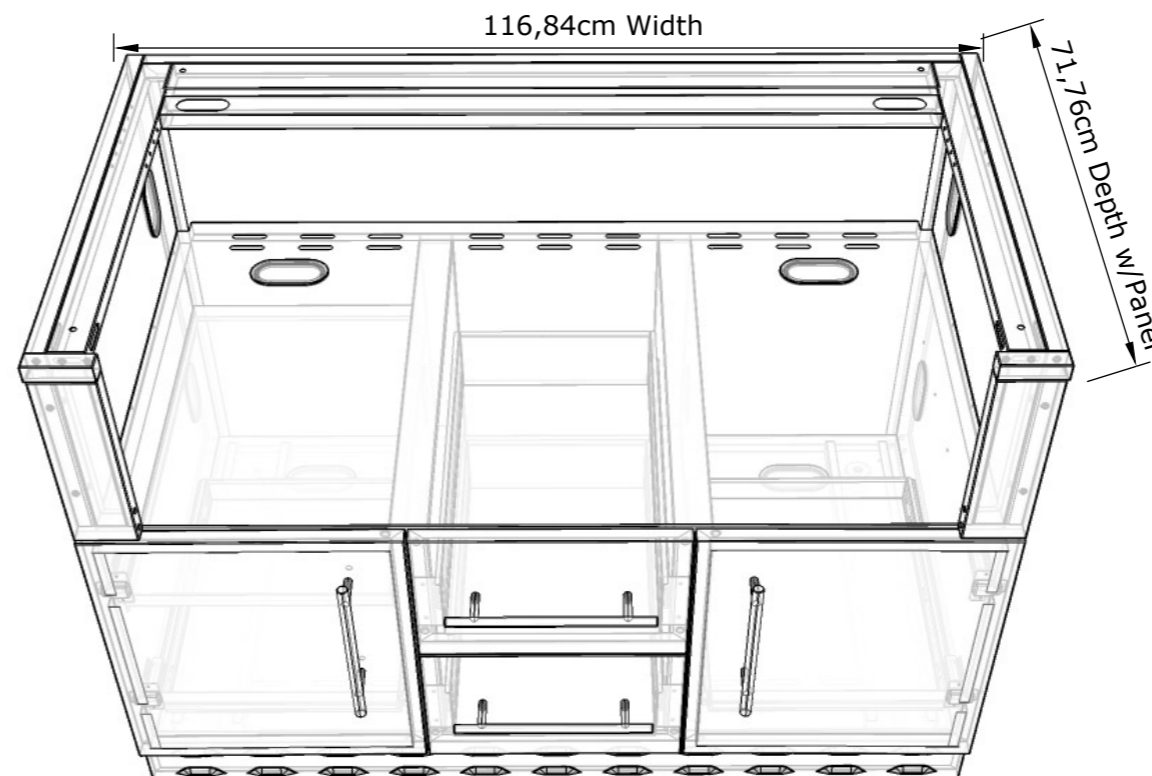

Product Dimensions

Product Components

Product Diagrams

TOP VIEW

PRODUCT

Appliance Cabinet for
Item No. SUNCHDZ42

Item No. SAC46CGDC

DESCRIPTION

INCLUDED COMPONENTS

- Front Vented Kick Plate
- Back Solid Kick Plate
- (4) Adjustable Peg Legs
- Trim-Kit - SCC46CTK3.25

PRODUCT DIMENSIONS

116,84cm W x 71,76cm D (w/Doors)
x 87,63cm H (w/Legs) or 77,47cm H
(no Legs) or Upto 91,44cm Max
Adjustable Height

INSERTABLE PRODUCTS

42" Emerald Hybrid
Item No. EMCHDZ42

(See next page Trim Kit Guide for
other insertable product Brands)

MATERIAL SPECS

304 Stainless Steel entire
structure, 18 Gauge for Door
Panel, 18 Gauge for Cabinet
Box, 18 Gauge for Shelf,
Handles are made of Solid 304
Stainless Steel Bar.

Model Number	Sleeve Cut-Out	Product Option
SCC46CTK2.5	102,87cm Width x 32,39cm Height x 62,23cm Maximum Depth	Twin Eagles® 42" Grill
SCC46CTK3.25	100,33cm Width x 34,93cm Height x 62,23cm Maximum Depth	Sunstone® Emerald Series 42" Gas Hybrid Charcoal Grill
SCC46CTK3.75	97,16cm Width x 26,35cm Height w/Rail or 32,39cm Height wo/Rail x 62,23cm Maximum Depth	
SCC46CTK4.5	93,66cm Width x 26,35cm Height w/Rail or 32,39cm Height wo/Rail x 62,23cm Maximum Depth	
SCC46CTK5	90,81cm Width x 26,35cm Height w/Rail or 32,39cm Height wo/Rail x 62,23cm Maximum Depth	Twin Eagles® 36" Grill