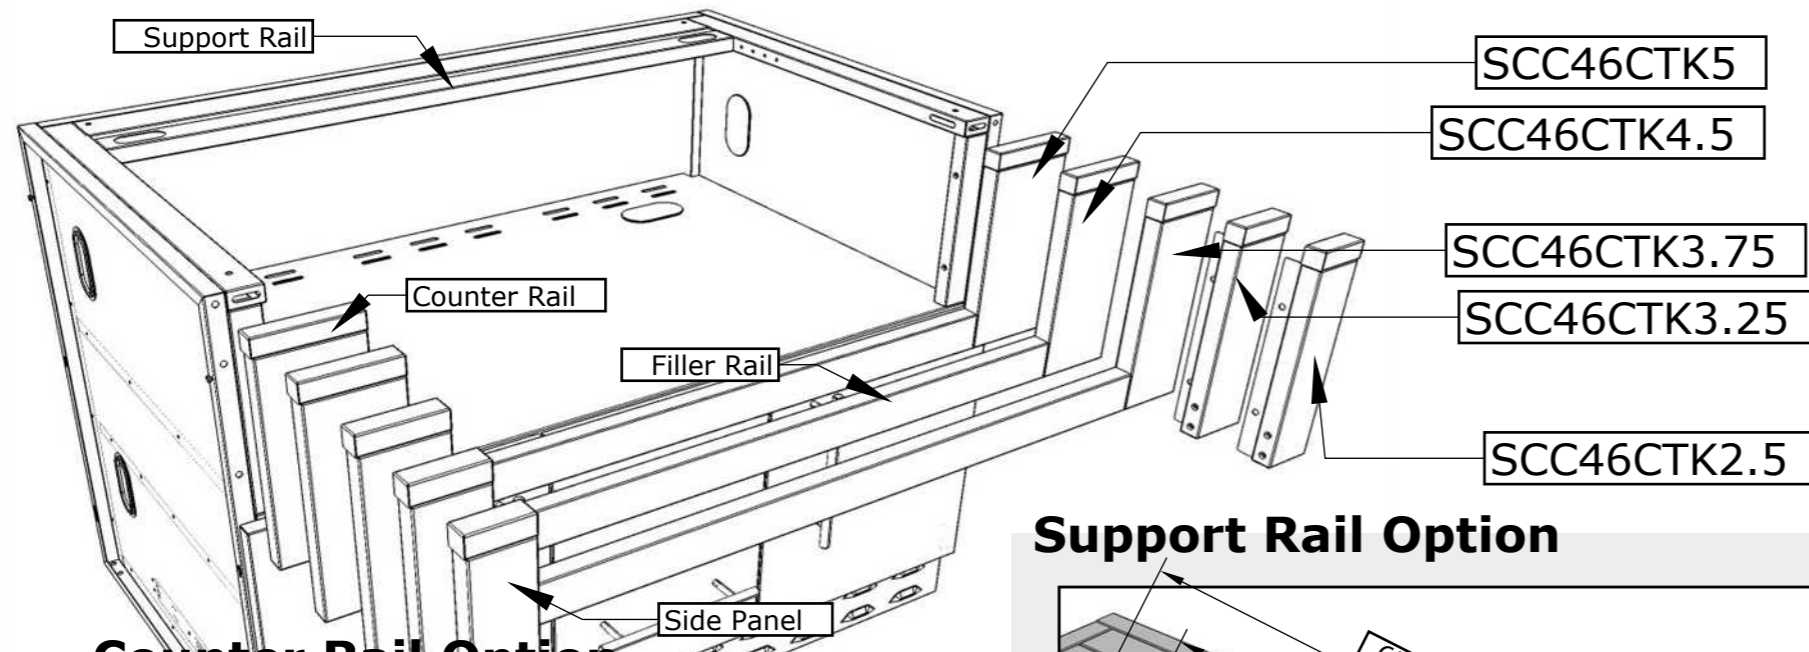

SAC46CGDC TRIM-KIT

Disclaimer: The trademarks used in the "Product Option" column below belong to their respective owners who do not sponsor nor are they affiliated with Sunstone Outdoor Kitchens. The specific product Cut-Out Dimensions have not been directly confirmed by any Sunstone Outdoor Kitchens, representative or employee. Use own discretion to confirm exact product fit.

Model Number	Sleeve Cut-Out	Product Option
SCC46CTK2.5	102,87cm Width x 32,39cm Height x 62,23cm Maximum Depth	Twin Eagles® 42" Grill
SCC46CTK3.25	100,33cm Width x 34,93cm Height x 62,23cm Maximum Depth	Sunstone® Emerald Series 42" Gas Hybrid Charcoal Grill
SCC46CTK3.75	97,16cm Width x 26,35cm Height w/Rail or 32,39cm Height wo/Rail x 62,23cm Maximum Depth	
SCC46CTK4.5	93,66cm Width x 26,35cm Height w/Rail or 32,39cm Height wo/Rail x 62,23cm Maximum Depth	
SCC46CTK5	90,81cm Width x 26,35cm Height w/Rail or 32,39cm Height wo/Rail x 62,23cm Maximum Depth	Twin Eagles® 36" Grill