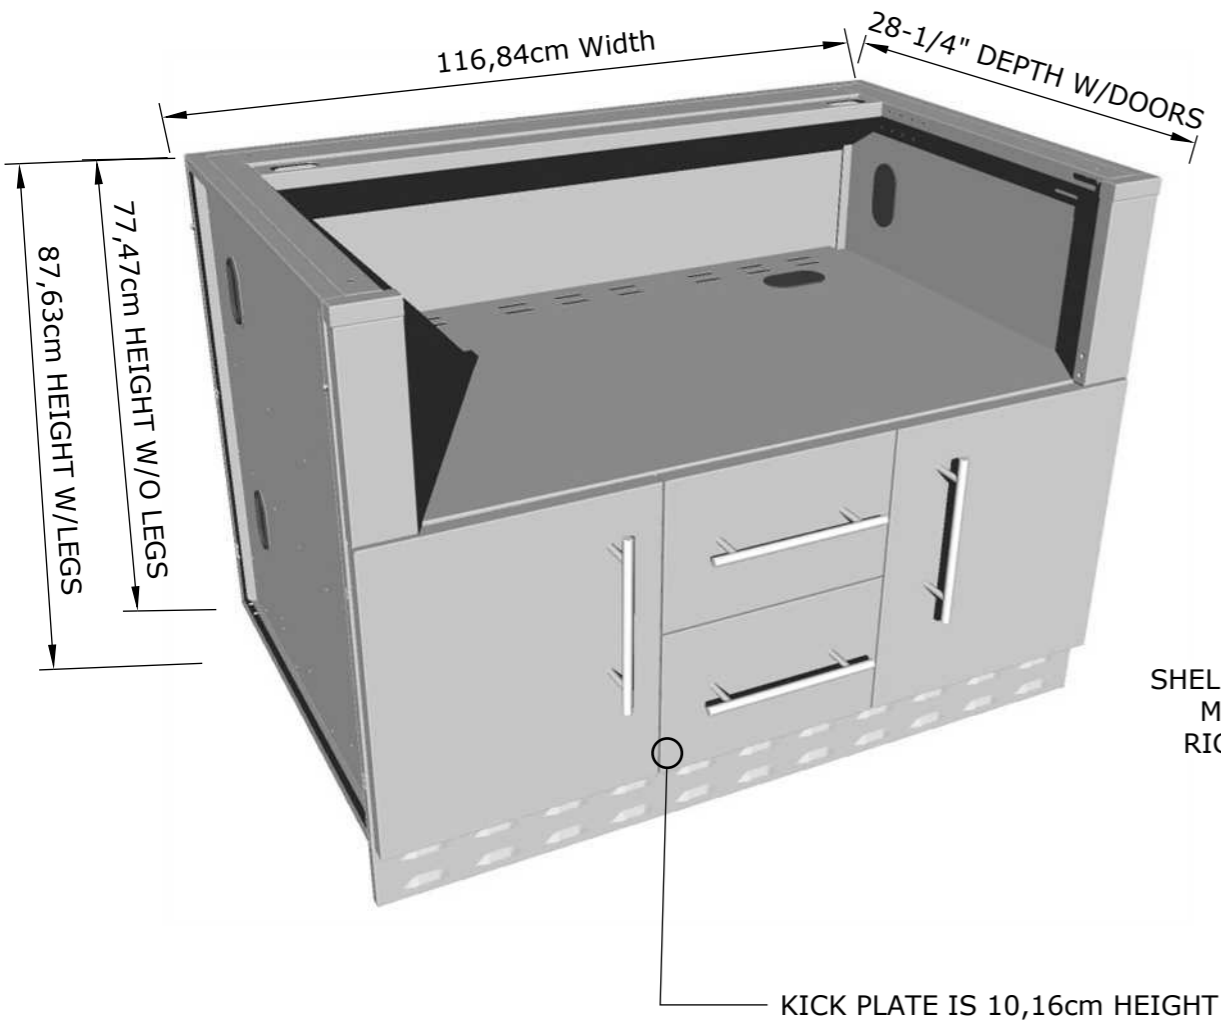

Product Dimensions

Product Components

Product Diagrams

TOP VIEW

PRODUCT

Appliance Cabinet for
Item No. SUNCHDZ42

Item No. SAC46CGDC

DESCRIPTION

Appliance Cabinet for Item No.
SUNCHDZ42

- Lifetime Structure Warranty
- 304 Stainless Steel Structure
- 304 SS Rod Handles
- Front & Back Kick-Plates
- Easy Pin-Lock Installation
- Soft-Close Drawer Tracks
- Covered Access Ports
- Adjustable Peg-Legs
- Optional Wheel Casters

INCLUDED COMPONENTS

- Front Vented Kick Plate
- Back Solid Kick Plate
- (4) Adjustable Peg Legs
- Trim-Kit - SCC46CTK3.25

PRODUCT DIMENSIONS

116,84cm W x 71,76cm D (w/Doors)
x 87,63cm H (w/Legs) or 77,47cm H
(no Legs) or Upto 91,44cm Max
Adjustable Height

INSERTABLE PRODUCTS

42" Emerald Hybrid
Item No. EMCHDZ42

(See next page Trim Kit Guide for
other insertable product Brands)

MATERIAL SPECS

304 Stainless Steel entire
structure, 18 Gauge for Door
Panel, 18 Gauge for Cabinet
Box, 18 Gauge for Shelf,
Handles are made of Solid 304
Stainless Steel Bar.