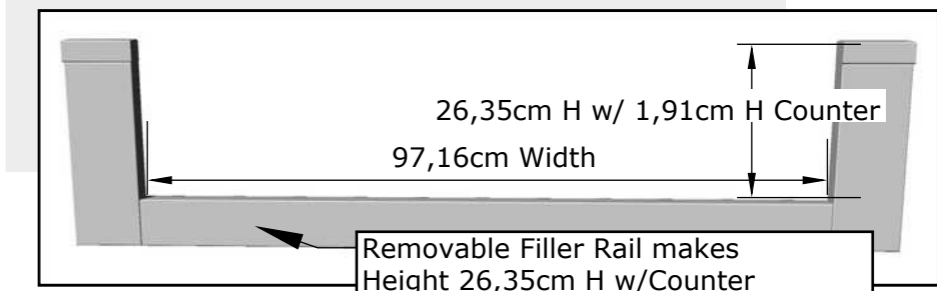

Item No. SCC46CTK3.75