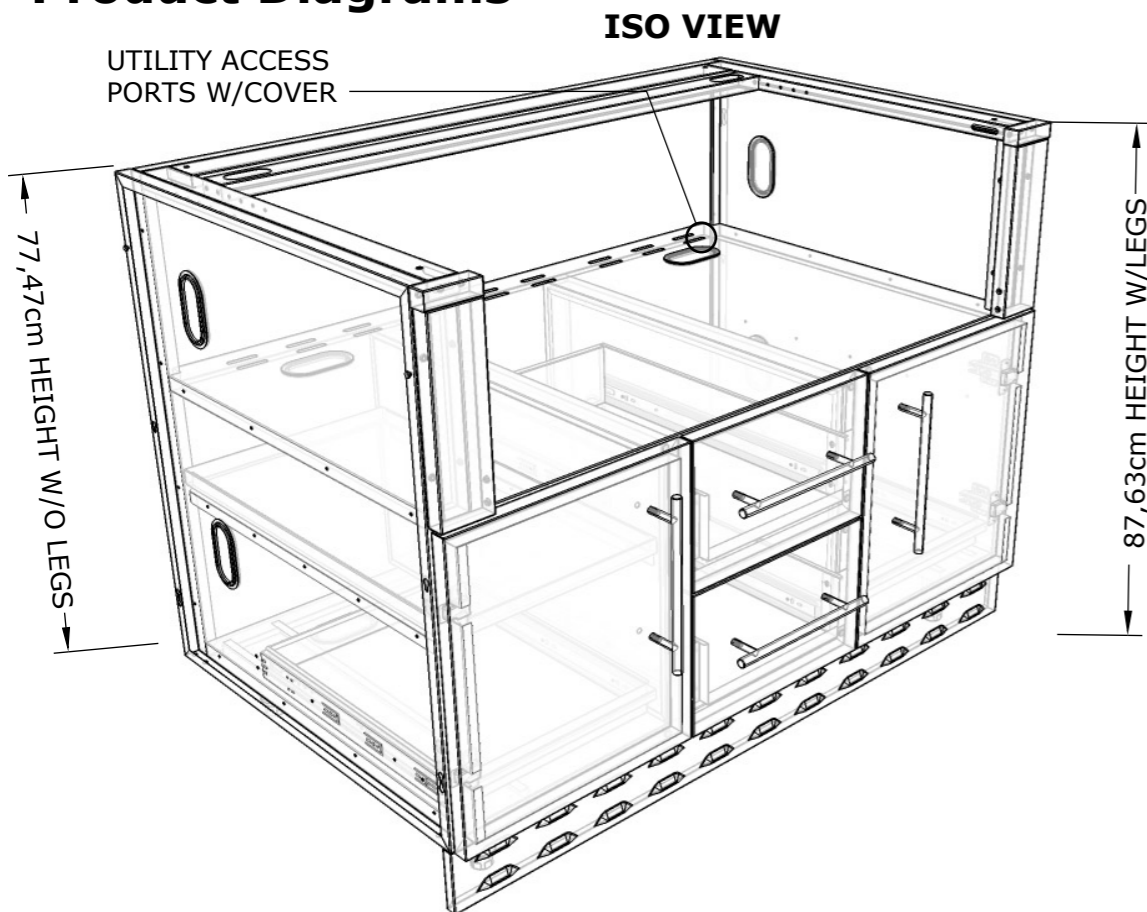

Product Dimensions

Product Components

Product Diagrams

TOP VIEW

PRODUCT

Appliance Cabinet for
Item No. SUNCHDZ42

Item No. SAC46CGDC

DESCRIPTION

Appliance Cabinet for Item No.
SUNCHDZ42

- Lifetime Structure Warranty
- 304 Stainless Steel Structure
- 304 SS Rod Handles
- Front & Back Kick-Plates
- Easy Pin-Lock Installation
- Soft-Close Drawer Tracks
- Covered Access Ports
- Adjustable Peg-Legs
- Optional Wheel Casters

INCLUDED COMPONENTS

- Front Vented Kick Plate
- Back Solid Kick Plate
- (4) Adjustable Peg Legs
- Trim-Kit - SCC46CTK3.25

PRODUCT DIMENSIONS

116,84cm W x 71,76cm D (w/Doors)
x 87,63cm H (w/Legs) or 77,47cm H
(no Legs) or Upto 91,44cm Max
Adjustable Height

INSERTABLE PRODUCTS

42" Emerald Hybrid
Item No. EMCHDZ42

(See next page Trim Kit Guide for
other insertable product Brands)

MATERIAL SPECS

304 Stainless Steel entire
structure, 18 Gauge for Door
Panel, 18 Gauge for Cabinet
Box, 18 Gauge for Shelf,
Handles are made of Solid 304
Stainless Steel Bar.