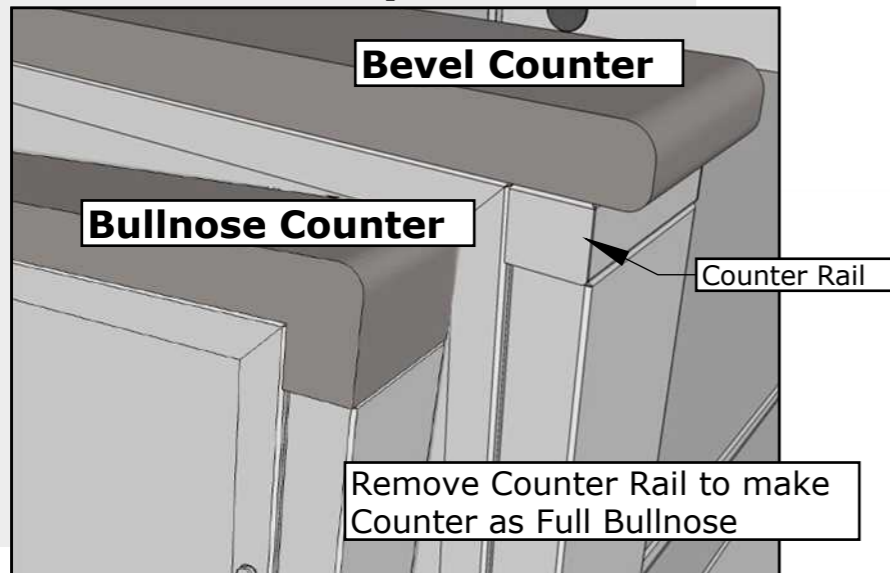

Counter Rail Option