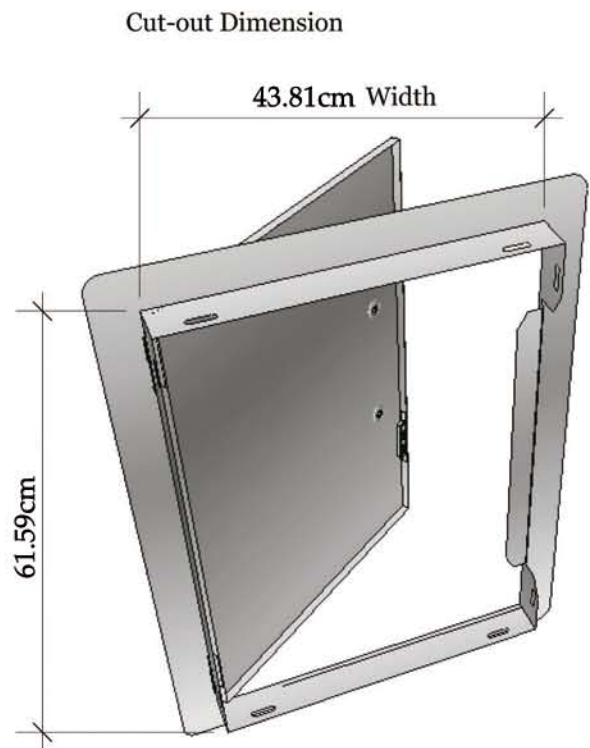

Item No. DV1724

DESCRIPTION
Vertical Single Door
This model can Be installed
eighter Left or Right Swing

Verticle Door
Product Size (cm): 50,8 W x 68,6 H
Cut Out (cm): 43,8 W x 61,6 H
Weight (kg): 5,22
Material Specifications:
16 Gauge 304 Stainless Steel,
Handles are made of Zinc Alloy,
Chrome Plated.

Top and Bottom Magnets to
secure the door close, for
Left or Right Positions

Sturdy handle made of
Zinc Alloy, Chrome Plated

Open Door Left

Open Door Right

Open 180 Degree

Open 180 Degree

430 Stainless
Steel Plate cover
for Magents to
secure to

Reversable Hinge
so Door stays Secure
for Opening Left
or Right

Product Dimension

50.80cm

68.58cm

Flange
Dimension

4.76cm Depth

Top, Bottom and Side Mounting Holes

Cut-out Dimension

43.81cm Width

61.59cm