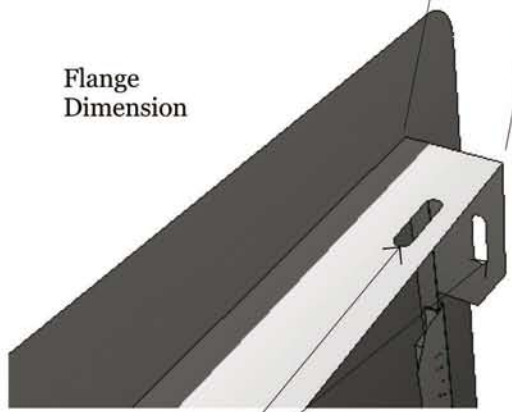

Item No. DV1724

DESCRIPTION
Vertical Single Door
This model can Be installed
eighter Left or Right Swing

Verticle Door
Product Size (cm): 50,8 W x 68,6 H
Cut Out (cm): 43,8 W x 61,6 H
Weight (kg): 5,22
Material Specifications:
16 Gauge 304 Stainless Steel,
Handles are made of Zinc Alloy,
Chrome Plated.

Top and Bottom Magnets to
secure the door close, for
Left or Right Positions

Sturdy handle made of
Zinc Alloy, Chrome Plated

Open Door Left

Open Door Right

Open 180 Degree

Open 180 Degree

430 Stainless
Steel Plate cover
for Magents to
secure to

Reversable Hinge
so Door stays Secure
for Opening Left
or Right

Product Dimension

50.80cm

68.58cm

Flange
Dimension

4.76cm Depth

Top, Bottom and Side Mounting Holes

Cut-out Dimension