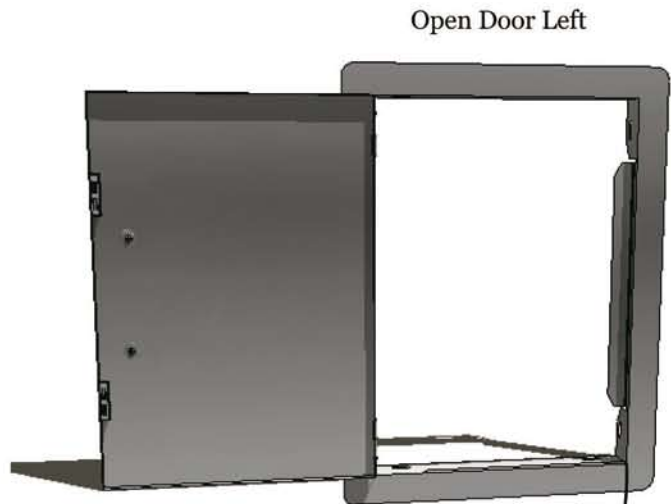

Item No. DV1724

DESCRIPTION
Vertical Single Door
This model can Be installed
eighter Left or Right Swing

Verticle Door
Product Size (cm): 50,8 W x 68,6 H
Cut Out (cm): 43,8 W x 61,6 H
Weight (kg): 5,22
Material Specifications:
16 Gauge 304 Stainless Steel,
Handles are made of Zinc Alloy,
Chrome Plated.

Top and Bottom Magnets to
secure the door close, for
Left or Right Positions

Sturdy handle made of
Zinc Alloy, Chrome Plated

Open Door Left

Open Door Right

Open 180 Degree

Open 180 Degree

430 Stainless
Steel Plate cover
for Magents to
secure to

Reversable Hinge
so Door stays Secure
for Opening Left
or Right

Product Dimension

50.80cm

68.58cm

Flange
Dimension

4.76cm Depth

Top, Bottom and Side Mounting Holes

Cut-out Dimension

43.81cm Width

61.59cm