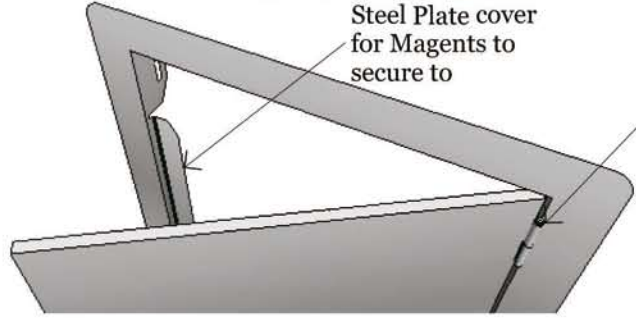

Item No. DV1724

DESCRIPTION
Vertical Single Door
This model can Be installed
eighter Left or Right Swing

Verticle Door
Product Size (cm): 50,8 W x 68,6 H
Cut Out (cm): 43,8 W x 61,6 H
Weight (kg): 5,22
Material Specifications:
16 Gauge 304 Stainless Steel,
Handles are made of Zinc Alloy,
Chrome Plated.

Top and Bottom Magnets to
secure the door close, for
Left or Right Positions

Sturdy handle made of
Zinc Alloy, Chrome Plated

Open Door Left

Open Door Right

Open 180 Degree

Open 180 Degree

430 Stainless
Steel Plate cover
for Magents to
secure to

Reversable Hinge
so Door stays Secure
for Opening Left
or Right

Product Dimension

50.80cm

68.58cm

Flange
Dimension

4.76cm Depth

Top, Bottom and Side Mounting Holes

Cut-out Dimension