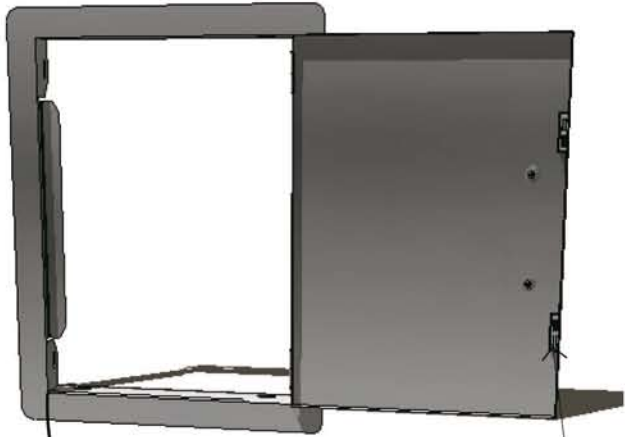

Item No. DV1724

DESCRIPTION
Vertical Single Door
This model can Be installed
eighter Left or Right Swing

Verticle Door
Product Size (cm): 50,8 W x 68,6 H
Cut Out (cm): 43,8 W x 61,6 H
Weight (kg): 5,22
Material Specifications:
16 Gauge 304 Stainless Steel,
Handles are made of Zinc Alloy,
Chrome Plated.

Top and Bottom Magnets to
secure the door close, for
Left or Right Positions

Sturdy handle made of
Zinc Alloy, Chrome Plated

Open Door Left

Open Door Right

Open 180 Degree

Open 180 Degree

430 Stainless
Steel Plate cover
for Magents to
secure to

Reversable Hinge
so Door stays Secure
for Opening Left
or Right

Product Dimension

50.80cm

68.58cm

Flange
Dimension

4.76cm Depth

Top, Bottom and Side Mounting Holes

Cut-out Dimension

43.81cm Width

61.59cm