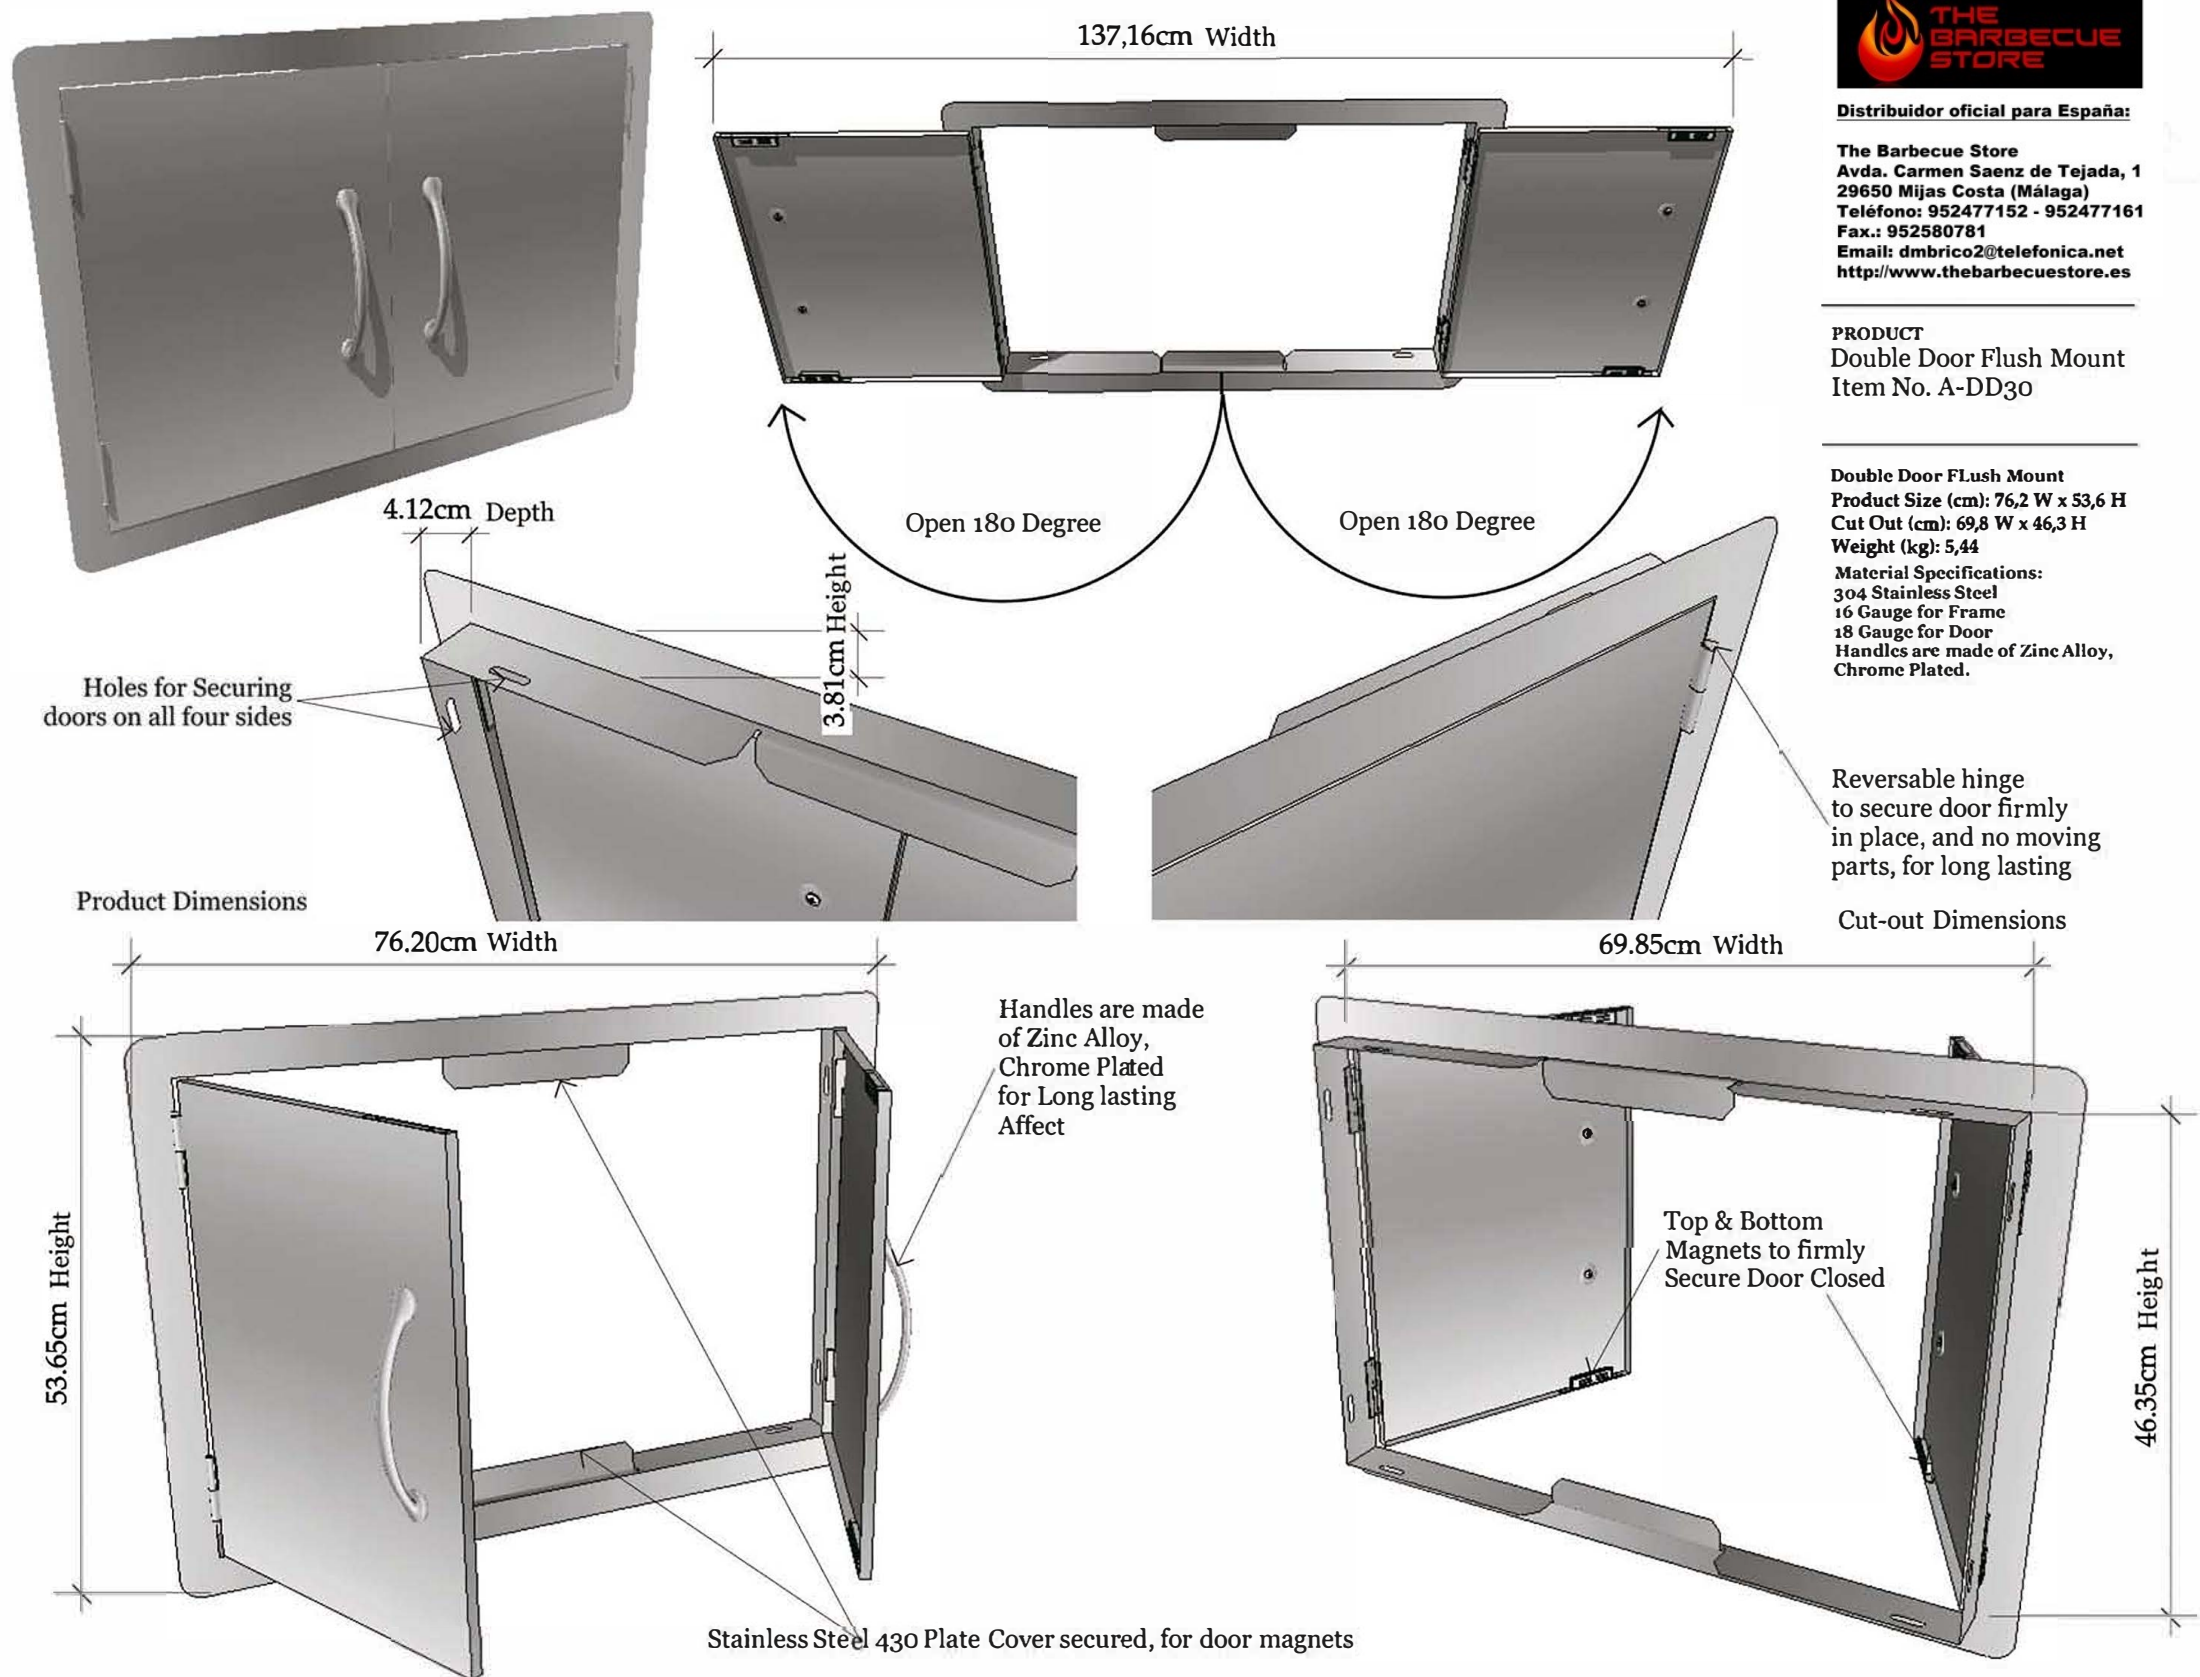

PRODUCT
Double Door Flush Mount
Item No. A-DD30

Double Door FLush Mount
Product Size (cm): 76,2 W x 53,6 H
Cut Out (cm): 69,8 W x 46,3 H
Weight (kg): 5,44
Material Specifications:
304 Stainless Steel
16 Gauge for Frame
18 Gauge for Door
Handles are made of Zinc Alloy,
Chrome Plated.

Product Dimensions

Cut-out Dimensions

Stainless Steel 430 Plate Cover secured, for door magnets