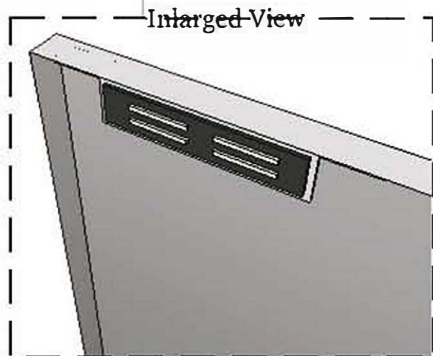

PRODUCT
DOUBLE DOOR FLUSH MOUNT
Item No. A-DD36

DESCRIPTION
304 stainless construction, flush
mounted Polished Look.

Double Door Flush Mount
Product Size (cm): 91,4 W x 53,6 H
Cut Out (cm): 85,1 W x 46,3 H
Weight (kg): 6,35
Material Specifications:
304 Stainless Steel
16 Gauge for Frame
18 Gauge for Door
Handles are made of zinc alloy,
chrome plated.

4.12cm Depth

Magnets are mounted to door