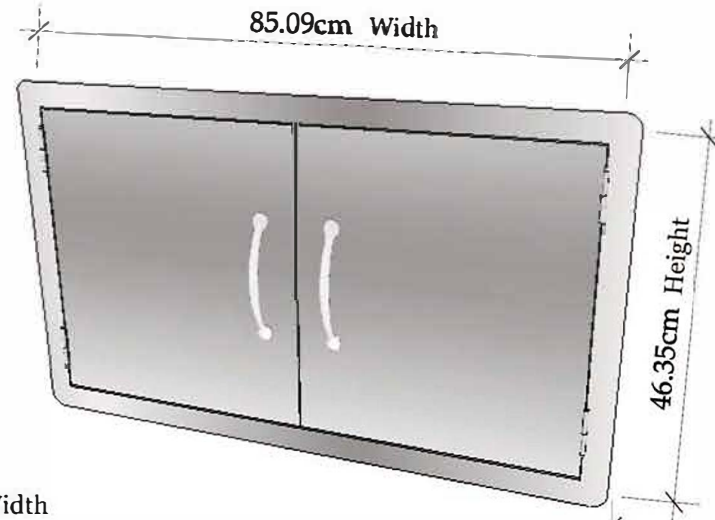

Cut-Out Dimensions

Distribuidor oficial para España:

The Barbecue Store
Avda. Carmen Saenz de Tejada, 1
29650 Mijas Costa (Málaga)
Teléfono: 952477152 - 952477161
Fax.: 952580781
Email: dmblico2@telefonica.net
<http://www.thebarbecuestore.es>

PRODUCT
DOUBLE DOOR FLUSH MOUNT
Item No. A-DD36

DESCRIPTION
304 stainless construction, flush
mounted Polished Look.

Double Door Flush Mount
Product Size (cm): 91,4 W x 53,6 H
Cut Out (cm): 85,1 W x 46,3 H
Weight (kg): 6,35
Material Specifications:
304 Stainless Steel
16 Gauge for Frame
18 Gauge for Door
Handles are made of zinc alloy,
chrome plated.