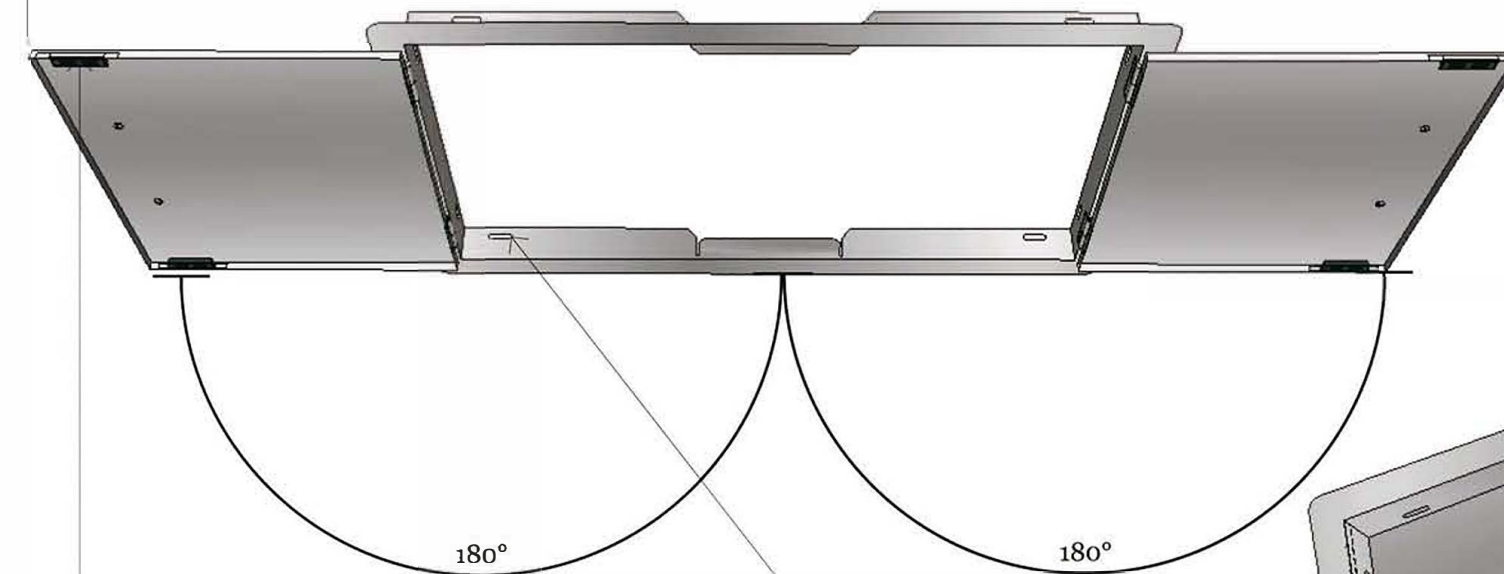

PRODUCT
DOUBLE DOOR FLUSH MOUNT
Item No. A-DD36

DESCRIPTION
304 stainless construction, flush
mounted Polished Look.

Double Door Flush Mount
Product Size (cm): 91,4 W x 53,6 H
Cut Out (cm): 85,1 W x 46,3 H
Weight (kg): 6,35
Material Specifications:
304 Stainless Steel
16 Gauge for Frame
18 Gauge for Door
Handles are made of zinc alloy,
chrome plated.

4.12cm Depth

Magnets are mounted to door