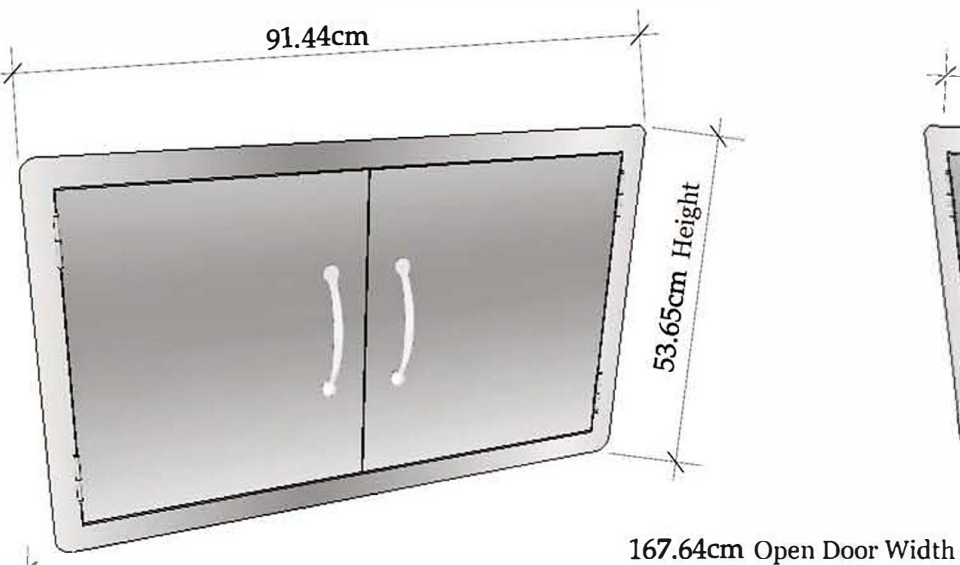

Product Dimensions