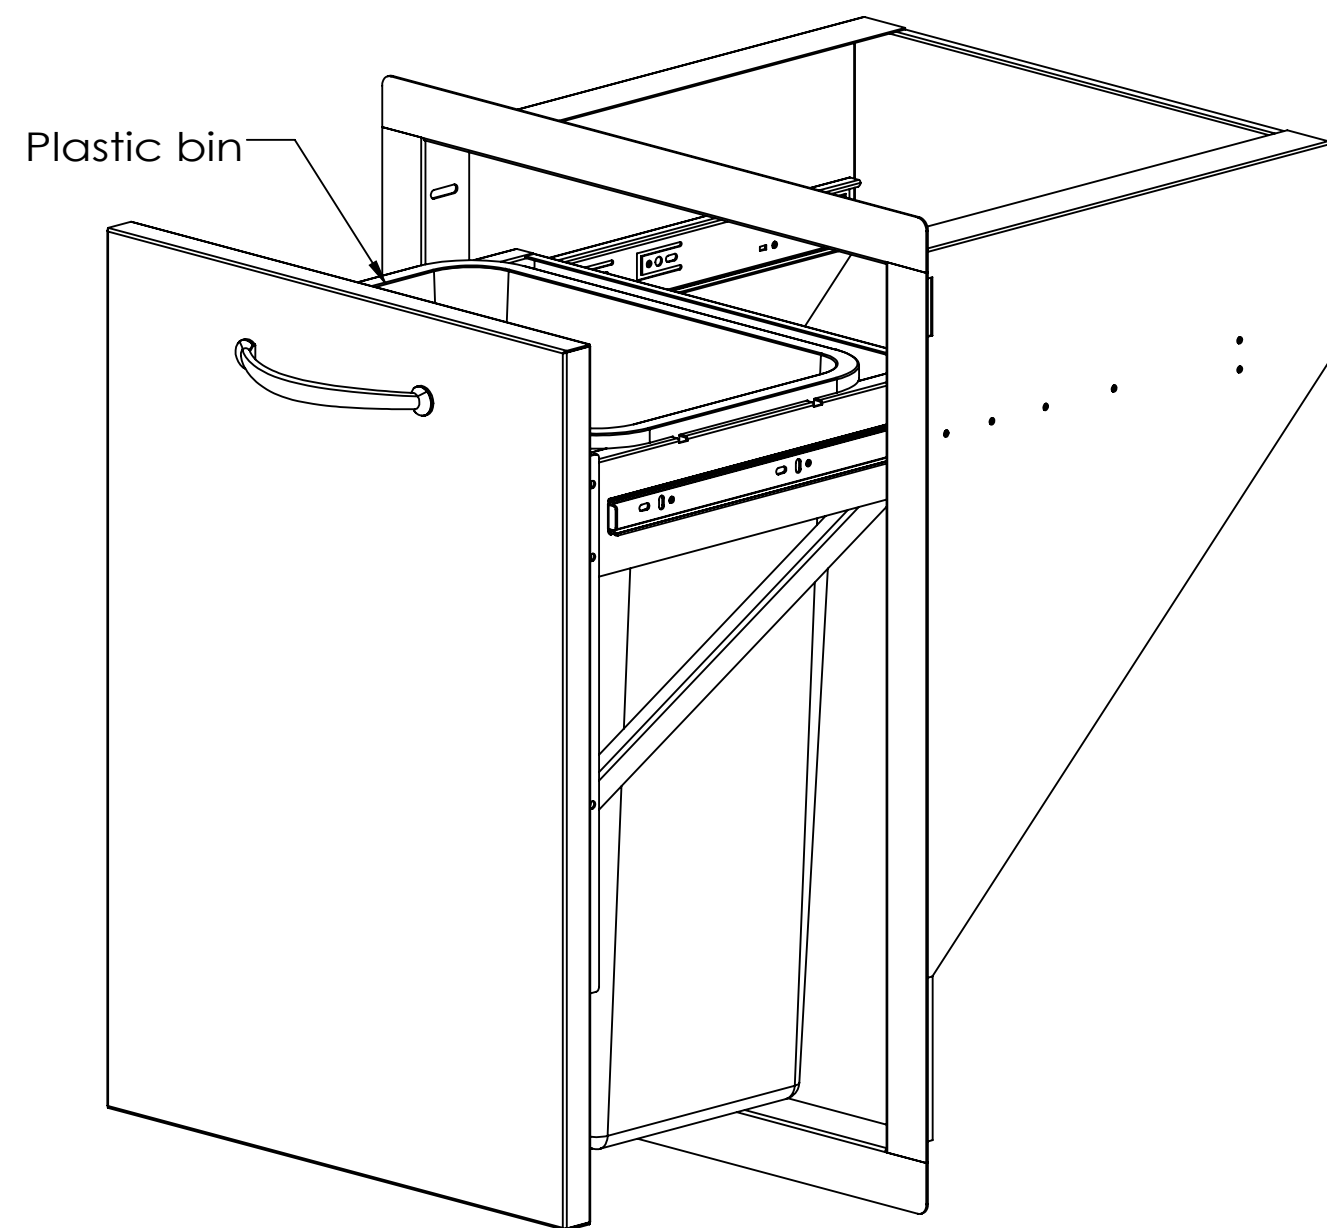

Product Dimension

Cut-out Dimension

Handles are made with Zinc Alloy ,
Chrome Plated

Distribuidor oficial para España:

The Barbecue Store
Avda. Carmen Saenz de Tejada, 1
29650 Mijas Costa (Málaga)
Teléfono: 952477152 - 952477161
Fax.: 952580781
Email: dmbriico2@telefonica.net
<http://www.thebarbecuestore.es>

PRODUCT

Item No. B-TRHD

DESCRIPTION

BUILT IN TRASH DRAWER
WITH PLASTIC BIN

PRODUCT DIMENSION

Product Dimension(cm): 50.9W x 41.4D x 68.4H

Cut Out Dimension(cm): 45W x 42.4D x 62H

Package Size (cm): 76 x 58 x 45.7

Product Weight (kg): 12.3

Package Weight (kg): 16.3

MATERIAL SPEC

1.5mm 304 Stainless Steel Frame

1.2mm Door Panel

1.0mm 201SS Drawer Box

Handles are made with Zinc Alloy, Chrome Plated.