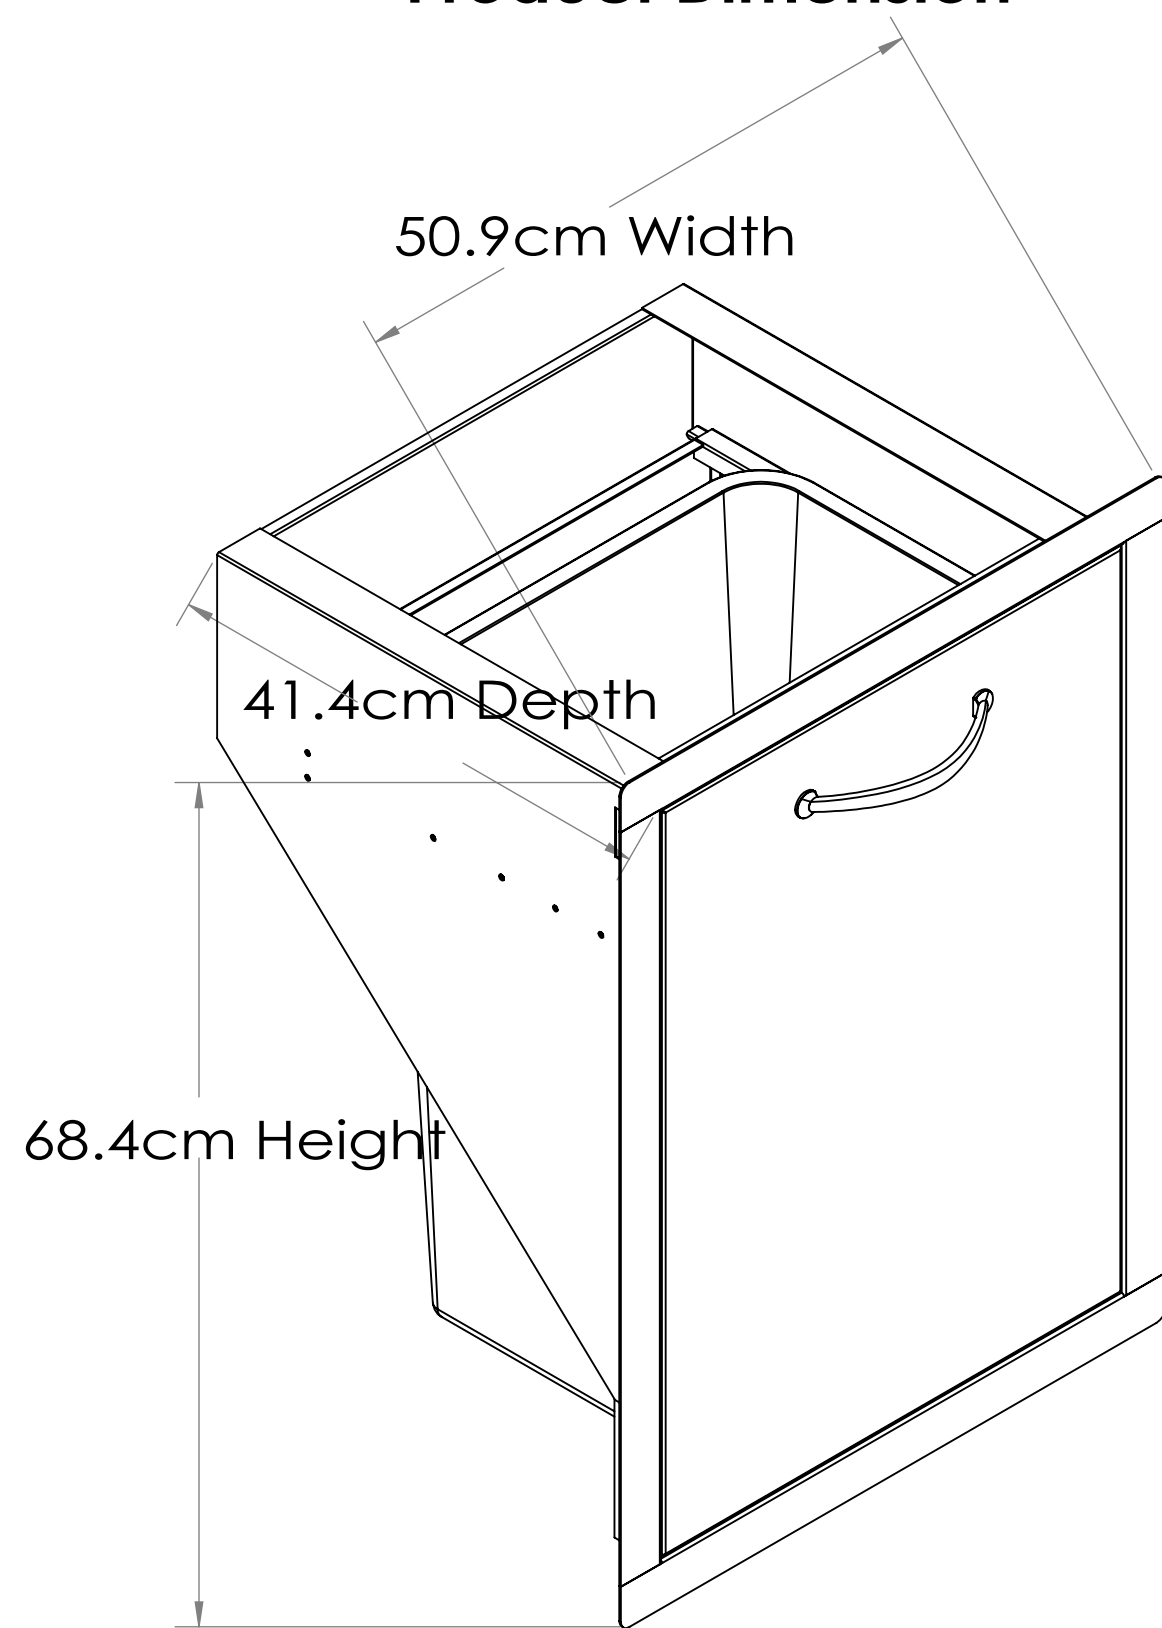

Product Dimension

Cut-out Dimension

Handles are made with Zinc Alloy ,
Chrome Plated

Distribuidor oficial para España:

The Barbecue Store
Avda. Carmen Saenz de Tejada, 1
29650 Mijas Costa (Málaga)
Teléfono: 952477152 - 952477161
Fax.: 952580781
Email: dmbriico2@telefonica.net
<http://www.thebarbecuestore.es>

PRODUCT

Item No. B-TRHD

DESCRIPTION

BUILT IN TRASH DRAWER
WITH PLASTIC BIN

PRODUCT DIMENSION

Product Dimension(cm): 50.9W x 41.4D x 68.4H

Cut Out Dimension(cm): 45W x 42.4D x 62H

Package Size (cm): 76 x 58 x 45.7

Product Weight (kg): 12.3

Package Weight (kg): 16.3

MATERIAL SPEC

1.5mm 304 Stainless Steel Frame

1.2mm Door Panel

1.0mm 201SS Drawer Box

Handles are made with Zinc Alloy, Chrome Plated.