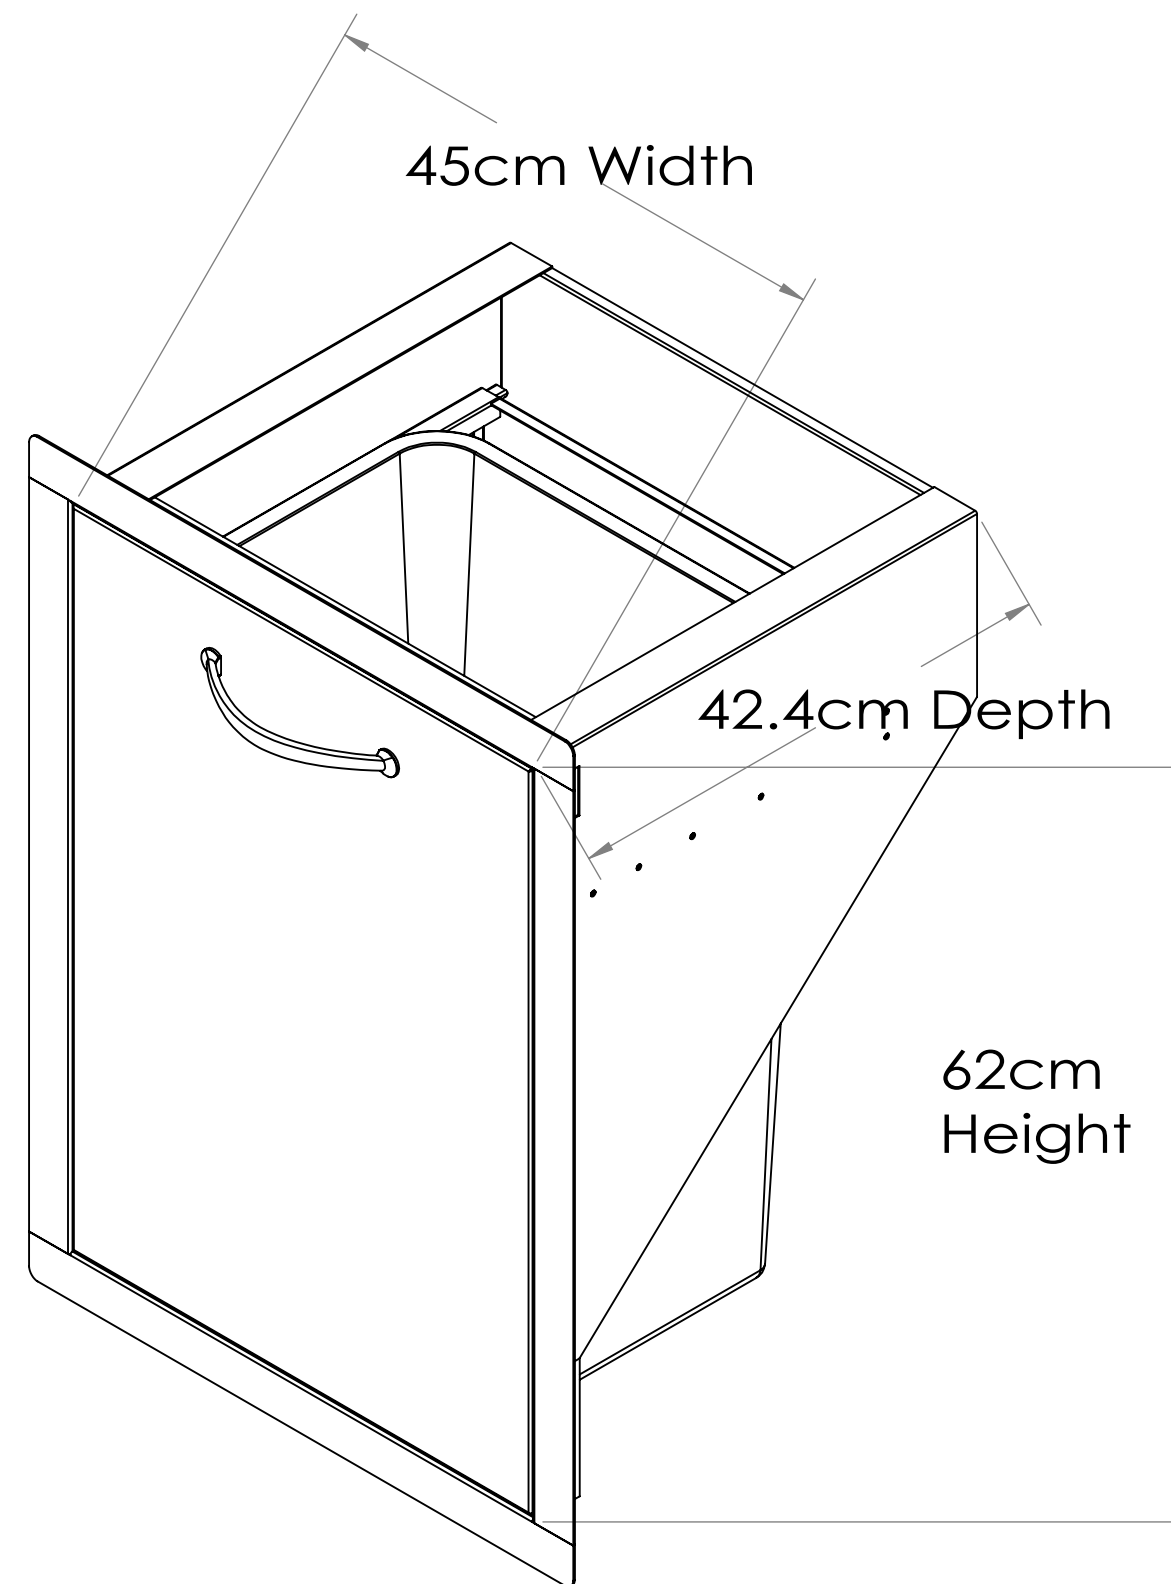

Product Dimension

Cut-out Dimension

Handles are made with Zinc Alloy ,
Chrome Plated

Distribuidor oficial para España:

The Barbecue Store
Avda. Carmen Saenz de Tejada, 1
29650 Mijas Costa (Málaga)
Teléfono: 952477152 - 952477161
Fax.: 952580781
Email: dmbriico2@telefonica.net
<http://www.thebarbecuestore.es>

PRODUCT

Item No. B-TRHD

DESCRIPTION

BUILT IN TRASH DRAWER
WITH PLASTIC BIN

PRODUCT DIMENSION

Product Dimension(cm): 50.9W x 41.4D x 68.4H

Cut Out Dimension(cm): 45W x 42.4D x 62H

Package Size (cm): 76 x 58 x 45.7

Product Weight (kg): 12.3

Package Weight (kg): 16.3

MATERIAL SPEC

1.5mm 304 Stainless Steel Frame

1.2mm Door Panel

1.0mm 201SS Drawer Box

Handles are made with Zinc Alloy, Chrome Plated.