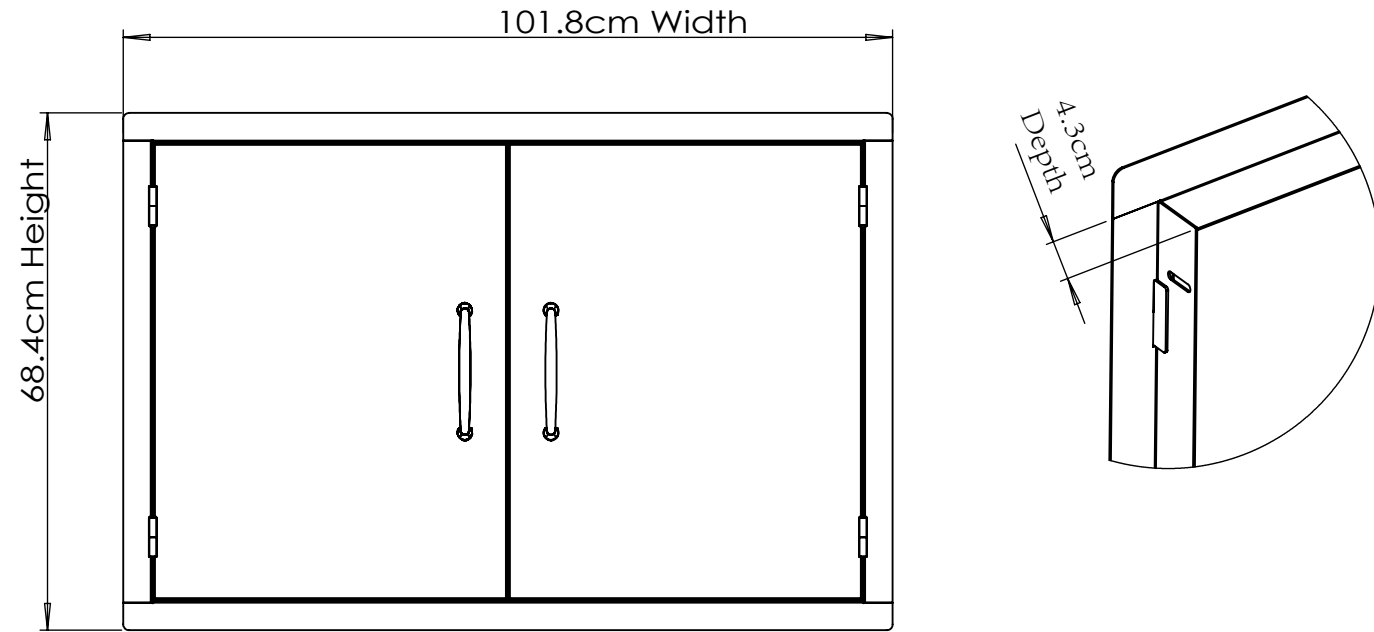

## Product Dimension

### DESCRIPTION

Classic Series Flush Style Double Doors

Size: 40"W

### PRODUCT DIMENSION

Product Size(cm): 101.8 W x 4.3 D x 68.4 H

Cut-Out Size(cm): 96W x 5.4 D x 62H

Weight(kg): 7.2

### MATERIAL SPEC

The frame is made of 1.5mm 304SS.  
The door panel is made of 1.2mm 304SS  
with horizontal brushed finish #4.  
The handle is made with zinc alloy, chrome  
plated.