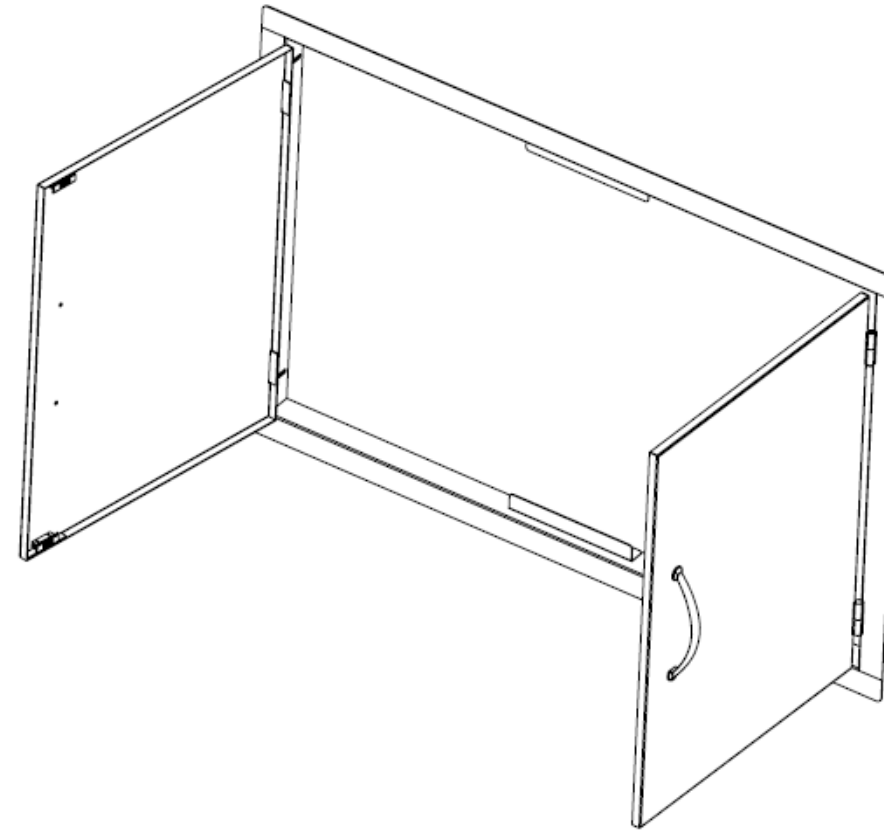

Cut-out Dimension

Distribuidor oficial para España:

The Barbecue Store
Avda. Carmen Saenz de Tejada, 1
29650 Mijas Costa (Málaga)
Teléfono: 952477152 - 952477161
Fax.: 952580781
Email: dmblico2@telefonica.net
<http://www.thebarbecuestore.es>

PRODUCT

Item No. A-DD40

DESCRIPTION

Classic Series Flush Style Double Doors

Size: 40"W

PRODUCT DIMENSION

Product Size(cm): 101.8 W x 4.3 D x 68.4 H

Cut-Out Size(cm): 96W x 5.4 D x 62H

Weight(kg): 7.2

MATERIAL SPEC

The frame is made of 1.5mm 304SS.
The door panel is made of 1.2mm 304SS
with horizontal brushed finish #4.
The handle is made with zinc alloy, chrome
plated.