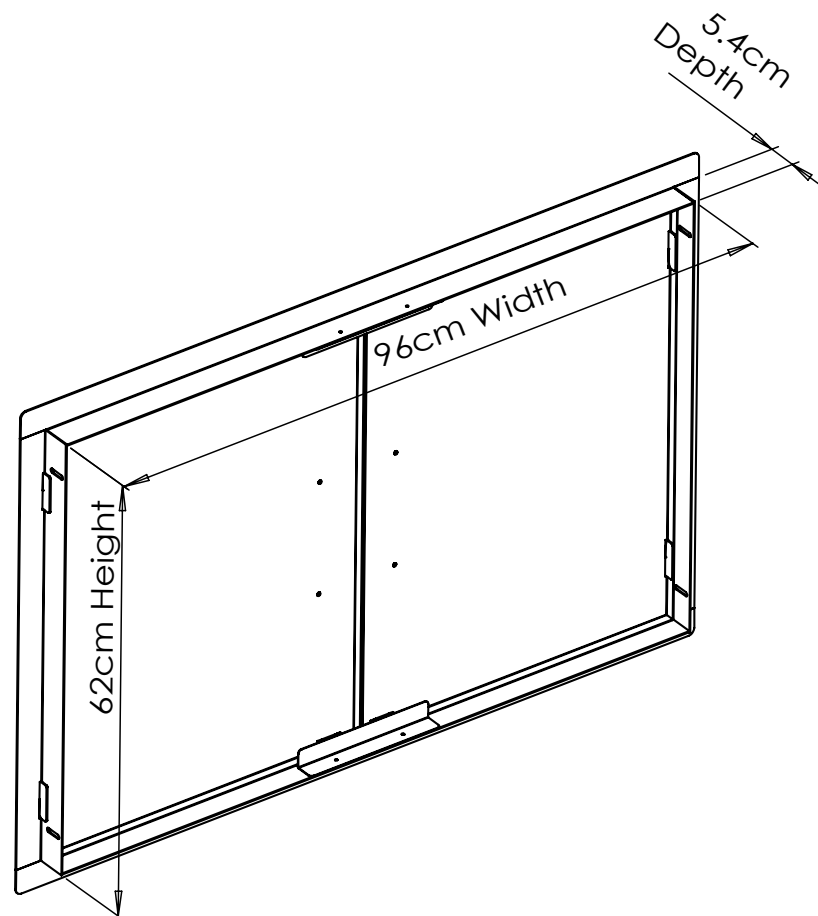

Cut-out Dimension

Distribuidor oficial para España:

The Barbecue Store
Avda. Carmen Saenz de Tejada, 1
29650 Mijas Costa (Málaga)
Teléfono: 952477152 - 952477161
Fax.: 952580781
Email: dmblico2@telefonica.net
<http://www.thebarbecuestore.es>

PRODUCT

Item No. A-DD40

DESCRIPTION

Classic Series Flush Style Double Doors

Size: 40"W

PRODUCT DIMENSION

Product Size(cm): 101.8 W x 4.3 D x 68.4 H

Cut-Out Size(cm): 96W x 5.4 D x 62H

Weight(kg): 7.2

MATERIAL SPEC

The frame is made of 1.5mm 304SS.
The door panel is made of 1.2mm 304SS
with horizontal brushed finish #4.
The handle is made with zinc alloy, chrome
plated.