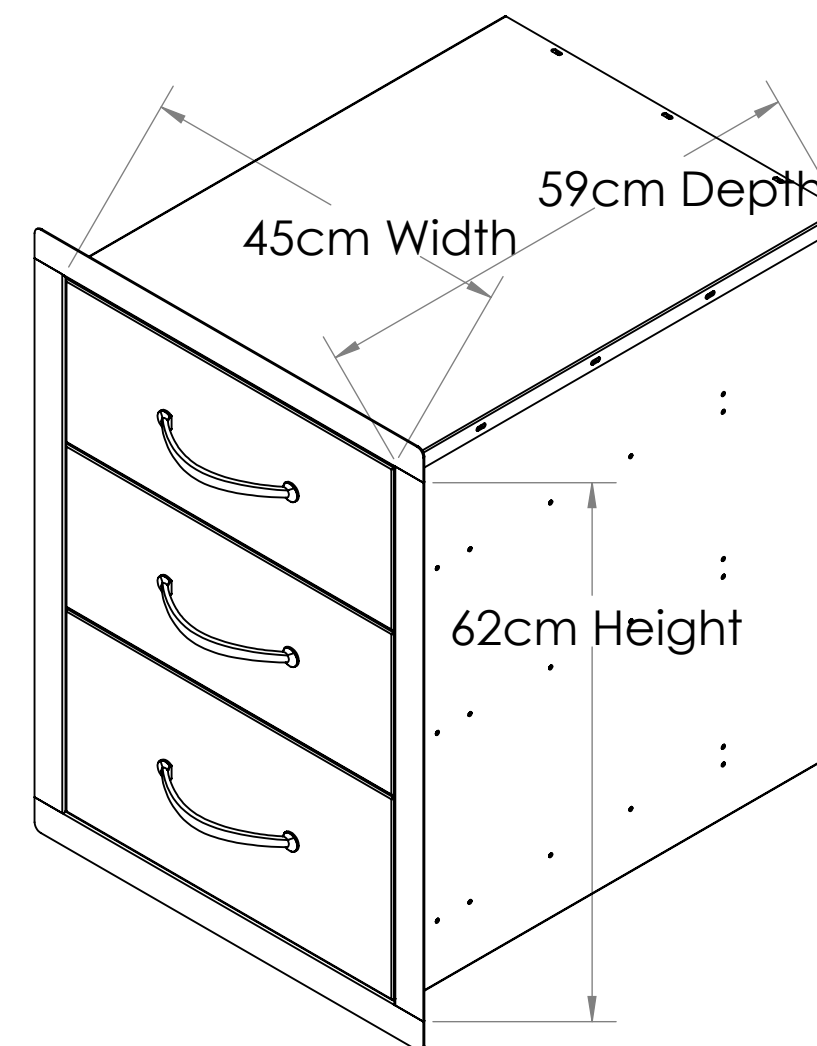

Product Dimension

Cut-out Dimension

PRODUCT

Item No. B-TD24

DESCRIPTION

Large Triple Drawer

PRODUCT DIMENSION

Product Dimension(cm): 50.9W x 58.2D x 68.4H

Cut Out Dimension(cm): 45W x 59D x 62H

Package Size (cm): 76 x 58 x 62.5

Product Weight (kg): 28.5

Package Weight (kg): 32.0

MATERIAL SPEC

1.5mm 304 Stainless Steel Frame

1.2mm Drawer Panels

1.0mm 201SS Drawer Box