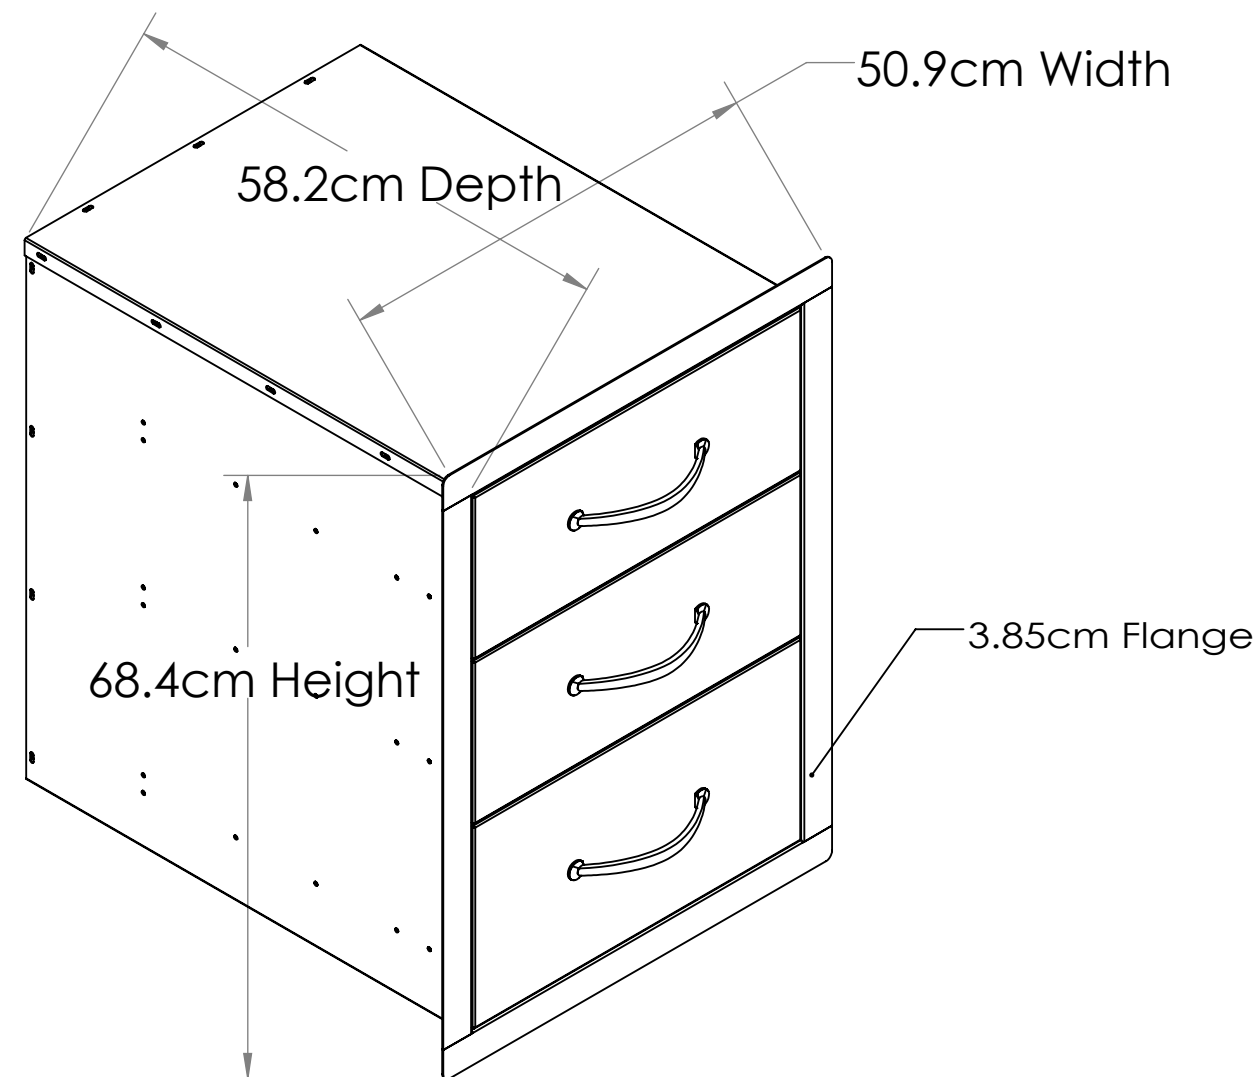

Product Dimension

Cut-out Dimension

PRODUCT

Item No. B-TD24

DESCRIPTION

Large Triple Drawer

PRODUCT DIMENSION

Product Dimension(cm): 50.9W x 58.2D x 68.4H

Cut Out Dimension(cm): 45W x 59D x 62H

Package Size (cm): 76 x 58 x 62.5

Product Weight (kg): 28.5

Package Weight (kg): 32.0

MATERIAL SPEC

1.5mm 304 Stainless Steel Frame

1.2mm Drawer Panels

1.0mm 201SS Drawer Box