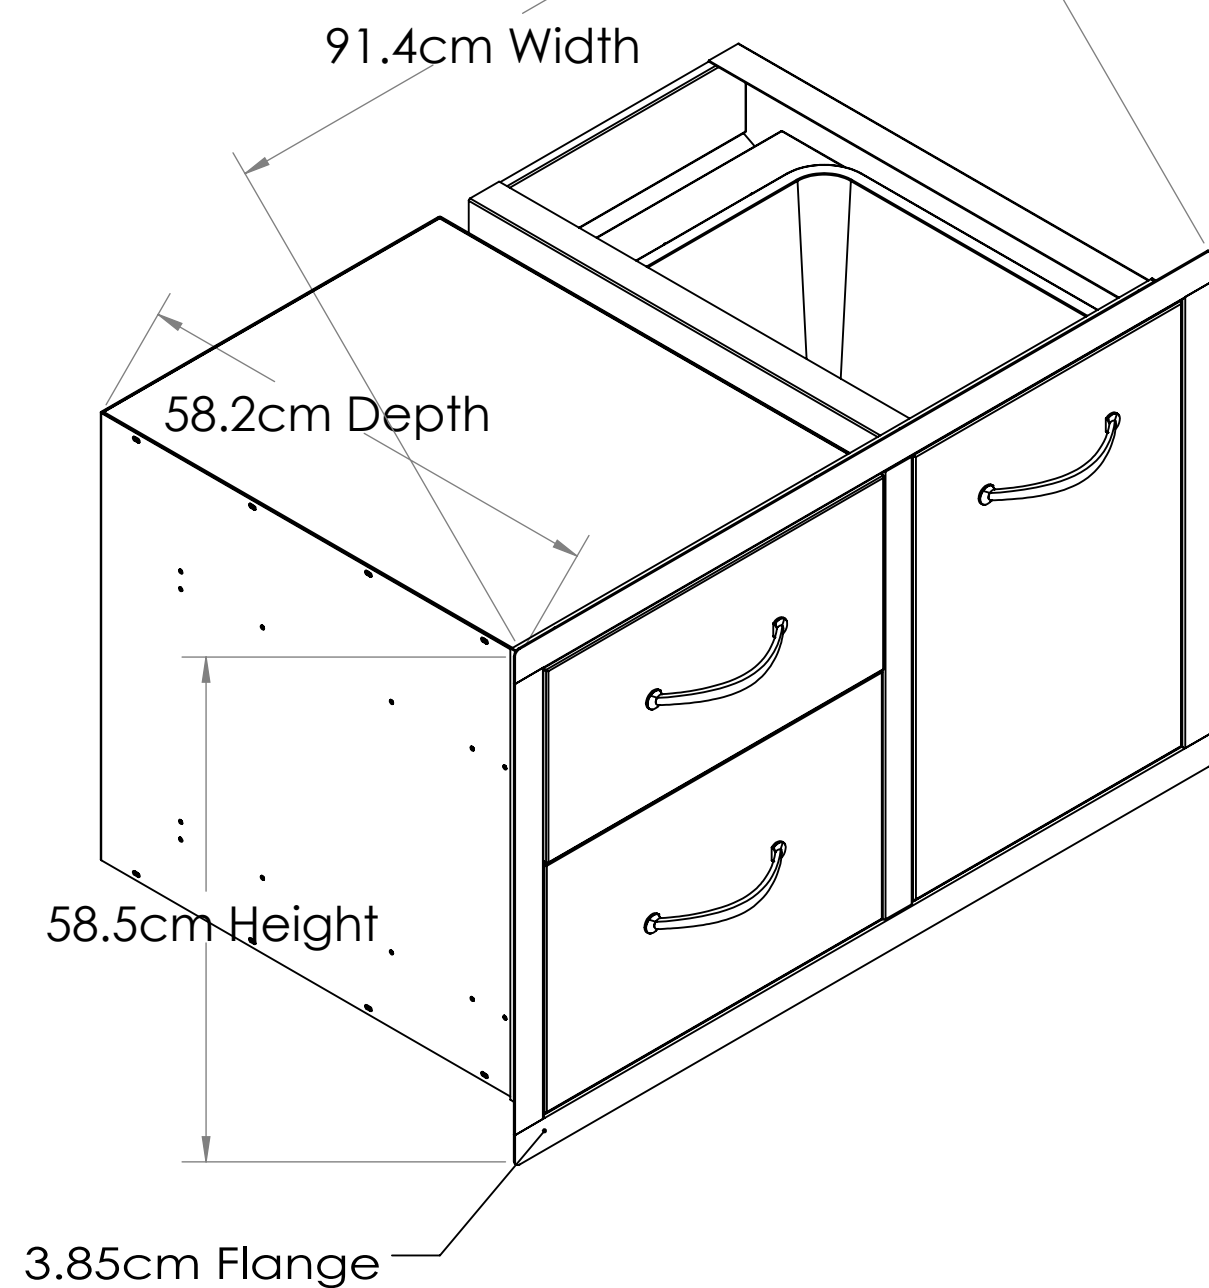

Product Dimension