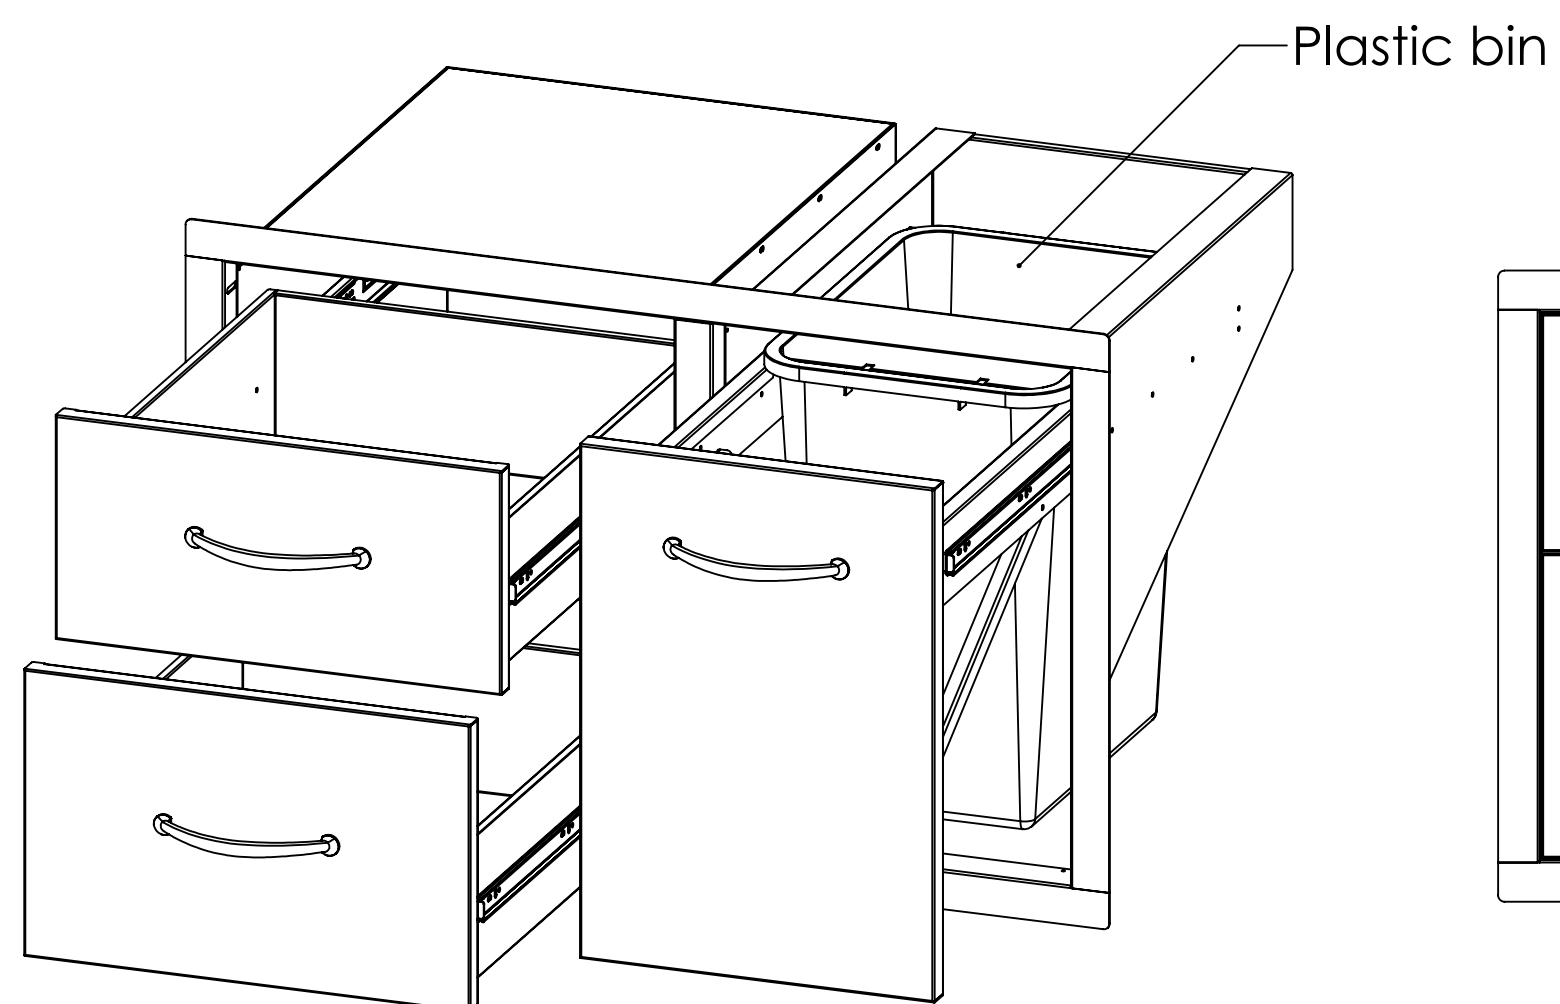

PRODUCT

Item No. A-LPCDD36

DESCRIPTION

36" COMBO TANK TRAY DOUBLE
DRAWER UNIT WITH PLASTIC BIN

PRODUCT DIMENSION

Product Dimension(cm): 91,4W x 58,2D x 58,5H

Cut Out Dimension(cm): 85 W x 59 D x 52 H

Package Size (cm): 99 x 64 x 63

Product Weight (kg): 35,2

Package Weight (kg): 40,5

MATERIAL SPEC

1.5mm 304 Stainless Steel Frame

1.2mm Door,

1.0mm 201SS for Drawer Box

Handles are made with Zinc Alloy, Chrome Plated.

Handles are made
with Zinc Alloy,
Chrome Plated