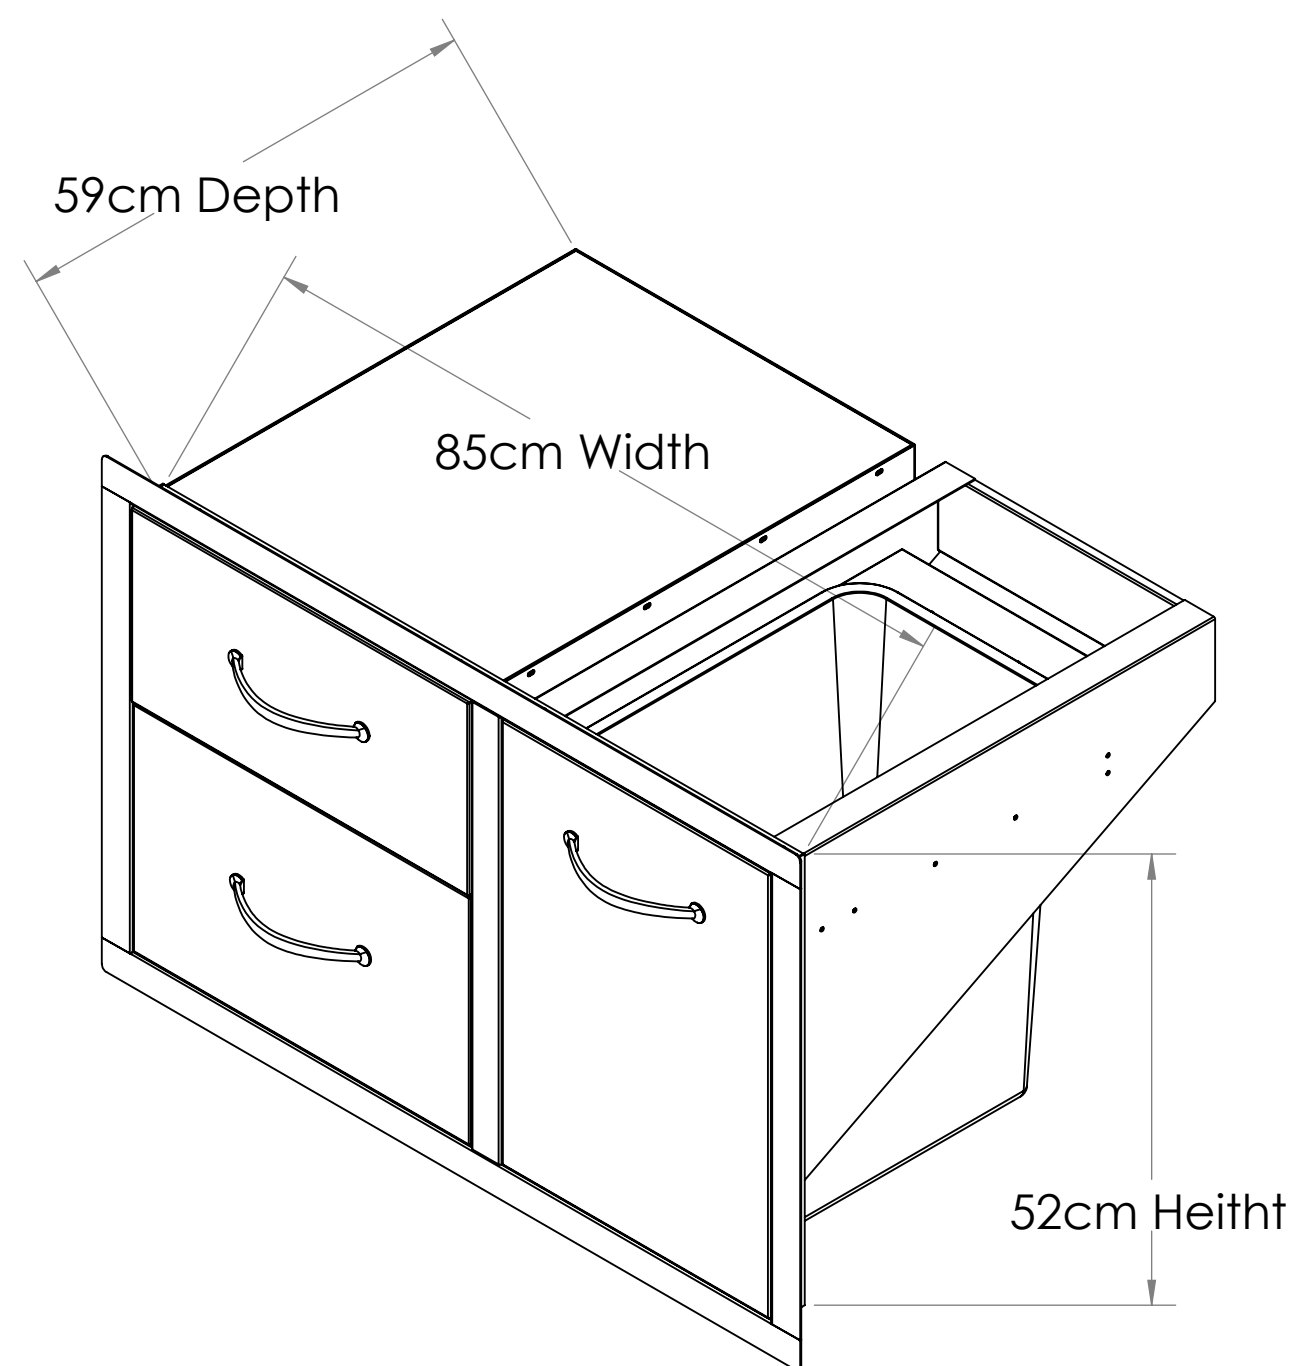

Cut-out Dimension

Distribuidor oficial para España:

The Barbecue Store
Avda. Carmen Saenz de Tejada, 1
29650 Mijas Costa (Málaga)
Teléfono: 952477152 - 952477161
Fax.: 952580781
Email: dmbri2@telefonica.net
<http://www.thebarbecuestore.es>

PRODUCT

Item No. A-LPCDD36

DESCRIPTION

36" COMBO TANK TRAY DOUBLE
DRAWER UNIT WITH PLASTIC BIN

PRODUCT DIMENSION

Product Dimension(cm): 91,4W x 58,2D x 58,5H

Cut Out Dimension(cm): 85 W x 59 D x 52 H

Package Size (cm): 99 x 64 x 63

Product Weight (kg): 35,2

Package Weight (kg): 40,5

MATERIAL SPEC

1.5mm 304 Stainless Steel Frame

1.2mm Door,

1.0mm 201SS for Drawer Box

Handles are made with Zinc Alloy, Chrome Plated.