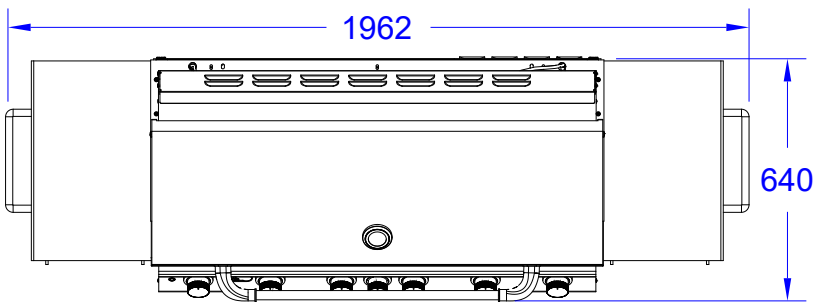

ITEMS:#62600CE LP, #62601CE NG
DIABLO CART

Isometric View

Top View

Front View

Side View

SPEC SHEET NOTES:

1. SCALE: 1:20 (Printer page scaling none, do not use fit to printable area option)
2. REVISION: 09/2019