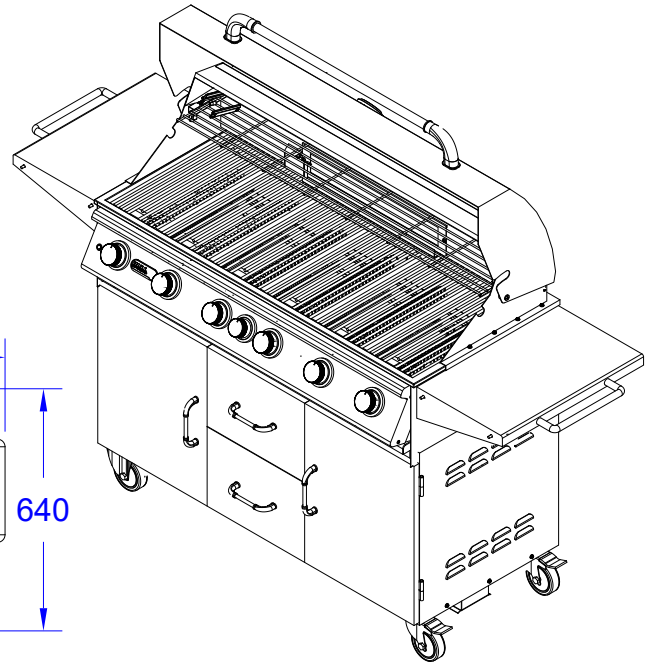

ITEMS:#62600CE LP, #62601CE NG
DIABLO CART

Isometric View

Top View

Front View

Side View

SPEC SHEET NOTES:

1. SCALE: 1:20 (Printer page scaling none, do not use fit to printable area option)
2. REVISION: 09/2019