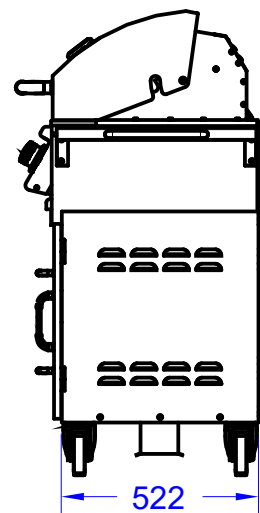

ITEMS:#62600CE LP, #62601CE NG
DIABLO CART

Isometric View

Top View

Front View

Side View

SPEC SHEET NOTES:

1. SCALE: 1:20 (Printer page scaling none, do not use fit to printable area option)
2. REVISION: 09/2019