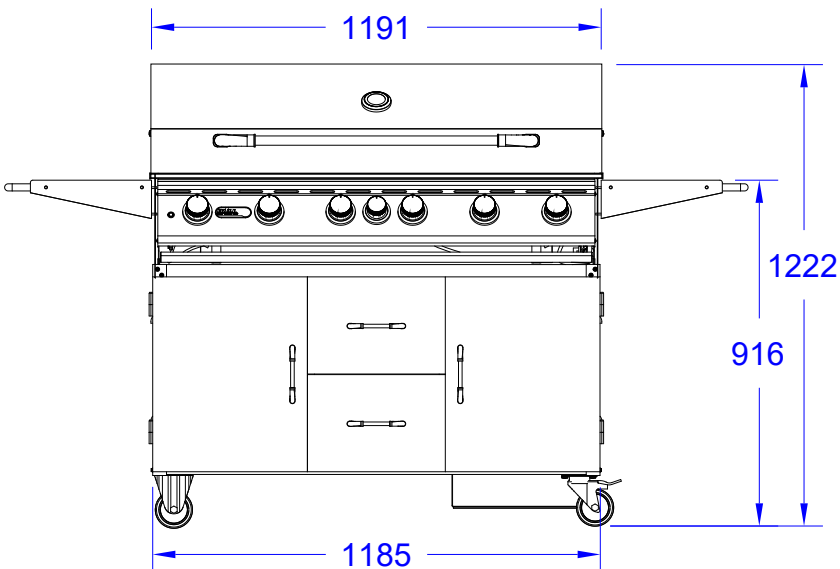

ITEMS:#62600CE LP, #62601CE NG
DIABLO CART

Isometric View

Top View

Front View

Side View

SPEC SHEET NOTES:

1. SCALE: 1:20 (Printer page scaling none, do not use fit to printable area option)
2. REVISION: 09/2019